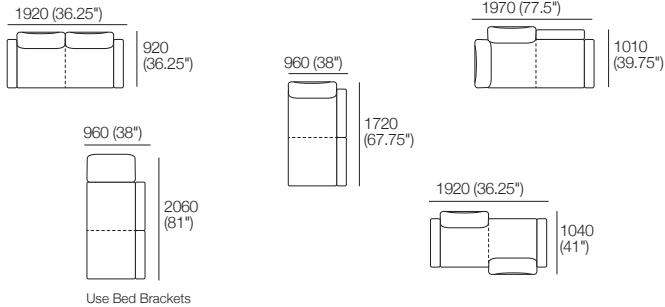

K I N G

DT2018649-O-V6

kingliving.com

Delta III Packages

Delta III Packages

2STR Deluxe

Package: 2 STR DLX AE

Components: 1x Rectangle, 2x Back, 2x Box Arm
Configurations:

Package: 2 STR DLX SMART AE

Components: 1x Rectangle, 2x Back, 2x Box Arm SMART
Configurations:

Package: 2 STR DLX Storage AE

Components: 1x S 1600 Rectangle, 2x Back, 2x Box Arm
Configurations:

Package: 2 STR DLX Storage SMART AE

Components: 1x S 1600 Rectangle, 2x Back, 2x Box Arm SMART
Configurations:

Effective July 2022. Use Magic Joiner M105. Seat Depths: STD Position 920 (32.25") / Deep Position 1010 (37.75"). Bed Brackets sold separately. As King Living has a policy of continuous improvement, changes to products and specifications may be made without prior notice. Images and drawings are representative of design only. Accessories not included.

Package 8 SEP AE:

Components: 1x 3STR Base SEP, 1x Square,
4x Back, 4x Box Arm
Configurations:

Package 8 SEP SMART AE:

Components: 1x 3STR Base SEP, 1x Square,
4x Back, 4x Box Arm SMART
Configurations:

Effective July 2022. Use Magic Joiner M105. Seat Depths: STD Position 920 (32.25") / Deep Position 1010 (37.75"). Bed Brackets sold separately. As King Living has a policy of continuous improvement, changes to products and specifications may be made without prior notice. Images and drawings are representative of design only. Accessories not included.