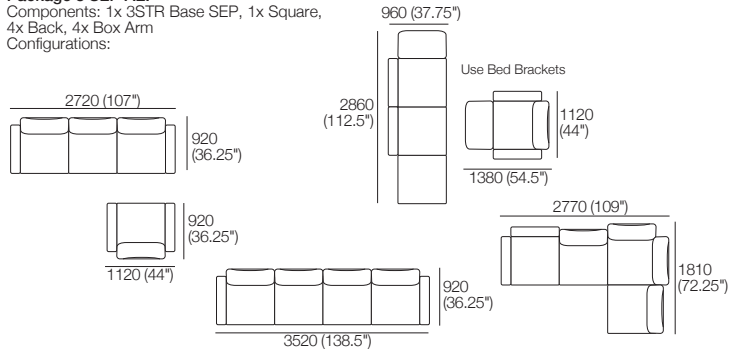

Components: 1x S 1600 Rectangle, 2x Back, 2x Box Arm SMART
Configurations:

Effective July 2022. Use Magic Joiner M105. Seat Depths: STD Position 920 (32.25") / Deep Position 1010 (37.75"). Bed Brackets sold separately. As King Living has a policy of continuous improvement, changes to products and specifications may be made without prior notice. Images and drawings are representative of design only. Accessories not included.

Delta III Packages

7 SEP | 8 SEP

Package 7 SEP AE:

Components: 1x 3STR Base SEP, 1x 2STR Base SEP,
5x Back, 4x Box Arm
Configurations:

Package 7 SEP SMART AE:

Components: 1x 3STR Base SEP, 1x 2STR Base SEP,
5x Back, 4x Box Arm SMART
Configurations:

Package 8 SEP AE:

Components: 1x 3STR Base SEP, 1x Square,
4x Back, 4x Box Arm
Configurations:

Package 8 SEP SMART AE:

Components: 1x 3STR Base SEP, 1x Square,
4x Back, 4x Box Arm SMART
Configurations:

Effective July 2022. Use Magic Joiner M105. Seat Depths: STD Position 920 (32.25") / Deep Position 1010 (37.75"). Bed Brackets sold separately. As King Living has a policy of continuous improvement, changes to products and specifications may be made without prior notice. Images and drawings are representative of design only. Accessories not included.