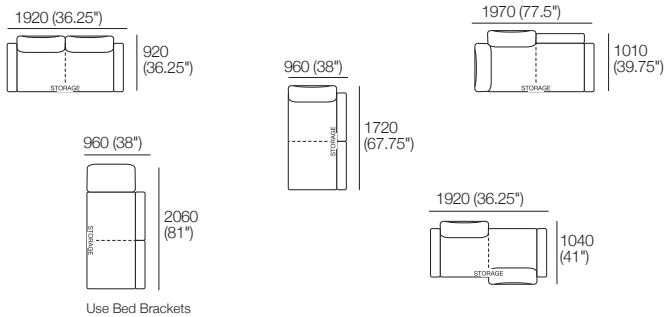

K I N G

DT2018649-O-V6

kingliving.com

Delta III Packages

Delta III Packages

2STR Deluxe

Package: 2 STR DLX AE

Components: 1x Rectangle, 2x Back, 2x Box Arm
Configurations:

Package: 2 STR DLX SMART AE

Components: 1x Rectangle, 2x Back, 2x Box Arm SMART
Configurations:

Package: 2 STR DLX Storage AE

Components: 1x S 1600 Rectangle, 2x Back, 2x Box Arm
Configurations:

Package: 2 STR DLX Storage SMART AE

Components: 1x S 1600 Rectangle, 2x Back, 2x Box Arm SMART
Configurations:

Effective July 2022. Use Magic Joiner M105. Seat Depths: STD Position 920 (32.25") / Deep Position 1010 (37.75"). Bed Brackets sold separately. As King Living has a policy of continuous improvement, changes to products and specifications may be made without prior notice. Images and drawings are representative of design only. Accessories not included.

Package 8S Storage SEP SMART AE:

Components: 1x 3STR Base SEP Storage,
1x Square S, 4x Back, 4x Box Arm SMART
Configurations:

Effective July 2022. Use Magic Joiner M105. Seat Depths: STD Position 920 (32.25") / Deep Position 1010 (37.75"). Bed Brackets sold separately. As King Living has a policy of continuous improvement, changes to products and specifications may be made without prior notice. Images and drawings are representative of design only. Accessories not included.