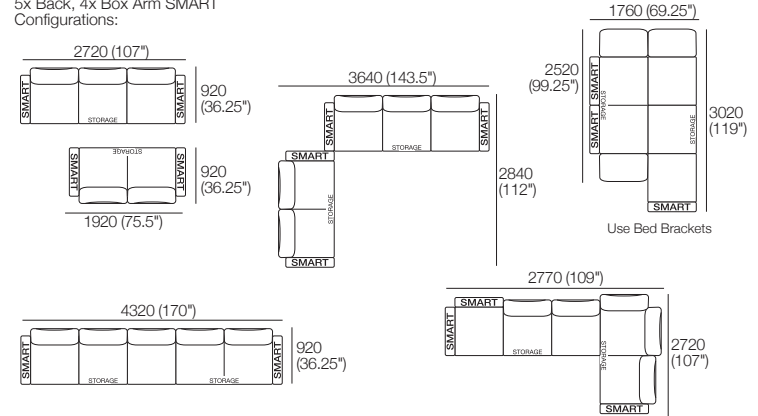

Package 8 SEP AE:

Components: 1x 3STR Base SEP, 1x Square,
4x Back, 4x Box Arm
Configurations:

Package 8 SEP SMART AE:

Components: 1x 3STR Base SEP, 1x Square,
4x Back, 4x Box Arm SMART
Configurations:

Effective July 2022. Use Magic Joiner M105. Seat Depths: STD Position 920 (32.25") / Deep Position 1010 (37.75"). Bed Brackets sold separately. As King Living has a policy of continuous improvement, changes to products and specifications may be made without prior notice. Images and drawings are representative of design only. Accessories not included.

Delta III Packages

7S (Storage) SEP | 8S (Storage) SEP

Package 7S Storage SEP AE:

Components: 1x 3STR Base SEP Storage, 1x 2STR Base SEP 1600 Storage,
5x Back, 4x Box Arm
Configurations:

Package 7S Storage SEP SMART AE:

Components: 1x 3STR Base SEP Storage, 1x 2STR Base SEP 1600 Storage,
5x Back, 4x Box Arm SMART
Configurations:

Package 8S Storage SEP AE:

Components: 1x 3STR Base SEP Storage,
1x Square S, 4x Back, 4x Box Arm
Configurations:

Package 8S Storage SEP SMART AE:

Components: 1x 3STR Base SEP Storage,
1x Square S, 4x Back, 4x Box Arm SMART
Configurations:

Effective July 2022. Use Magic Joiner M105. Seat Depths: STD Position 920 (32.25") / Deep Position 1010 (37.75"). Bed Brackets sold separately. As King Living has a policy of continuous improvement, changes to products and specifications may be made without prior notice. Images and drawings are representative of design only. Accessories not included.