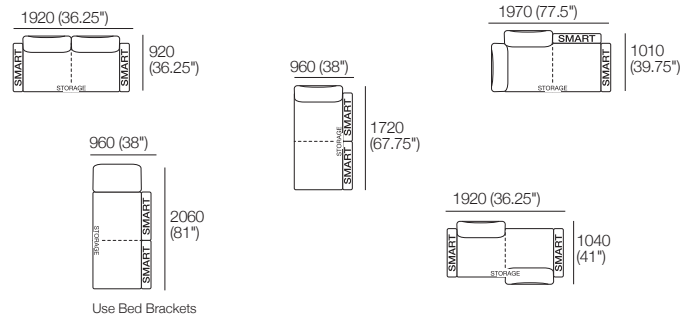

Package: 2 STR DLX SMART AE

Components: 1x Rectangle, 2x Back, 2x Box Arm SMART
Configurations:

Package: 2 STR DLX Storage AE

Components: 1x S 1600 Rectangle, 2x Back, 2x Box Arm
Configurations:

Package: 2 STR DLX Storage SMART AE

Components: 1x S 1600 Rectangle, 2x Back, 2x Box Arm SMART
Configurations:

Effective July 2022. Use Magic Joiner M105. Seat Depths: STD Position 920 (32.25") / Deep Position 1010 (37.75"). Bed Brackets sold separately. As King Living has a policy of continuous improvement, changes to products and specifications may be made without prior notice. Images and drawings are representative of design only. Accessories not included.

Package 8 SEP AE:

Components: 1x 3STR Base SEP, 1x Square,
4x Back, 4x Box Arm
Configurations:

Package 8 SEP SMART AE:

Components: 1x 3STR Base SEP, 1x Square,
4x Back, 4x Box Arm SMART
Configurations:

Effective July 2022. Use Magic Joiner M105. Seat Depths: STD Position 920 (32.25") / Deep Position 1010 (37.75"). Bed Brackets sold separately. As King Living has a policy of continuous improvement, changes to products and specifications may be made without prior notice. Images and drawings are representative of design only. Accessories not included.

Package 8S Storage SEP SMART AE:

Components: 1x 3STR Base SEP Storage,
1x Square S, 4x Back, 4x Box Arm SMART
Configurations:

Effective July 2022. Use Magic Joiner M105. Seat Depths: STD Position 920 (32.25") / Deep Position 1010 (37.75"). Bed Brackets sold separately. As King Living has a policy of continuous improvement, changes to products and specifications may be made without prior notice. Images and drawings are representative of design only. Accessories not included.