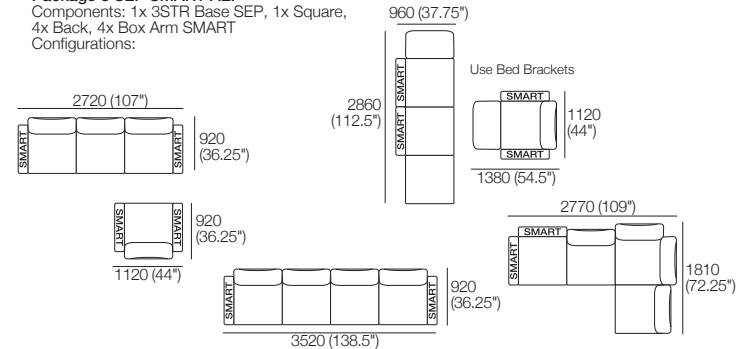

Components: 1x S 1600 Rectangle, 2x Back, 2x Box Arm SMART
Configurations:

Effective July 2022. Use Magic Joiner M105. Seat Depths: STD Position 920 (32.25") / Deep Position 1010 (37.75"). Bed Brackets sold separately. As King Living has a policy of continuous improvement, changes to products and specifications may be made without prior notice. Images and drawings are representative of design only. Accessories not included.

Delta III Packages

7 SEP | 8 SEP

Package 7 SEP AE:

Components: 1x 3STR Base SEP, 1x 2STR Base SEP,
5x Back, 4x Box Arm
Configurations:

Package 7 SEP SMART AE:

Components: 1x 3STR Base SEP, 1x 2STR Base SEP,
5x Back, 4x Box Arm SMART
Configurations:

Package 8 SEP AE:

Components: 1x 3STR Base SEP, 1x Square,
4x Back, 4x Box Arm
Configurations:

Package 8 SEP SMART AE:

Components: 1x 3STR Base SEP, 1x Square,
4x Back, 4x Box Arm SMART
Configurations:

Effective July 2022. Use Magic Joiner M105. Seat Depths: STD Position 920 (32.25") / Deep Position 1010 (37.75"). Bed Brackets sold separately. As King Living has a policy of continuous improvement, changes to products and specifications may be made without prior notice. Images and drawings are representative of design only. Accessories not included.

Package 8S Storage SEP SMART AE:

Components: 1x 3STR Base SEP Storage,
1x Square S, 4x Back, 4x Box Arm SMART
Configurations:

Effective July 2022. Use Magic Joiner M105. Seat Depths: STD Position 920 (32.25") / Deep Position 1010 (37.75"). Bed Brackets sold separately. As King Living has a policy of continuous improvement, changes to products and specifications may be made without prior notice. Images and drawings are representative of design only. Accessories not included.