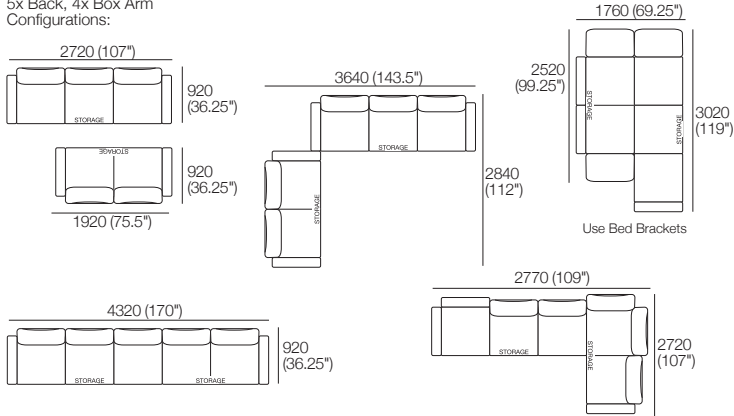

Delta III Packages

7S (Storage) SEP | 8S (Storage) SEP

Package 7S Storage SEP AE:

Components: 1x 3STR Base SEP Storage, 1x 2STR Base SEP 1600 Storage,
5x Back, 4x Box Arm
Configurations: