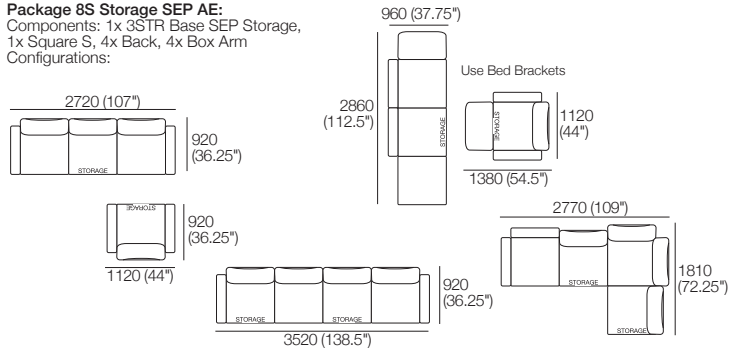

Package 8 SEP AE:

Components: 1x 3STR Base SEP, 1x Square,
4x Back, 4x Box Arm
Configurations:

Package 8 SEP SMART AE:

Components: 1x 3STR Base SEP, 1x Square,
4x Back, 4x Box Arm SMART
Configurations:

Effective July 2022. Use Magic Joiner M105. Seat Depths: STD Position 920 (32.25") / Deep Position 1010 (37.75"). Bed Brackets sold separately. As King Living has a policy of continuous improvement, changes to products and specifications may be made without prior notice. Images and drawings are representative of design only. Accessories not included.

Delta III Packages

7S (Storage) SEP | 8S (Storage) SEP

Package 7S Storage SEP AE:

Components: 1x 3STR Base SEP Storage, 1x 2STR Base SEP 1600 Storage,
5x Back, 4x Box Arm
Configurations:

Package 7S Storage SEP SMART AE:

Package 8S Storage SEP SMART AE:

Components: 1x 3STR Base SEP Storage,
1x Square S, 4x Back, 4x Box Arm SMART
Configurations:

Effective July 2022. Use Magic Joiner M105. Seat Depths: STD Position 920 (32.25") / Deep Position 1010 (37.75"). Bed Brackets sold separately. As King Living has a policy of continuous improvement, changes to products and specifications may be made without prior notice. Images and drawings are representative of design only. Accessories not included.