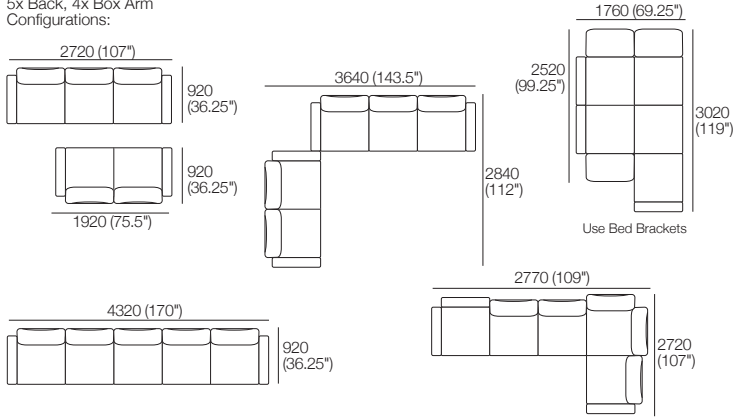

Components: 1x S 1600 Rectangle, 2x Back, 2x Box Arm SMART
Configurations:

Effective July 2022. Use Magic Joiner M105. Seat Depths: STD Position 920 (32.25") / Deep Position 1010 (37.75"). Bed Brackets sold separately. As King Living has a policy of continuous improvement, changes to products and specifications may be made without prior notice. Images and drawings are representative of design only. Accessories not included.

Delta III Packages

7 SEP | 8 SEP

Package 7 SEP AE:

Components: 1x 3STR Base SEP, 1x 2STR Base SEP,
5x Back, 4x Box Arm
Configurations:

Package 7 SEP SMART AE:

Components: 1x 3STR Base SEP, 1x 2STR Base SEP,
5x Back, 4x Box Arm SMART
Configurations:

Package 8 SEP AE:

Components: 1x 3STR Base SEP, 1x Square,
4x Back, 4x Box Arm
Configurations:

Package 8 SEP SMART AE:

Components: 1x 3STR Base SEP, 1x Square,
4x Back, 4x Box Arm SMART
Configurations:

Effective July 2022. Use Magic Joiner M105. Seat Depths: STD Position 920 (32.25") / Deep Position 1010 (37.75"). Bed Brackets sold separately. As King Living has a policy of continuous improvement, changes to products and specifications may be made without prior notice. Images and drawings are representative of design only. Accessories not included.

Package 8S Storage SEP SMART AE:

Components: 1x 3STR Base SEP Storage,
1x Square S, 4x Back, 4x Box Arm SMART
Configurations:

Effective July 2022. Use Magic Joiner M105. Seat Depths: STD Position 920 (32.25") / Deep Position 1010 (37.75"). Bed Brackets sold separately. As King Living has a policy of continuous improvement, changes to products and specifications may be made without prior notice. Images and drawings are representative of design only. Accessories not included.