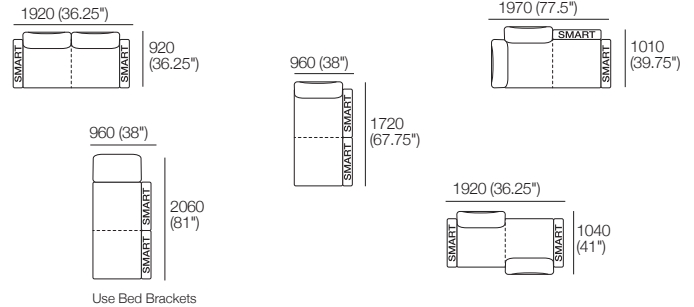

K I N G

DT2018649-O-V6

kingliving.com

Delta III Packages

Delta III Packages

2STR Deluxe

Package: 2 STR DLX AE

Components: 1x Rectangle, 2x Back, 2x Box Arm
Configurations:

Package: 2 STR DLX SMART AE

Components: 1x Rectangle, 2x Back, 2x Box Arm SMART
Configurations:

Package: 2 STR DLX Storage AE

Components: 1x S 1600 Rectangle, 2x Back, 2x Box Arm
Configurations:

Package: 2 STR DLX Storage SMART AE

Components: 1x S 1600 Rectangle, 2x Back, 2x Box Arm SMART
Configurations:

Effective July 2022. Use Magic Joiner M105. Seat Depths: STD Position 920 (32.25") / Deep Position 1010 (37.75"). Bed Brackets sold separately. As King Living has a policy of continuous improvement, changes to products and specifications may be made without prior notice. Images and drawings are representative of design only. Accessories not included.

Package 8 SEP AE:

Components: 1x 3STR Base SEP, 1x Square,
4x Back, 4x Box Arm
Configurations:

Package 8 SEP SMART AE:

Components: 1x 3STR Base SEP, 1x Square,
4x Back, 4x Box Arm SMART
Configurations:

Effective July 2022. Use Magic Joiner M105. Seat Depths: STD Position 920 (32.25") / Deep Position 1010 (37.75"). Bed Brackets sold separately. As King Living has a policy of continuous improvement, changes to products and specifications may be made without prior notice. Images and drawings are representative of design only. Accessories not included.