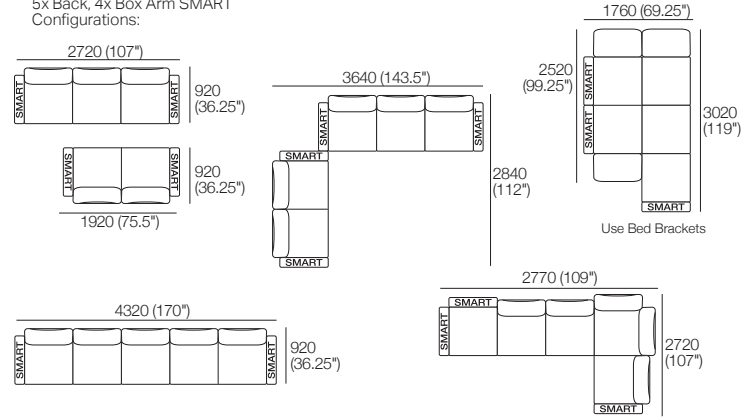

Components: 1x S 1600 Rectangle, 2x Back, 2x Box Arm SMART
Configurations:

Effective July 2022. Use Magic Joiner M105. Seat Depths: STD Position 920 (32.25") / Deep Position 1010 (37.75"). Bed Brackets sold separately. As King Living has a policy of continuous improvement, changes to products and specifications may be made without prior notice. Images and drawings are representative of design only. Accessories not included.

Delta III Packages

7 SEP | 8 SEP

Package 7 SEP AE:

Components: 1x 3STR Base SEP, 1x 2STR Base SEP,
5x Back, 4x Box Arm
Configurations:

Package 7 SEP SMART AE:

Components: 1x 3STR Base SEP, 1x 2STR Base SEP,
5x Back, 4x Box Arm SMART
Configurations:

Package 8 SEP AE:

Components: 1x 3STR Base SEP, 1x Square,
4x Back, 4x Box Arm
Configurations:

Package 8 SEP SMART AE:

Components: 1x 3STR Base SEP, 1x Square,
4x Back, 4x Box Arm SMART
Configurations:

Effective July 2022. Use Magic Joiner M105. Seat Depths: STD Position 920 (32.25") / Deep Position 1010 (37.75"). Bed Brackets sold separately. As King Living has a policy of continuous improvement, changes to products and specifications may be made without prior notice. Images and drawings are representative of design only. Accessories not included.