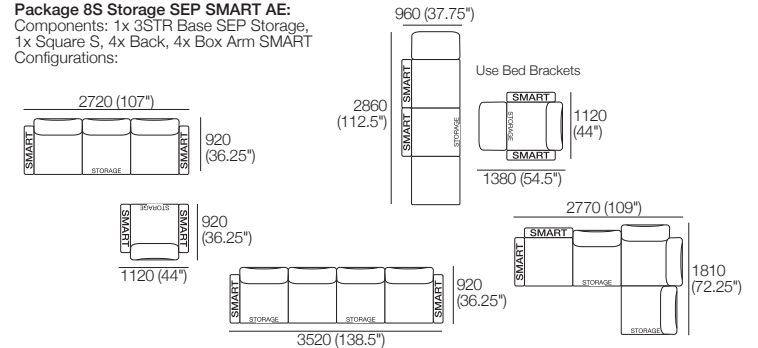

Components: 1x 3STR Base SEP Storage, 1x 2STR Base SEP 1600 Storage,
5x Back, 4x Box Arm SMART
Configurations:

Package 8S Storage SEP AE:

Components: 1x 3STR Base SEP Storage,
1x Square S, 4x Back, 4x Box Arm
Configurations:

Package 8S Storage SEP SMART AE:

Components: 1x 3STR Base SEP Storage,
1x Square S, 4x Back, 4x Box Arm SMART
Configurations:

Effective July 2022. Use Magic Joiner M105. Seat Depths: STD Position 920 (32.25") / Deep Position 1010 (37.75"). Bed Brackets sold separately. As King Living has a policy of continuous improvement, changes to products and specifications may be made without prior notice. Images and drawings are representative of design only. Accessories not included.