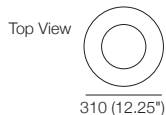

Gymea Floor Lamp
Blown Glass Shade