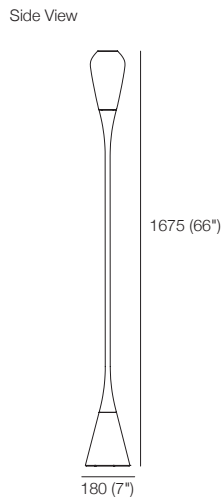

Solifiore Range