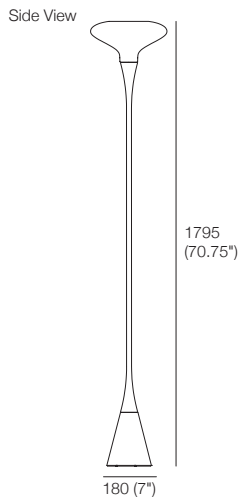

Solifiore Range

Specifications

Switch

Touch-Dimming Functionality

Light Source

E14 40W Max.

Colours

Shade: Olive Green;
Ochre Red; Smoke; or Amber
Stem: Black Nickel
Base: Honed Blackened
Concrete