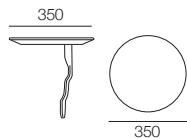

SMART Speaker Bracket Pair

Sonos Play 1

Side View / Top View

SMART Round Table

Timber Veneer or Carrara Marble

Side View / Top View

SMART Round Charge Table

Timber Veneer

Side View / Top View

SMART LED Sofa Light 1214

Timber Veneer

Side View