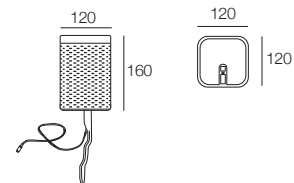

SMART Pocket™ Accessories

KING[®]
L I V I N G

SMART Crescent Table

Timber Veneer or Carrara Marble

Side View / Top View

SMART Crescent Charge Table

Timber Veneer

Side View / Top View

SMART Speaker Bracket Pair

Sonos Play 1

Side View / Top View

SMART Round Table

Timber Veneer or Carrara Marble

Side View / Top View

SMART Round Charge Table

Timber Veneer