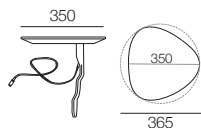

SMART Pocket™ Accessories

KING[®]
L I V I N G

SMART Crescent Table

Timber Veneer or Carrara Marble

Side View / Top View

SMART Crescent Charge Table

Timber Veneer

Side View / Top View

SMART Speaker Bracket Pair

Sonos Play 1

Side View / Top View

SMART Round Table

Timber Veneer or Carrara Marble

Side View / Top View

SMART Round Charge Table

Timber Veneer