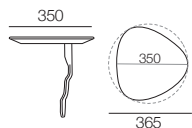

SMART Pocket™ Accessories

KING[®]
L I V I N G

SMART Crescent Table

Timber Veneer or Carrara Marble

Side View / Top View

SMART Crescent Charge Table

Timber Veneer

Side View / Top View

SMART Speaker Bracket Pair

Sonos Play 1

Side View / Top View

SMART Round Table

Timber Veneer or Carrara Marble

Side View / Top View

SMART Round Charge Table

Timber Veneer