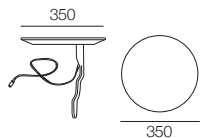

SMART Speaker Bracket Pair

Sonos Play 1

Side View / Top View

SMART Round Table

Timber Veneer or Carrara Marble

Side View / Top View

SMART Round Charge Table

Timber Veneer

Side View / Top View

SMART LED Sofa Light 1214

Timber Veneer

Side View