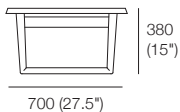

Aspen Collection

KING[®]
L I V I N G

kingliving.com

Aspen Collection

Coffee Table 1350

Coffee Table Round

Dining Chair

Sideboard 2Door 1Drawer 636