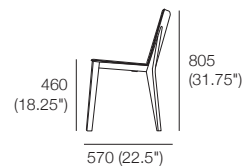

Aspen Collection

KING[®]
L I V I N G

kingliving.com

Aspen Collection

Coffee Table 1350

Coffee Table Round

Dining Chair

Sideboard 2Door 1Drawer 636