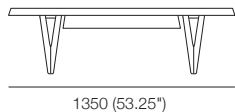

Aspen Collection

KING[®]
L I V I N G

kingliving.com

Aspen Collection

Coffee Table 1350

Coffee Table Round

Dining Chair

Sideboard 2Door 1Drawer 636