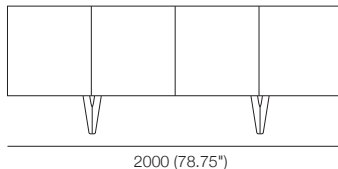

Sideboard 4Door 760