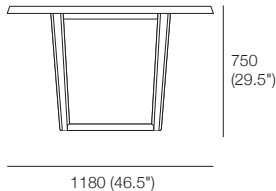

Dining Table 240