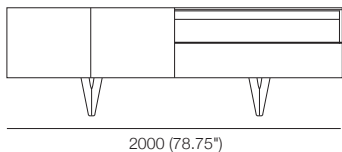

Aspen Collection

KING[®]
L I V I N G

kingliving.com

Aspen Collection

Coffee Table 1350

Coffee Table Round

Dining Chair

Sideboard 2Door 1Drawer 636