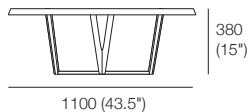

Aspen Collection

KING[®]
L I V I N G

kingliving.com

Aspen Collection

Coffee Table 1350

Coffee Table Round

Dining Chair

Sideboard 2Door 1Drawer 636