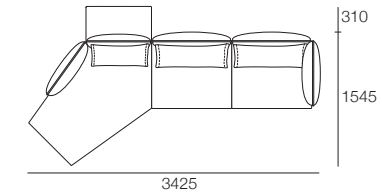

Package: 1 Deep

1x 2.5STR Base DEEP, 1x 2STR Base DEEP,
3x AB940Fixed, 2x AB770Flex, 3x BC940

Package: 5

1x 2.5STR Base STD, 1x Angle Chaise STD,
2x AB940 Fixed, 2x AB770 Fixed, 1x AB770 Flex,
2x BC940, 1x BC770

Configurations:

Effective June 2018. *Arms/Backs & Platform Compatibility: **AB770 Arms:** (2 STR; 2.5 STR; 3 STR). **AB770 Backs:** (2 STR; 3 STR). **AB940 Arms:** (2 STR DEEP; 2.5 STR DEEP; 3 STR DEEP). **AB940 Backs:** (2.5 STR). **AB1155 Backs:** (3 STR). **Chaises:** **2 STR, 3 STR and Angle Chaise STD:** (AB770 for STD Arm/Back. AB1155 for Long Arm/Back). **Chaise 2.5 STR:** (AB770 for STD Arm/Back. AB940 for Long Arm/Back). The maximum usage weight for the AB770Flex is 15kg. As King Living has a policy of continuous improvement, changes to products and specifications may be made without prior notice. Images and drawings are representative of design only. Accessories not included.