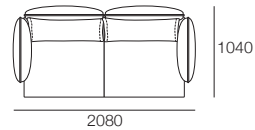

Effective June 2018. *Arms/Backs & Platform Compatibility: **AB770 Arms:** (2 STR; 2.5 STR; 3 STR). **AB770 Backs:** (2 STR; 3 STR). **AB940 Arms:** (2 STR DEEP; 2.5 STR DEEP; 3 STR DEEP). **AB940 Backs:** (2.5 STR). **AB1155 Backs:** (3 STR). **Chaises:** **2 STR, 3 STR and Angle Chaise STD:** (AB770 for STD Arm/Back. AB1155 for Long Arm/Back). **Chaise 2.5 STR:** (AB770 for STD Arm/Back. AB940 for Long Arm/Back). The maximum usage weight for the AB770Flex is 15kg. As King Living has a policy of continuous improvement, changes to products and specifications may be made without prior notice. Images and drawings are representative of design only. Accessories not included.

Zaza Packages

Package: 2.5STR DEEP 2FlexAB

1x 2.5STR Base DEEP, 2x AB940Fixed,
2x AB770Flex, 2x BC940

Package: 2.5STR DEEP 4FixAB

1x 2.5STR Base DEEP, 2x AB940Fixed,
2x AB770Fixed, 2x BC940

Package: 2.5STR STD 2FlexAB