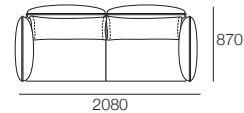

Package: 2.5STR STD 4FixAB

1x 2.5STR Base STD, 2x AB940Fixed,
2x AB770Fixed, 2x BC940