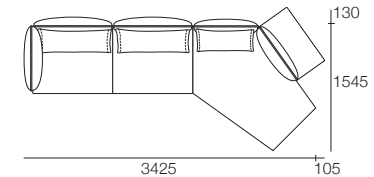

Package: 1 Deep

1x 2.5STR Base DEEP, 1x 2STR Base DEEP,
3x AB940Fixed, 2x AB770Flex, 3x BC940

Package: 5

1x 2.5STR Base STD, 1x Angle Chaise STD,
2x AB940 Fixed, 2x AB770 Fixed, 1x AB770 Flex,
2x BC940, 1x BC770

Configurations:

Effective June 2018. *Arms/Backs & Platform Compatibility: **AB770 Arms:** (2 STR; 2.5 STR; 3 STR). **AB770 Backs:** (2 STR; 3 STR). **AB940 Arms:** (2 STR DEEP; 2.5 STR DEEP; 3 STR DEEP). **AB940 Backs:** (2.5 STR). **AB1155 Backs:** (3 STR). **Chaises:** **2 STR, 3 STR and Angle Chaise STD:** (AB770 for STD Arm/Back. AB1155 for Long Arm/Back). **Chaise 2.5 STR:** (AB770 for STD Arm/Back. AB940 for Long Arm/Back). The maximum usage weight for the AB770Flex is 15kg. As King Living has a policy of continuous improvement, changes to products and specifications may be made without prior notice. Images and drawings are representative of design only. Accessories not included.