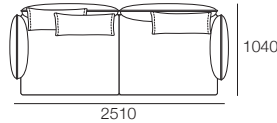

Configurations:

Effective June 2018. *Arms/Backs & Platform Compatibility: **AB770 Arms:** (2 STR; 2.5 STR; 3 STR). **AB770 Backs:** (2 STR; 3 STR). **AB940 Arms:** (2 STR DEEP; 2.5 STR DEEP; 3 STR DEEP). **AB940 Backs:** (2.5 STR). **AB1155 Backs:** (3 STR). **Chaises:** **2 STR, 3 STR and Angle Chaise STD:** (AB770 for STD Arm/Back. AB1155 for Long Arm/Back). **Chaise 2.5 STR:** (AB770 for STD Arm/Back. AB940 for Long Arm/Back). The maximum usage weight for the AB770Flex is 15kg. As King Living has a policy of continuous improvement, changes to products and specifications may be made without prior notice. Images and drawings are representative of design only. Accessories not included.

Zaza Packages

Package: 3STR STD 4FixAB

Components: 1x 3STR Base STD, 2x AB1155 Fixed, 2x AB770 Fixed, 3x BC770

Package: 3STR Deep 4FixAB

Components: 1x 3STR Base Deep, 2x AB1155 Fixed, 2x AB770 Fixed, 3x BC770

Package: 6

1x 3STR Base STD, 1x Angle Chaise STD, 1x AB770 Flex, 5x AB770 Fixed, 4x BC770
Configurations:

Package: 3STR STD 2FlexAB

Components: 1x 3STR Base STD, 2x AB1155 Fixed, 2x AB770 Flex, 3x BC770

Package: 3STR Deep 2FlexAB