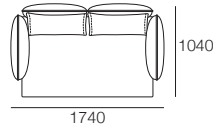

Zaza Packages

KING[®]
L I V I N G

kingliving.com

Zaza Packages

Package: 2STR STD 4FixAB

Components: 1x 2STR Base STD,
4x AB770 Fixed, 2x BC770

Package: 2STR Deep 4FixAB

Components: 1x 2STR Base Deep,
4x AB770 Fixed, 2x BC770

Package: 2STR STD 2FlexAB

Components: 1x 2STR Base STD,
2x AB770 Fixed, 2x AB770 Flex,
2x BC770

Package: 2STR Deep 2FlexAB

Components: 1x 2STR Base Deep,
2x AB770 Fixed, 2x AB770 Flex,
2x BC770

Package: 2STR STD 4FlexAB