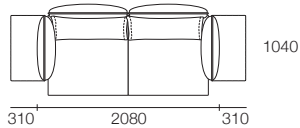

Zaza Packages

Package: 2.5STR DEEP 2FlexAB

1x 2.5STR Base DEEP, 2x AB940Fixed,
2x AB770Flex, 2x BC940

Package: 2.5STR DEEP 4FixAB

1x 2.5STR Base DEEP, 2x AB940Fixed,
2x AB770Fixed, 2x BC940