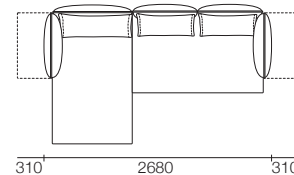

Components: 1x 2STR Base STD,
4x AB770 Flex, 2x BC770

Package: 2STR Deep 4FlexAB

Components: 1x 2STR Base Deep,
4x AB770 Flex, 2x BC770

Package: 2

Components: 1x 2STR Base STD,
1x 2STR Base DEEP, 2x AB770 Flex,
1x AB940 Fixed, 2x AB770 Fixed,
1x BC940, 2x BC770

Package: 4

1x 2STR Base STD, 1x Angle Chaise STD,
4x AB770 Fixed, 1x AB770 Flex, 3x BC770
Configurations:

Package: 2 DEEP

Components: 1x 2STR Base DEEP,
1x 2STR Base DEEP, 1x AB940 Fixed,
2x AB770 Flex, 2x AB770 Fixed,
1x BC940, 2x BC770