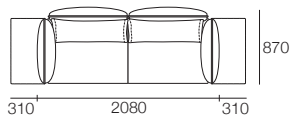

Package: 2.5STR STD 2FlexAB

1x 2.5STR Base STD, 2x AB940Fixed,
2x AB770Flex, 2x BC940