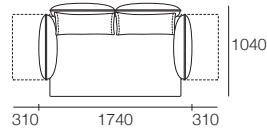

Zaza Packages

KING[®]
L I V I N G

kingliving.com

Zaza Packages

Package: 2STR STD 4FixAB

Components: 1x 2STR Base STD,
4x AB770 Fixed, 2x BC770

Package: 2STR Deep 4FixAB

Components: 1x 2STR Base Deep,
4x AB770 Fixed, 2x BC770

Package: 2STR STD 2FlexAB

Components: 1x 2STR Base STD,
2x AB770 Fixed, 2x AB770 Flex,
2x BC770

Package: 2STR Deep 2FlexAB

Components: 1x 2STR Base Deep,
2x AB770 Fixed, 2x AB770 Flex,
2x BC770

Package: 2STR STD 4FlexAB