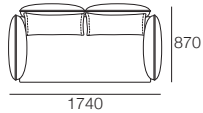

Zaza Packages

KING[®]
L I V I N G

kingliving.com

Zaza Packages

Package: 2STR STD 4FixAB

Components: 1x 2STR Base STD,
4x AB770 Fixed, 2x BC770

Package: 2STR Deep 4FixAB

Components: 1x 2STR Base Deep,
4x AB770 Fixed, 2x BC770

Package: 2STR STD 2FlexAB

Components: 1x 2STR Base STD,
2x AB770 Fixed, 2x AB770 Flex,
2x BC770

Package: 2STR Deep 2FlexAB

Components: 1x 2STR Base Deep,
2x AB770 Fixed, 2x AB770 Flex,
2x BC770

Package: 2STR STD 4FlexAB