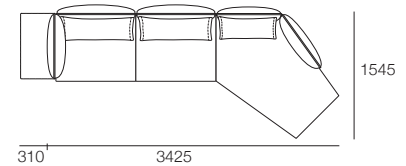

Package: 1 Deep

1x 2.5STR Base DEEP, 1x 2STR Base DEEP,
3x AB940Fixed, 2x AB770Flex, 3x BC940

Package: 5

1x 2.5STR Base STD, 1x Angle Chaise STD,
2x AB940 Fixed, 2x AB770 Fixed, 1x AB770 Flex,
2x BC940, 1x BC770

Configurations:

Effective June 2018. *Arms/Backs & Platform Compatibility: **AB770 Arms:** (2 STR; 2.5 STR; 3 STR). **AB770 Backs:** (2 STR; 3 STR). **AB940 Arms:** (2 STR DEEP; 2.5 STR DEEP; 3 STR DEEP). **AB940 Backs:** (2.5 STR). **AB1155 Backs:** (3 STR). **Chaises:** **2 STR, 3 STR and Angle Chaise STD:** (AB770 for STD Arm/Back. AB1155 for Long Arm/Back). **Chaise 2.5 STR:** (AB770 for STD Arm/Back. AB940 for Long Arm/Back). The maximum usage weight for the AB770Flex is 15kg. As King Living has a policy of continuous improvement, changes to products and specifications may be made without prior notice. Images and drawings are representative of design only. Accessories not included.