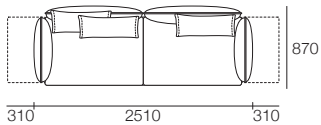

Package: 3STR STD 2FlexAB

Components: 1x 3STR Base STD, 2x AB1155 Fixed, 2x AB770 Flex, 3x BC770