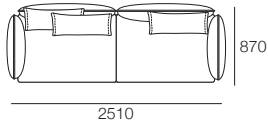

Package: 1 Deep

1x 2.5STR Base DEEP, 1x 2STR Base DEEP,
3x AB940Fixed, 2x AB770Flex, 3x BC940

Package: 5

1x 2.5STR Base STD, 1x Angle Chaise STD,
2x AB940 Fixed, 2x AB770 Fixed, 1x AB770 Flex,
2x BC940, 1x BC770

Configurations:

Effective June 2018. *Arms/Backs & Platform Compatibility: **AB770 Arms:** (2 STR; 2.5 STR; 3 STR). **AB770 Backs:** (2 STR; 3 STR). **AB940 Arms:** (2 STR DEEP; 2.5 STR DEEP; 3 STR DEEP). **AB940 Backs:** (2.5 STR). **AB1155 Backs:** (3 STR). **Chaises:** **2 STR, 3 STR and Angle Chaise STD:** (AB770 for STD Arm/Back. AB1155 for Long Arm/Back). **Chaise 2.5 STR:** (AB770 for STD Arm/Back. AB940 for Long Arm/Back). The maximum usage weight for the AB770Flex is 15kg. As King Living has a policy of continuous improvement, changes to products and specifications may be made without prior notice. Images and drawings are representative of design only. Accessories not included.

Zaza Packages

Package: 3STR STD 4FixAB

Components: 1x 3STR Base STD, 2x AB1155 Fixed, 2x AB770 Fixed, 3x BC770

Package: 3STR Deep 4FixAB

Components: 1x 3STR Base Deep, 2x AB1155 Fixed, 2x AB770 Fixed, 3x BC770