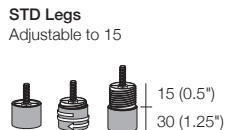

# Jasper Occasional Tables and Cube Ottoman

**Timber Table 260xD780**  
H345-360 (13.5"-14.25")

**Jasper Cube Ottoman**  
H345-360 (13.5"-14.25")  
Leather Stitching Detail

**Glass Table 520xD780**  
H345-360 (13.5"-14.25")

**Glass Table 780xD780**  
H345-360 (13.5"-14.25")

**Package: TIMB-GLASS 1040x780**

Components: 2x Timber Table T260xD780, 1x Glass Table T520xD780

Configurations:

Top View

**Package: TIMB-GLASS 1300x780**