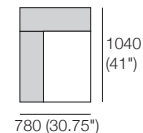

# Jasper Occasional Tables and Cube Ottoman

**Timber Table 260xD780**  
H345-360 (13.5"-14.25")

**Jasper Cube Ottoman**  
H345-360 (13.5"-14.25")  
Leather Stitching Detail

**Glass Table 520xD780**  
H345-360 (13.5"-14.25")

**Glass Table 780xD780**  
H345-360 (13.5"-14.25")

**Package: TIMB-GLASS 1040x780**

Components: 2x Timber Table T260xD780, 1x Glass Table T520xD780

Configurations:

Top View

**Package: TIMB-GLASS 1300x780**

Components: 2x Timber Table T260xD780, 1x Glass Table T780xD780

Configurations:

Top View