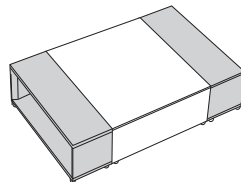

# Jasper Occasional Tables and Cube Ottoman

**Timber Table 260xD780**  
H345-360 (13.5"-14.25")

**Jasper Cube Ottoman**  
H345-360 (13.5"-14.25")  
Leather Stitching Detail

**Glass Table 520xD780**  
H345-360 (13.5"-14.25")

**Glass Table 780xD780**  
H345-360 (13.5"-14.25")

**Package: TIMB-GLASS 1040x780**

Components: 2x Timber Table T260xD780, 1x Glass Table T520xD780

Configurations:

Top View

**Package: TIMB-GLASS 1300x780**

Components: 2x Timber Table T260xD780, 1x Glass Table T780xD780

Configurations:

Top View