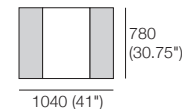

# Jasper Occasional Tables and Cube Ottoman

**Timber Table 260xD780**  
H345-360 (13.5"-14.25")

**Jasper Cube Ottoman**  
H345-360 (13.5"-14.25")  
Leather Stitching Detail

**Glass Table 520xD780**  
H345-360 (13.5"-14.25")

**Glass Table 780xD780**  
H345-360 (13.5"-14.25")

**Package: TIMB-GLASS 1040x780**

Components: 2x Timber Table T260xD780, 1x Glass Table T520xD780

Configurations:

Top View

**Package: TIMB-GLASS 1300x780**

Components: 2x Timber Table T260xD780, 1x Glass Table T780xD780

Configurations:

Top View