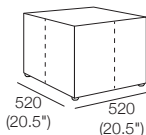

# Jasper Occasional Tables and Cube Ottoman

**Timber Table 260xD780**  
H345-360 (13.5"-14.25")

**Jasper Cube Ottoman**  
H345-360 (13.5"-14.25")  
Leather Stitching Detail

**Glass Table 520xD780**  
H345-360 (13.5"-14.25")

**Glass Table 780xD780**  
H345-360 (13.5"-14.25")

**Package: TIMB-GLASS 1040x780**

Components: 2x Timber Table T260xD780, 1x Glass Table T520xD780

Configurations:

Top View

**Package: TIMB-GLASS 1300x780**

Components: 2x Timber Table T260xD780, 1x Glass Table T780xD780

Configurations:

Top View