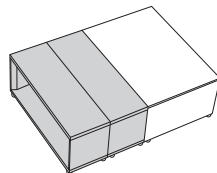

# Jasper Occasional Tables and Cube Ottoman

**Timber Table 260xD780**  
H345-360 (13.5"-14.25")

**Jasper Cube Ottoman**  
H345-360 (13.5"-14.25")  
Leather Stitching Detail

**Glass Table 520xD780**  
H345-360 (13.5"-14.25")

**Glass Table 780xD780**  
H345-360 (13.5"-14.25")

**Package: TIMB-GLASS 1040x780**

Components: 2x Timber Table T260xD780, 1x Glass Table T520xD780

Configurations:

Top View

**Package: TIMB-GLASS 1300x780**

Components: 2x Timber Table T260xD780, 1x Glass Table T780xD780

Configurations:

Top View