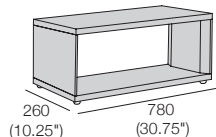

# Jasper Occasional Tables and Cube Ottoman

**Timber Table 260xD780**  
H345-360 (13.5"-14.25")

**Jasper Cube Ottoman**  
H345-360 (13.5"-14.25")  
Leather Stitching Detail

**Glass Table 520xD780**  
H345-360 (13.5"-14.25")

**Glass Table 780xD780**  
H345-360 (13.5"-14.25")

**Package: TIMB-GLASS 1040x780**

Components: 2x Timber Table T260xD780, 1x Glass Table T520xD780

Configurations:

Top View

**Package: TIMB-GLASS 1300x780**

Components: 2x Timber Table T260xD780, 1x Glass Table T780xD780

Configurations:

Top View