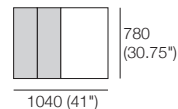

# Jasper Occasional Tables and Cube Ottoman

**Timber Table 260xD780**  
H345-360 (13.5"-14.25")

**Jasper Cube Ottoman**  
H345-360 (13.5"-14.25")  
Leather Stitching Detail

**Glass Table 520xD780**  
H345-360 (13.5"-14.25")

**Glass Table 780xD780**  
H345-360 (13.5"-14.25")

**Package: TIMB-GLASS 1040x780**

Components: 2x Timber Table T260xD780, 1x Glass Table T520xD780

Configurations:

Top View

**Package: TIMB-GLASS 1300x780**

Components: 2x Timber Table T260xD780, 1x Glass Table T780xD780

Configurations:

Top View