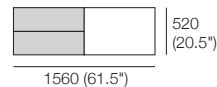

# Jasper Occasional Tables and Cube Ottoman

**Timber Table 260xD780**  
H345-360 (13.5"-14.25")

**Jasper Cube Ottoman**  
H345-360 (13.5"-14.25")  
Leather Stitching Detail

**Glass Table 520xD780**  
H345-360 (13.5"-14.25")

**Glass Table 780xD780**  
H345-360 (13.5"-14.25")

**Package: TIMB-GLASS 1040x780**

Components: 2x Timber Table T260xD780, 1x Glass Table T520xD780

Configurations:

Top View

**Package: TIMB-GLASS 1300x780**

Components: 2x Timber Table T260xD780, 1x Glass Table T780xD780

Configurations:

Top View