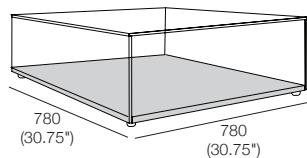

# Jasper Occasional Tables and Cube Ottoman

**Timber Table 260xD780**  
H345-360 (13.5"-14.25")

**Jasper Cube Ottoman**  
H345-360 (13.5"-14.25")  
Leather Stitching Detail

**Glass Table 520xD780**  
H345-360 (13.5"-14.25")

**Glass Table 780xD780**  
H345-360 (13.5"-14.25")

**Package: TIMB-GLASS 1040x780**

Components: 2x Timber Table T260xD780, 1x Glass Table T520xD780

Configurations:

Top View

**Package: TIMB-GLASS 1300x780**

Components: 2x Timber Table T260xD780, 1x Glass Table T780xD780

Configurations:

Top View