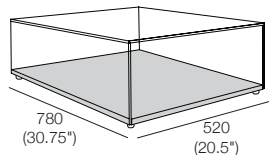

# Jasper Occasional Tables and Cube Ottoman

**Timber Table 260xD780**  
H345-360 (13.5"-14.25")

**Jasper Cube Ottoman**  
H345-360 (13.5"-14.25")  
Leather Stitching Detail

**Glass Table 520xD780**  
H345-360 (13.5"-14.25")

**Glass Table 780xD780**  
H345-360 (13.5"-14.25")

**Package: TIMB-GLASS 1040x780**

Components: 2x Timber Table T260xD780, 1x Glass Table T520xD780

Configurations:

Top View

**Package: TIMB-GLASS 1300x780**

Components: 2x Timber Table T260xD780, 1x Glass Table T780xD780

Configurations:

Top View