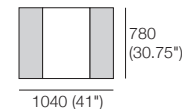

Glass Table 520xD780
H345-360 (13.5"-14.25")

Glass Table 780xD780
H345-360 (13.5"-14.25")

Package: TIMB-GLASS 1040x780

Components: 2x Timber Table T260xD780, 1x Glass Table T520xD780

Configurations:

Top View

Package: TIMB-GLASS 1300x780

Components: 2x Timber Table T260xD780, 1x Glass Table T780xD780

Configurations:

Top View