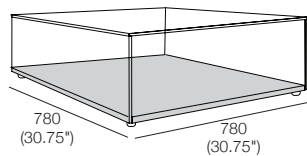

Jasper Occasional

Tables and Cube Ottoman

KING[®]
L I V I N G

kingliving.com

Jasper Occasional Tables and Cube Ottoman

Timber Table 260xD780
H345-360 (13.5"-14.25")

Jasper Cube Ottoman
H345-360 (13.5"-14.25")
Leather Stitching Detail

Glass Table 520xD780
H345-360 (13.5"-14.25")

Glass Table 780xD780
H345-360 (13.5"-14.25")

Package: TIMB-GLASS 1040x780

Components: 2x Timber Table T260xD780, 1x Glass Table T520xD780

Configurations:

Top View

Package: TIMB-GLASS 1300x780

Components: 2x Timber Table T260xD780, 1x Glass Table T780xD780

Configurations:

Top View