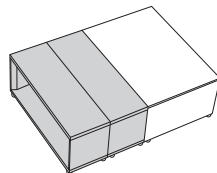

Jasper Occasional

Tables and Cube Ottoman

KING[®]
L I V I N G

kingliving.com

Jasper Occasional Tables and Cube Ottoman

Timber Table 260xD780
H345-360 (13.5"-14.25")

Jasper Cube Ottoman
H345-360 (13.5"-14.25")
Leather Stitching Detail

Glass Table 520xD780
H345-360 (13.5"-14.25")

Glass Table 780xD780
H345-360 (13.5"-14.25")

Package: TIMB-GLASS 1040x780

Components: 2x Timber Table T260xD780, 1x Glass Table T520xD780

Configurations:

Top View

Package: TIMB-GLASS 1300x780

Components: 2x Timber Table T260xD780, 1x Glass Table T780xD780

Configurations:

Top View