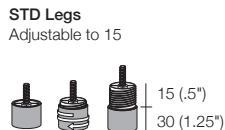

Jasper Occasional

Tables and Cube Ottoman

KING[®]
L I V I N G

kingliving.com

Jasper Occasional Tables and Cube Ottoman

Timber Table 260xD780
H345-360 (13.5"-14.25")

Jasper Cube Ottoman
H345-360 (13.5"-14.25")
Leather Stitching Detail

Glass Table 520xD780
H345-360 (13.5"-14.25")

Glass Table 780xD780
H345-360 (13.5"-14.25")

Package: TIMB-GLASS 1040x780

Components: 2x Timber Table T260xD780, 1x Glass Table T520xD780

Configurations:

Top View

Package: TIMB-GLASS 1300x780

Components: 2x Timber Table T260xD780, 1x Glass Table T780xD780

Configurations:

Top View