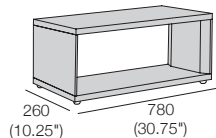

Jasper Occasional

Tables and Cube Ottoman

KING[®]
L I V I N G

kingliving.com

Jasper Occasional Tables and Cube Ottoman

Timber Table 260xD780
H345-360 (13.5"-14.25")

Jasper Cube Ottoman
H345-360 (13.5"-14.25")
Leather Stitching Detail

Glass Table 520xD780
H345-360 (13.5"-14.25")

Glass Table 780xD780
H345-360 (13.5"-14.25")

Package: TIMB-GLASS 1040x780

Components: 2x Timber Table T260xD780, 1x Glass Table T520xD780

Configurations:

Top View

Package: TIMB-GLASS 1300x780

Components: 2x Timber Table T260xD780, 1x Glass Table T780xD780

Configurations:

Top View