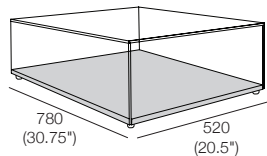

Jasper Occasional

Tables and Cube Ottoman

KING[®]
L I V I N G

kingliving.com

Jasper Occasional Tables and Cube Ottoman

Timber Table 260xD780
H345-360 (13.5"-14.25")

Jasper Cube Ottoman
H345-360 (13.5"-14.25")
Leather Stitching Detail

Glass Table 520xD780
H345-360 (13.5"-14.25")

Glass Table 780xD780
H345-360 (13.5"-14.25")

Package: TIMB-GLASS 1040x780

Components: 2x Timber Table T260xD780, 1x Glass Table T520xD780

Configurations:

Top View

Package: TIMB-GLASS 1300x780

Components: 2x Timber Table T260xD780, 1x Glass Table T780xD780

Configurations:

Top View