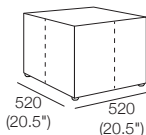

Jasper Occasional

Tables and Cube Ottoman

KING[®]
L I V I N G

kingliving.com

Jasper Occasional Tables and Cube Ottoman

Timber Table 260xD780
H345-360 (13.5"-14.25")

Jasper Cube Ottoman
H345-360 (13.5"-14.25")
Leather Stitching Detail

Glass Table 520xD780
H345-360 (13.5"-14.25")

Glass Table 780xD780
H345-360 (13.5"-14.25")

Package: TIMB-GLASS 1040x780

Components: 2x Timber Table T260xD780, 1x Glass Table T520xD780

Configurations:

Top View

Package: TIMB-GLASS 1300x780

Components: 2x Timber Table T260xD780, 1x Glass Table T780xD780

Configurations:

Top View