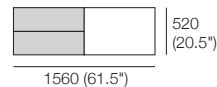

Glass Table 520xD780
H345-360 (13.5"-14.25")

Glass Table 780xD780
H345-360 (13.5"-14.25")

Package: TIMB-GLASS 1040x780

Components: 2x Timber Table T260xD780, 1x Glass Table T520xD780

Configurations:

Top View

Package: TIMB-GLASS 1300x780

Components: 2x Timber Table T260xD780, 1x Glass Table T780xD780

Configurations:

Top View