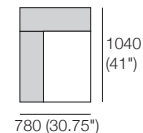

Jasper Occasional

Tables and Cube Ottoman

KING[®]
L I V I N G

kingliving.com

Jasper Occasional Tables and Cube Ottoman

Timber Table 260xD780
H345-360 (13.5"-14.25")

Jasper Cube Ottoman
H345-360 (13.5"-14.25")
Leather Stitching Detail

Glass Table 520xD780
H345-360 (13.5"-14.25")

Glass Table 780xD780
H345-360 (13.5"-14.25")

Package: TIMB-GLASS 1040x780

Components: 2x Timber Table T260xD780, 1x Glass Table T520xD780

Configurations:

Top View

Package: TIMB-GLASS 1300x780

Components: 2x Timber Table T260xD780, 1x Glass Table T780xD780

Configurations:

Top View