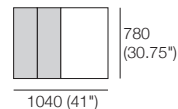

Glass Table 520xD780
H345-360 (13.5"-14.25")

Glass Table 780xD780
H345-360 (13.5"-14.25")

Package: TIMB-GLASS 1040x780

Components: 2x Timber Table T260xD780, 1x Glass Table T520xD780

Configurations:

Top View

Package: TIMB-GLASS 1300x780

Components: 2x Timber Table T260xD780, 1x Glass Table T780xD780

Configurations:

Top View