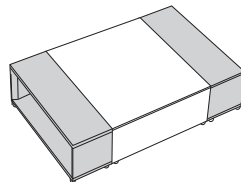

Jasper Occasional

Tables and Cube Ottoman

KING[®]
L I V I N G

kingliving.com

Jasper Occasional Tables and Cube Ottoman

Timber Table 260xD780
H345-360 (13.5"-14.25")

Jasper Cube Ottoman
H345-360 (13.5"-14.25")
Leather Stitching Detail

Glass Table 520xD780
H345-360 (13.5"-14.25")

Glass Table 780xD780
H345-360 (13.5"-14.25")

Package: TIMB-GLASS 1040x780

Components: 2x Timber Table T260xD780, 1x Glass Table T520xD780

Configurations:

Top View

Package: TIMB-GLASS 1300x780

Components: 2x Timber Table T260xD780, 1x Glass Table T780xD780

Configurations:

Top View