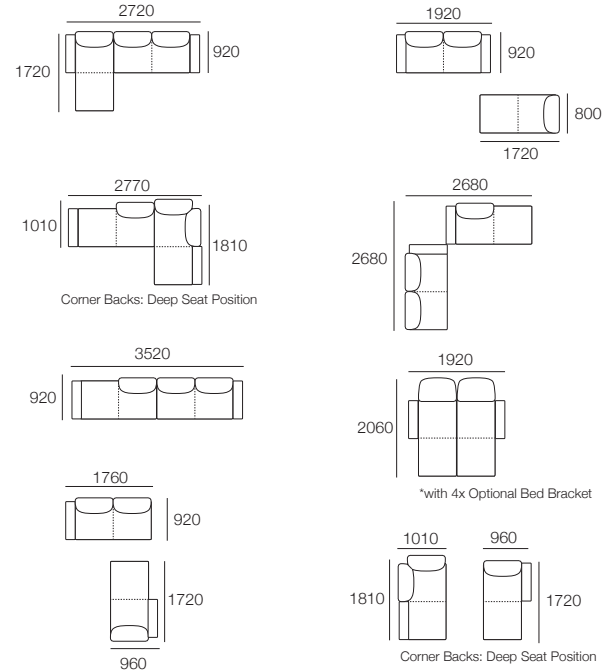

Components: 2x Rectangle, 3x Back AE

Configurations:

Package 1 Deluxe AE:

Components: 2x Rectangle, 3x Back AE, 2x Box Arm

Configurations:

Delta III Packages

Package 1 Deluxe SMART AE:

Components: 2x Rectangle, 3x Back AE, 2x Box Arm SMART

Configurations:

Package S 2 Seater Armless AE (Storage):

Components: 1x S 1600 Rectangle, 2x Back AE

Configurations:

Delta III Circle Sofa 1380 (Swivel)

Components: 1x Circle Base 1380,
1x Circle Back B1380,
2x Panama Cushion Square