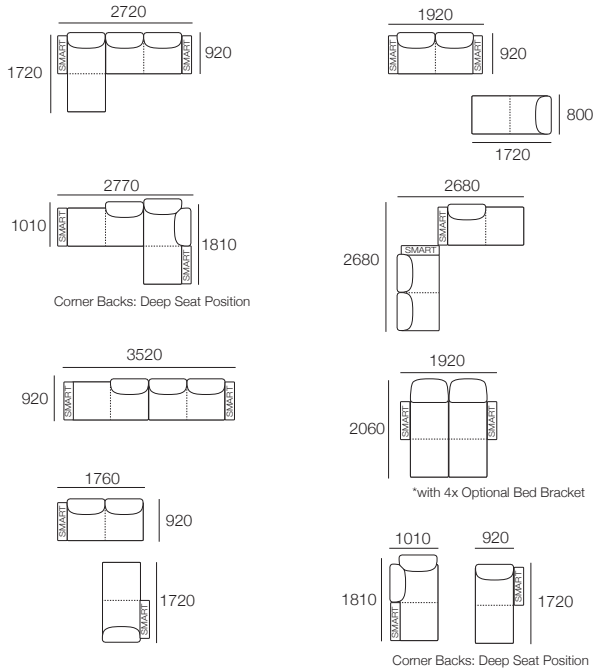

Components: 2x Rectangle, 3x Back AE

Configurations:

Package 1 Deluxe AE:

Components: 2x Rectangle, 3x Back AE, 2x Box Arm

Configurations:

Delta III Packages

Package 1 Deluxe SMART AE:

Components: 2x Rectangle, 3x Back AE, 2x Box Arm SMART

Configurations:

Package S 2 Seater Armless AE (Storage):

Components: 1x S 1600 Rectangle, 2x Back AE

Configurations:

Delta III Circle Sofa 1380 (Swivel)

Components: 1x Circle Base 1380,
1x Circle Back B1380,
2x Panama Cushion Square