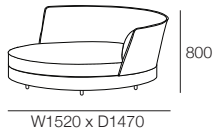

S 1600 Rectangle
Leather (Seam) / Fabric (No Seam)

Delta III 2STR SEP Base
Separate Seat Cushions

Delta III 3STR SEP Base
Separate Seat Cushions

Delta III Components

Chair
(Square + Back)

S Chair
(S Square + Back)

Back AE
Back View

Side View Positions
STD / Deep Position

STD Position

Deep Position

Circle 1380 (Swivel)
1x Base 1380,
1x Back B1380

S Circle 1380 (Storage – No Swivel)
1x Base S 1380,
1x Back B1380

Box Arm

Box Arm Smart

Box Arm Compact

Box Arm Compact Smart

SMART Pocket Accessory
Arm Table CRES

SMART Pocket Accessory
Arm Charge Table CRES

Platform Table CRES

Platform Table REC
Depth 800

Angled Leg
(STD)