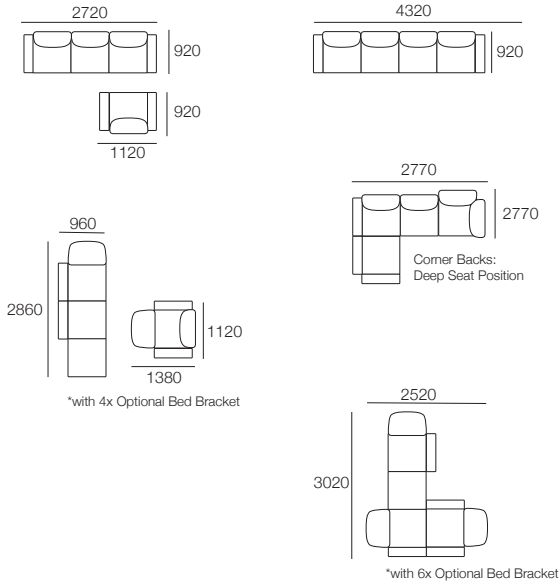

Components: 1x 3STR Base SEP, 1x 2STR Base SEP, 5x Back AE, 4x Box Arm
Configurations:

*with 6x Optional Bed Bracket

Package 7 SEP SMART AE:

Components: 1x 3STR Base SEP, 1x 2STR Base SEP, 5x Back AE, 4x Box Arm SMART
Configurations:

*with 6x Optional Bed Bracket

Delta III Packages

KING[®]
L I V I N G

Package 8 SEP AE:

Components: 1x 3STR Base SEP, 1x Square, 4x Back AE, 4x Box Arm
Configurations:

Package 8 SEP SMART AE:

Components: 1x 3STR Base SEP, 1x Square, 4x Back AE, 4x Box Arm
Configurations: