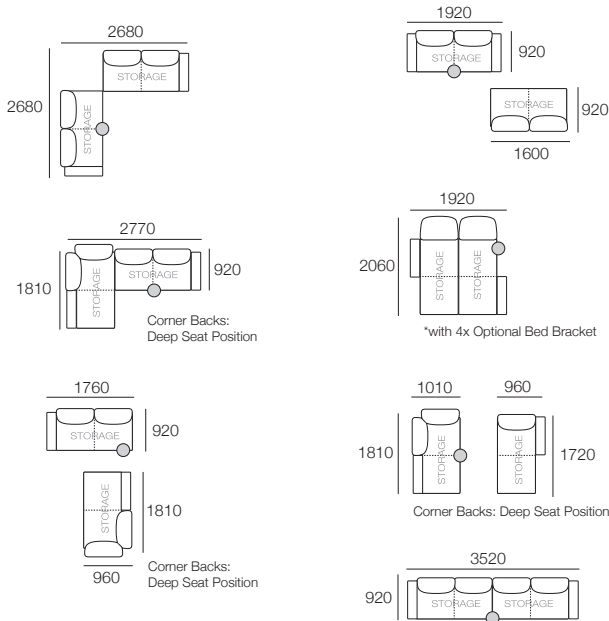

*with 6x Optional Bed Bracket

Delta III Packages

KING[®]
L I V I N G

Package 8 SEP AE:

Components: 1x 3STR Base SEP, 1x Square, 4x Back AE, 4x Box Arm
Configurations:

Package 8 SEP SMART AE:

Components: 1x 3STR Base SEP, 1x Square, 4x Back AE, 4x Box Arm
Configurations:

Delta III Packages

KING[®]
L I V I N G

Storage Package 3T Deluxe AE

(with Free Square or Storage)

Components: 1x S 800 Rectangle, 1x S 1600 Rectangle, 4x Back AE,
2x Box Arm, 1x Platform Table RND Timber

Configurations:

Storage Package 3T Deluxe SMART AE

(with Free Square or Storage)

Components: 1x S 800 Rectangle, 1x S 1600 Rectangle, 4x Back AE,
2x Box Arm SMART, 1x Platform Table RND Timber

Configurations: shown with Free Square