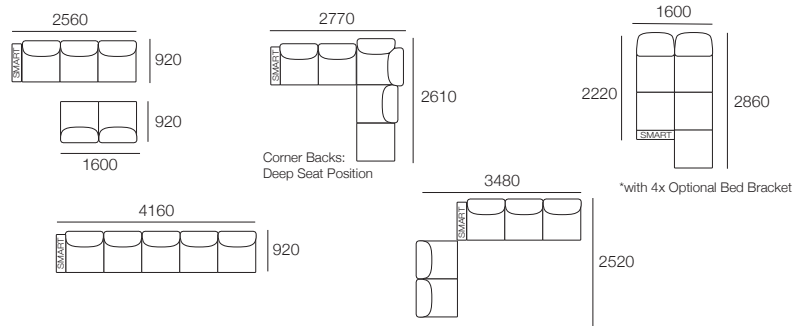

Package 6 SEP SMART AE:

Components: 1x 3STR Base, 1x 2STR Base, 5x Back AE, 1x Box Arm SMART
Configurations: