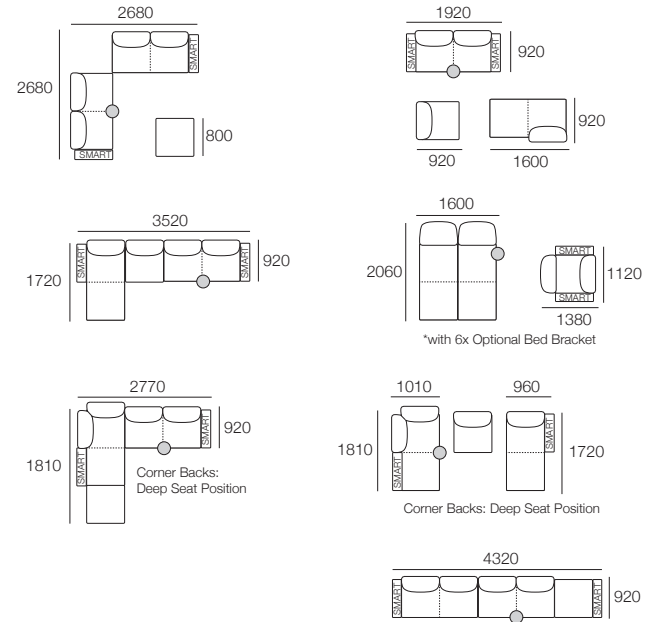

4x Back AE, 1x Platform Table REC Timber

Configurations:

DT2017423 OFF V1

Delta III Packages

KING[®]
L I V I N G

Package 3T Deluxe AE

(with Free Square or Storage)

Components: 2x Rectangle, 4x Back AE, 2x Box Arm, 1x Platform Table RND Timber
Configurations:

Package 3T Deluxe SMART AE

(with Free Square or Storage)

Components: 2x Rectangle, 4x Back AE, 2x Box Arm SMART, 1x Platform Table RND Timber
Configurations: shown with Free Square

Delta III Packages

Package 7 SEP AE: