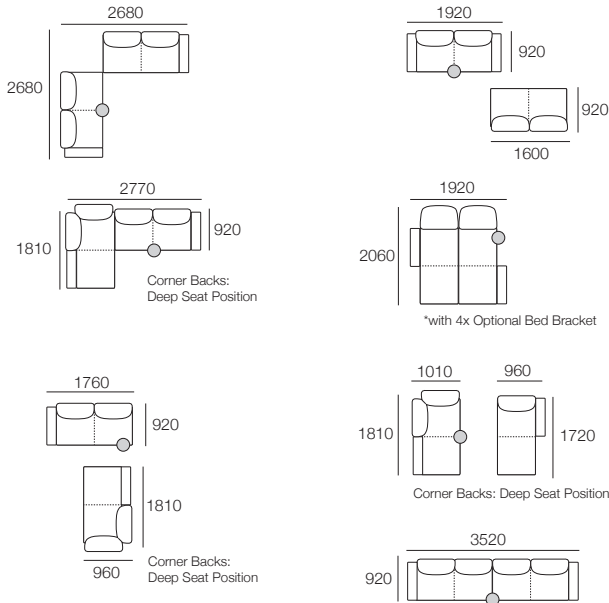

4x Back AE, 1x Platform Table REC Timber

Configurations:

DT2017423 OFF V1

Delta III Packages

KING[®]
L I V I N G

Package 3T Deluxe AE

(with Free Square or Storage)

Components: 2x Rectangle, 4x Back AE, 2x Box Arm, 1x Platform Table RND Timber
Configurations:

Package 3T Deluxe SMART AE

(with Free Square or Storage)

Components: 2x Rectangle, 4x Back AE, 2x Box Arm SMART, 1x Platform Table RND Timber
Configurations: shown with Free Square

Delta III Packages

Package 7 SEP AE: