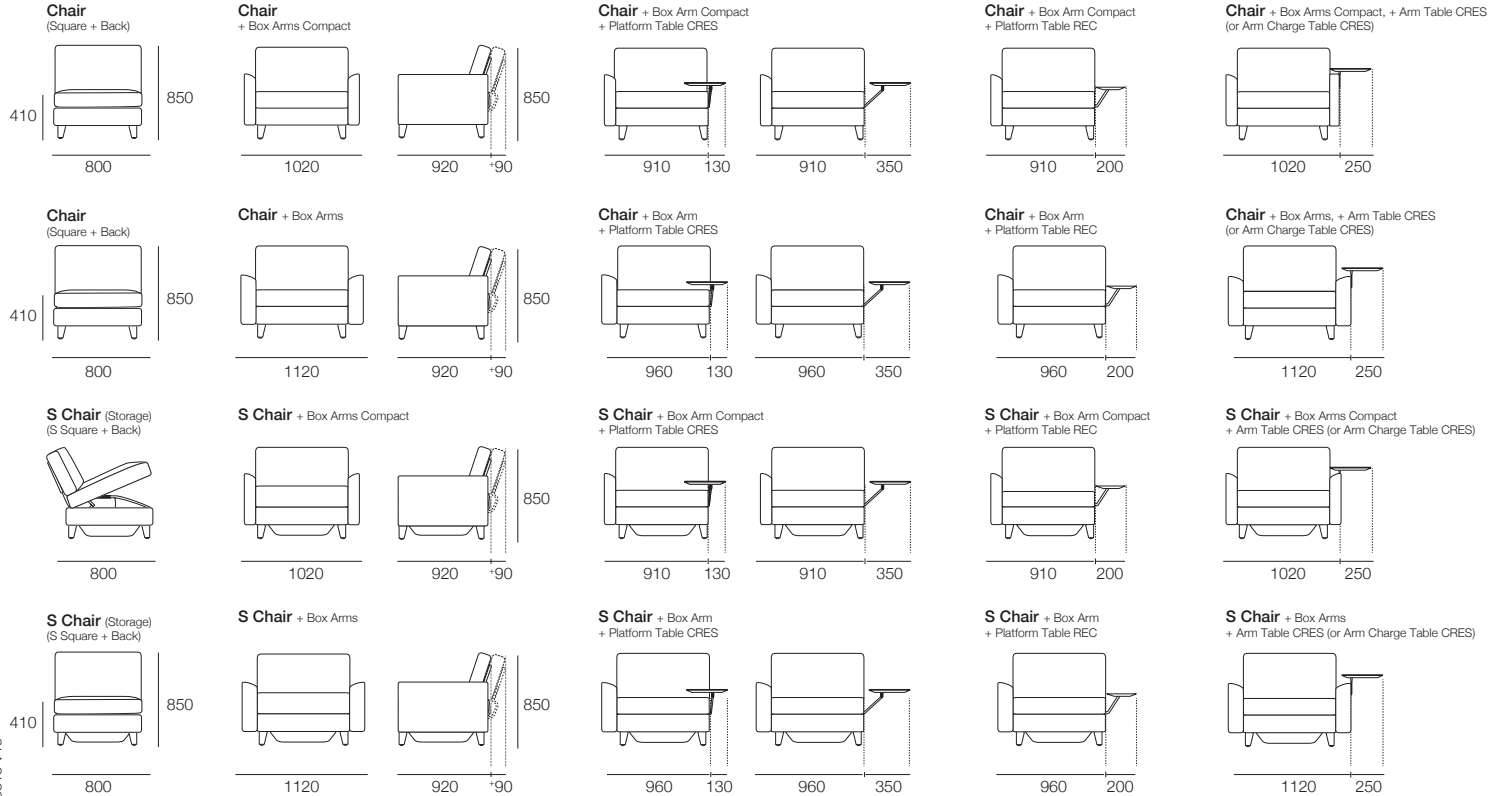

Back AE
Back View

Side View Positions
STD / Deep Position

STD Position

Deep Position

Circle 1380 (Swivel)
1x Base 1380,
1x Back B1380

S Circle 1380 (Storage – No Swivel)
1x Base S 1380,
1x Back B1380

Box Arm

Box Arm Smart

Box Arm Compact

Box Arm Compact Smart

SMART Pocket Accessory
Arm Table CRES

SMART Pocket Accessory
Arm Charge Table CRES

Platform Table CRES

Platform Table REC
Depth 800

Angled Leg
(STD)

Adjustable Leg
(Optional)

Bed Bracket

Delta III

Delta III Packages

KING[®]
L I V I N G

kingliving.com

Delta III Packages

Package 1 AE: