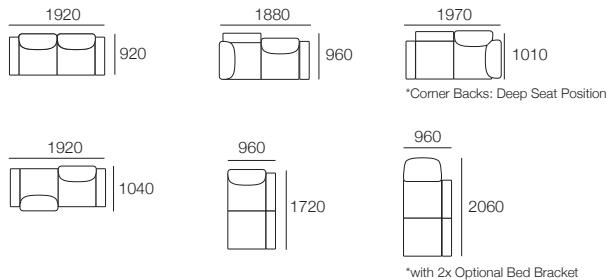

Delta III Packages

2STR Package Deluxe SEP AE:

Components: 1x 2STR Base, 2x Back AE, 2x Box Arm

Configurations: