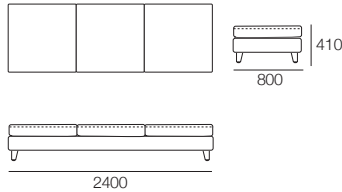

Delta III

KING[®]
L I V I N G

kingliving.com

Delta III Components

Square
(No Storage)

S Square
(Storage)

800 Rectangle
Leather (Seam) / Fabric (No Seam)

S 800 Rectangle
Leather (Seam) / Fabric (No Seam)

S 1600 Rectangle
Leather (Seam) / Fabric (No Seam)

Delta III 2STR SEP Base
Separate Seat Cushions

Delta III 3STR SEP Base
Separate Seat Cushions

Delta III Components

Chair
(Square + Back)

S Chair
(S Square + Back)