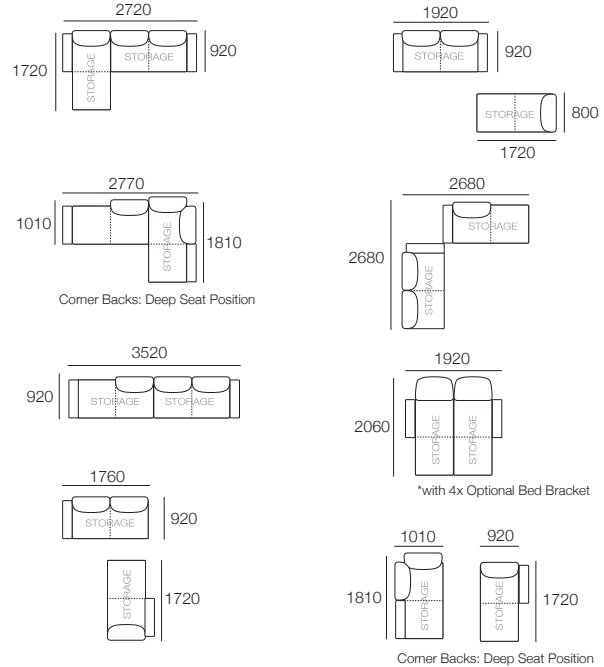

Delta III Storage Circle Sofa 1380 (Storage – No Swivel)

Components: 1x Circle Base S 1380,
1x Circle Back B1380,
2x Panama Cushion Square

Delta III Packages

Package 2S Storage AE:

Components: 1x S 800 Rectangle, 1x S 1600 Rectangle, 3x Back AE
Configurations:

Package 2S Deluxe Storage AE:

Components: 1x S 800 Rectangle, 1x S 1600 Rectangle, 3x Back AE, 2x Box Arm
Configurations:

Delta III Packages

Package 2S Deluxe Storage SMART AE:

Components: 1x S 800 Rectangle, 1x S 1600 Rectangle, 3x Back AE, 2x Box Arm SMART
Configurations: