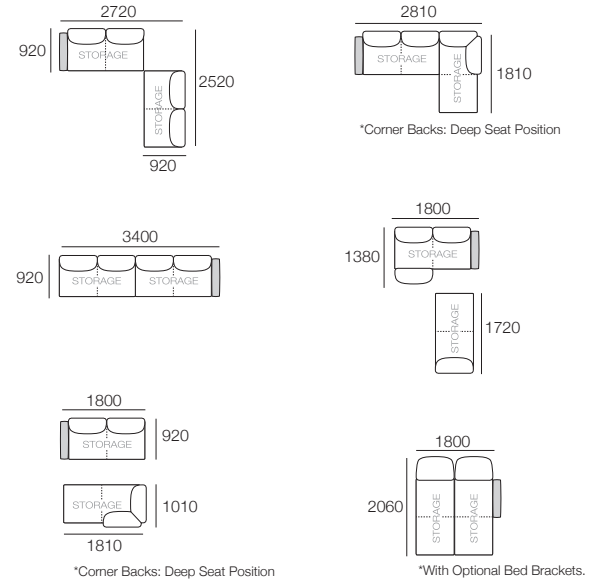

Package 3S AE

Components: 1x Rectangle S 800, 1x Rectangle S 1600,

4x Back AE, 1x Platform Table REC Timber

Configurations: