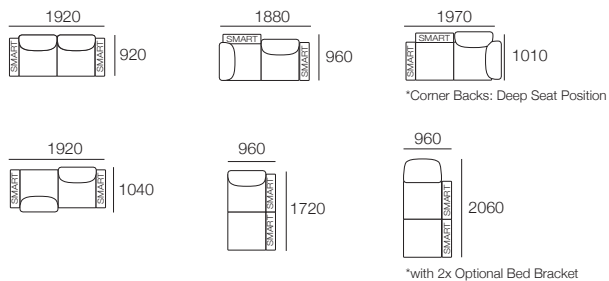

Delta III Packages

2STR Package Deluxe SEP AE:

Components: 1x 2STR Base, 2x Back AE, 2x Box Arm

Configurations:

2STR Package Deluxe SEP SMART AE:

Components: 1x 2STR Base, 2x Back AE, 2x Box Arm SMART

Configurations: