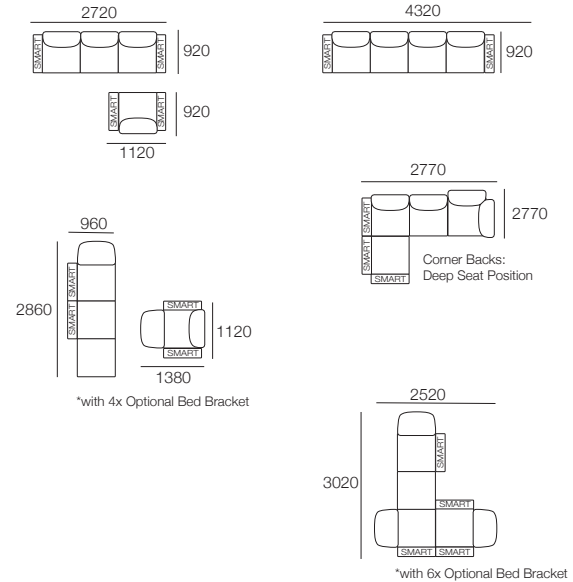

Components: 1x 3STR Base SEP, 1x 2STR Base SEP, 5x Back AE, 4x Box Arm
Configurations:

*with 6x Optional Bed Bracket

Package 7 SEP SMART AE:

Components: 1x 3STR Base SEP, 1x 2STR Base SEP, 5x Back AE, 4x Box Arm SMART
Configurations:

*with 6x Optional Bed Bracket

Delta III Packages

KING[®]
L I V I N G

Package 8 SEP AE:

Components: 1x 3STR Base SEP, 1x Square, 4x Back AE, 4x Box Arm
Configurations:

Package 8 SEP SMART AE:

Components: 1x 3STR Base SEP, 1x Square, 4x Back AE, 4x Box Arm
Configurations: