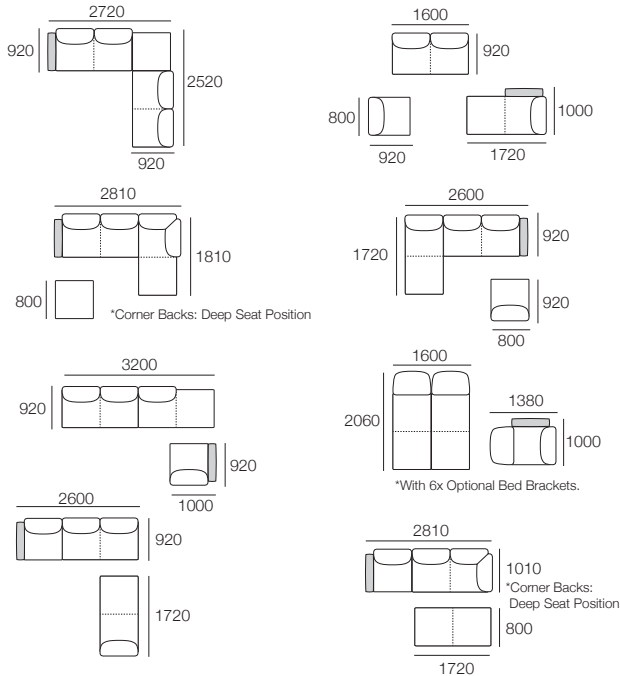

Delta III Packages

KING®
L I V I N G

Package 3 AE

(with Free Square or Free Storage)

Components: 2x Rectangle, 4x Back AE, 1x Platform Table REC Timber,

Configurations: shown with Free Square