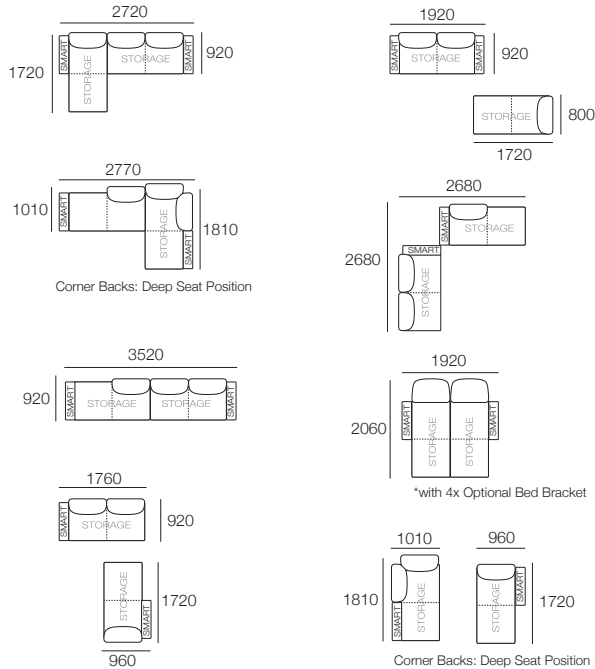

Package 2S Deluxe Storage AE:

Components: 1x S 800 Rectangle, 1x S 1600 Rectangle, 3x Back AE, 2x Box Arm
Configurations:

Delta III Packages

Package 2S Deluxe Storage SMART AE:

Components: 1x S 800 Rectangle, 1x S 1600 Rectangle, 3x Back AE, 2x Box Arm SMART
Configurations:

Package 6 SEP AE:

Components: 1x 3STR Base, 1x 2STR Base, 5x Back AE, 1x Box Arm SMART
Configurations:

Package 6 SEP SMART AE:

Components: 1x 3STR Base, 1x 2STR Base, 5x Back AE, 1x Box Arm SMART
Configurations: