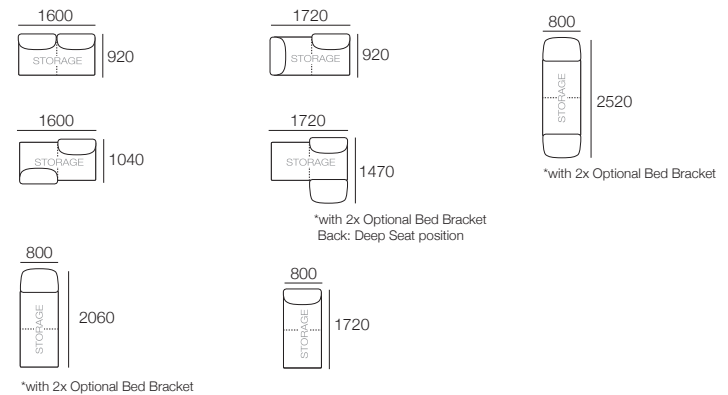

Package S 2 Seater Armless AE (Storage):

Components: 1x S 1600 Rectangle, 2x Back AE

Configurations: