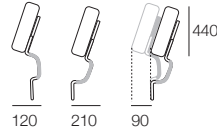

Delta III

KING[®]
L I V I N G

kingliving.com

Delta III Components

Square
(No Storage)

S Square
(Storage)

800 Rectangle
Leather (Seam) / Fabric (No Seam)

S 800 Rectangle
Leather (Seam) / Fabric (No Seam)

S 1600 Rectangle
Leather (Seam) / Fabric (No Seam)

Delta III 2STR SEP Base
Separate Seat Cushions

Delta III 3STR SEP Base
Separate Seat Cushions

Delta III Components

Chair
(Square + Back)

S Chair
(S Square + Back)

Back AE
Back View

Side View Positions
STD / Deep Position

STD Position

Deep Position

Circle 1380 (Swivel)
1x Base 1380,
1x Back B1380

S Circle 1380 (Storage – No Swivel)
1x Base S 1380,
1x Back B1380

Box Arm

Box Arm Smart

Box Arm Compact

Box Arm Compact Smart

SMART Pocket Accessory
Arm Table CRES

SMART Pocket Accessory
Arm Charge Table CRES

Platform Table CRES

Platform Table REC
Depth 800

Angled Leg
(STD)