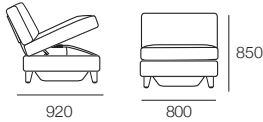

Delta III

KING[®]
L I V I N G

kingliving.com

Delta III Components

Square
(No Storage)

S Square
(Storage)

800 Rectangle
Leather (Seam) / Fabric (No Seam)

S 800 Rectangle
Leather (Seam) / Fabric (No Seam)

S 1600 Rectangle
Leather (Seam) / Fabric (No Seam)

Delta III 2STR SEP Base
Separate Seat Cushions

Delta III 3STR SEP Base
Separate Seat Cushions

Delta III Components

Chair
(Square + Back)

S Chair
(S Square + Back)

Back AE
Back View

Side View Positions
STD / Deep Position

STD Position

Deep Position

Circle 1380 (Swivel)
1x Base 1380,
1x Back B1380

S Circle 1380 (Storage – No Swivel)
1x Base S 1380,
1x Back B1380

Box Arm