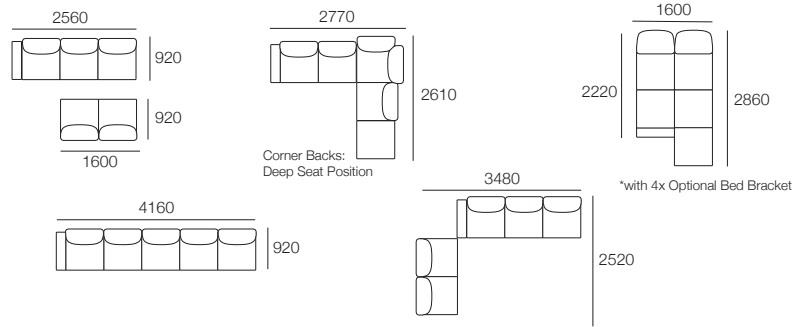

Package 6 SEP AE:

Components: 1x 3STR Base, 1x 2STR Base, 5x Back AE, 1x Box Arm SMART
Configurations: