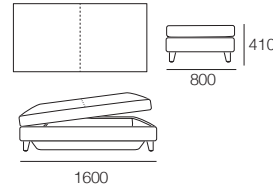

Delta III

KING[®]
L I V I N G

kingliving.com

Delta III Components

Square
(No Storage)

S Square
(Storage)

800 Rectangle
Leather (Seam) / Fabric (No Seam)

S 800 Rectangle
Leather (Seam) / Fabric (No Seam)

S 1600 Rectangle
Leather (Seam) / Fabric (No Seam)

Delta III 2STR SEP Base
Separate Seat Cushions

Delta III 3STR SEP Base
Separate Seat Cushions

Delta III Components

Chair
(Square + Back)

S Chair
(S Square + Back)

Back AE
Back View

Side View Positions
STD / Deep Position

STD Position

Deep Position

Circle 1380 (Swivel)
1x Base 1380,
1x Back B1380

S Circle 1380 (Storage – No Swivel)
1x Base S 1380,
1x Back B1380

Box Arm