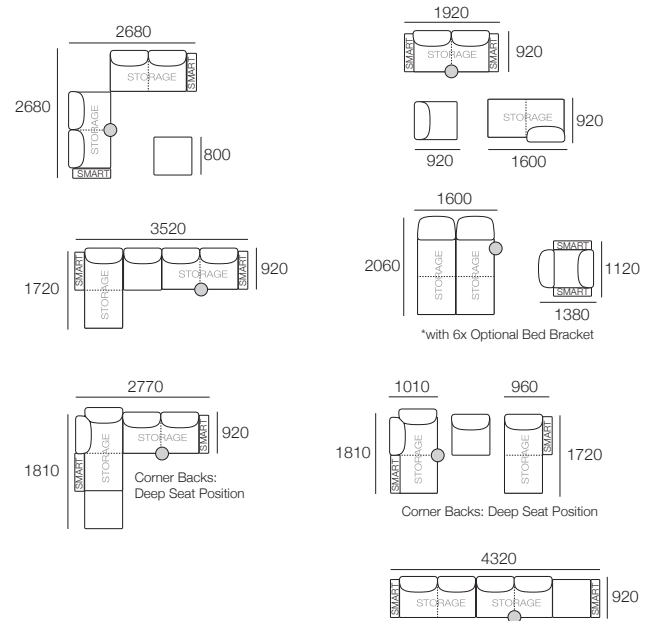

Delta III Packages

KING[®]
L I V I N G

Storage Package 3T Deluxe AE

(with Free Square or Storage)

Components: 1x S 800 Rectangle, 1x S 1600 Rectangle, 4x Back AE,
2x Box Arm, 1x Platform Table RND Timber

Configurations:

Storage Package 3T Deluxe SMART AE

(with Free Square or Storage)

Components: 1x S 800 Rectangle, 1x S 1600 Rectangle, 4x Back AE,
2x Box Arm SMART, 1x Platform Table RND Timber

Configurations: shown with Free Square