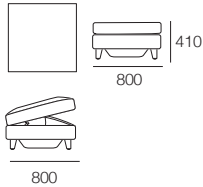

Delta III

KING[®]
L I V I N G

kingliving.com

Delta III Components

Square
(No Storage)

S Square
(Storage)

800 Rectangle
Leather (Seam) / Fabric (No Seam)

S 800 Rectangle
Leather (Seam) / Fabric (No Seam)

S 1600 Rectangle
Leather (Seam) / Fabric (No Seam)

Delta III 2STR SEP Base
Separate Seat Cushions

Delta III 3STR SEP Base
Separate Seat Cushions

Delta III Components

Chair
(Square + Back)

S Chair
(S Square + Back)

Back AE
Back View

Side View Positions
STD / Deep Position

STD Position

Deep Position

Circle 1380 (Swivel)
1x Base 1380,
1x Back B1380

S Circle 1380 (Storage – No Swivel)
1x Base S 1380,
1x Back B1380

Box Arm