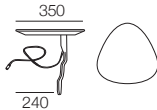

Box Arm Smart

Box Arm Compact

Box Arm Compact Smart

SMART Pocket Accessory
Arm Table CRES

SMART Pocket Accessory
Arm Charge Table CRES

Platform Table CRES

Platform Table REC
Depth 800

Angled Leg
(STD)