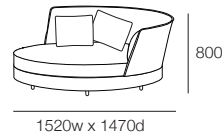

Components: 2x Rectangle, 3x Back AE

Configurations:

Package 1 Deluxe AE:

Components: 2x Rectangle, 3x Back AE, 2x Box Arm

Configurations:

Delta III Packages

Package 1 Deluxe SMART AE:

Components: 2x Rectangle, 3x Back AE, 2x Box Arm SMART

Configurations:

Package S 2 Seater Armless AE (Storage):

Components: 1x S 1600 Rectangle, 2x Back AE

Configurations:

Delta III Circle Sofa 1380 (Swivel)

Components: 1x Circle Base 1380,
1x Circle Back B1380,
2x Panama Cushion Square

Delta III Storage Circle Sofa 1380 (Storage – No Swivel)

Components: 1x Circle Base S 1380,
1x Circle Back B1380,
2x Panama Cushion Square

Delta III Packages

Package 2S Storage AE:

Components: 1x S 800 Rectangle, 1x S 1600 Rectangle, 3x Back AE
Configurations: