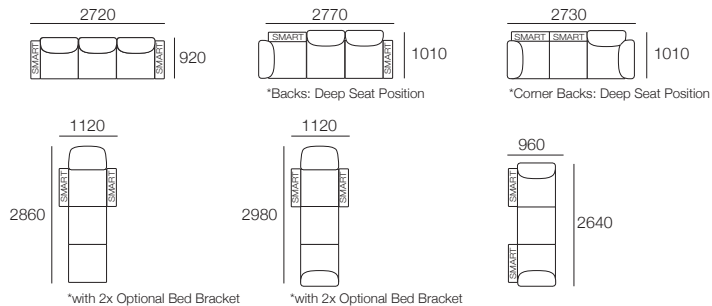

3STR Package Deluxe SEP AE:

Components: 1x 3STR Base, 2x Back AE, 2x Box Arm

Configurations:

3STR Package Deluxe SEP SMART AE:

Components: 1x 3STR Base, 2x Back AE, 2x Box Arm SMART

Configurations:

Delta III Packages