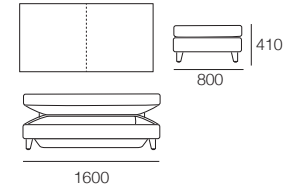

Delta III

KING[®]
L I V I N G

kingliving.com

Delta III Components

Square
(No Storage)

S Square
(Storage)

800 Rectangle
Leather (Seam) / Fabric (No Seam)

S 800 Rectangle
Leather (Seam) / Fabric (No Seam)

S 1600 Rectangle
Leather (Seam) / Fabric (No Seam)

Delta III 2STR SEP Base
Separate Seat Cushions

Delta III 3STR SEP Base
Separate Seat Cushions

Delta III Components

Chair
(Square + Back)

S Chair
(S Square + Back)