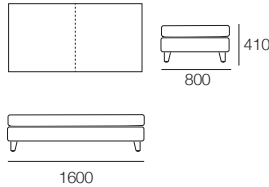

Delta III

KING[®]
L I V I N G

kingliving.com

Delta III Components

Square
(No Storage)

S Square
(Storage)

800 Rectangle
Leather (Seam) / Fabric (No Seam)

S 800 Rectangle
Leather (Seam) / Fabric (No Seam)

S 1600 Rectangle
Leather (Seam) / Fabric (No Seam)

Delta III 2STR SEP Base
Separate Seat Cushions

Delta III 3STR SEP Base
Separate Seat Cushions

Delta III Components

Chair
(Square + Back)

S Chair
(S Square + Back)

Back AE
Back View

Side View Positions
STD / Deep Position

STD Position

Deep Position

Circle 1380 (Swivel)
1x Base 1380,
1x Back B1380

S Circle 1380 (Storage – No Swivel)
1x Base S 1380,
1x Back B1380

Box Arm