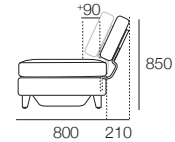

S 1600 Rectangle
Leather (Seam) / Fabric (No Seam)

Delta III 2STR SEP Base
Separate Seat Cushions

Delta III 3STR SEP Base
Separate Seat Cushions

Delta III Components

Chair
(Square + Back)

S Chair
(S Square + Back)

Back AE
Back View

Side View Positions
STD / Deep Position

STD Position

Deep Position

Circle 1380 (Swivel)
1x Base 1380,
1x Back B1380

S Circle 1380 (Storage – No Swivel)
1x Base S 1380,
1x Back B1380

Box Arm

Box Arm Smart

Box Arm Compact

Box Arm Compact Smart

SMART Pocket Accessory
Arm Table CRES

SMART Pocket Accessory
Arm Charge Table CRES

Platform Table CRES

Platform Table REC
Depth 800

Angled Leg
(STD)