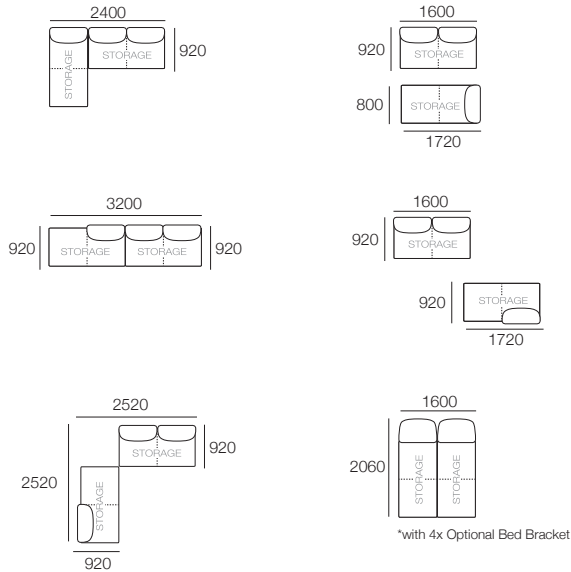

Delta III Storage Circle Sofa 1380 (Storage – No Swivel)

Components: 1x Circle Base S 1380,
1x Circle Back B1380,
2x Panama Cushion Square

Delta III Packages

Package 2S Storage AE:

Components: 1x S 800 Rectangle, 1x S 1600 Rectangle, 3x Back AE
Configurations:

Package 2S Deluxe Storage AE:

Components: 1x S 800 Rectangle, 1x S 1600 Rectangle, 3x Back AE, 2x Box Arm
Configurations:

Delta III Packages

Package 2S Deluxe Storage SMART AE:

Components: 1x S 800 Rectangle, 1x S 1600 Rectangle, 3x Back AE, 2x Box Arm SMART
Configurations: