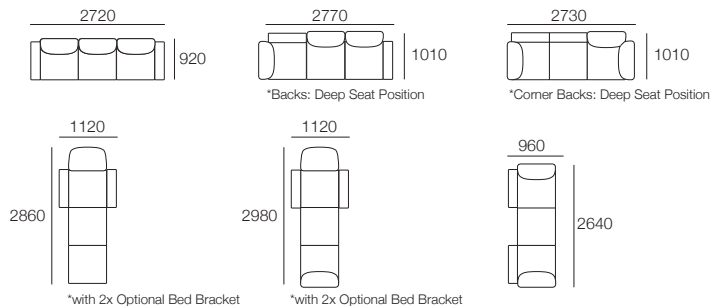

3STR Package Deluxe SEP AE:

Components: 1x 3STR Base, 2x Back AE, 2x Box Arm

Configurations: