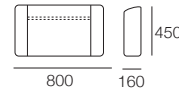

S 1600 Rectangle
Leather (Seam) / Fabric (No Seam)

Delta III 2STR SEP Base
Separate Seat Cushions

Delta III 3STR SEP Base
Separate Seat Cushions

Delta III Components

Chair
(Square + Back)

S Chair
(S Square + Back)

Back AE
Back View

Side View Positions
STD / Deep Position

STD Position

Deep Position

Circle 1380 (Swivel)
1x Base 1380,
1x Back B1380

S Circle 1380 (Storage – No Swivel)
1x Base S 1380,
1x Back B1380

Box Arm

Box Arm Smart

Box Arm Compact

Box Arm Compact Smart

SMART Pocket Accessory
Arm Table CRES

SMART Pocket Accessory
Arm Charge Table CRES

Platform Table CRES

Platform Table REC
Depth 800

Angled Leg
(STD)