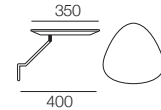

Back AE
Back View

Side View Positions
STD / Deep Position

STD Position

Deep Position

Circle 1380 (Swivel)
1x Base 1380,
1x Back B1380

S Circle 1380 (Storage – No Swivel)
1x Base S 1380,
1x Back B1380

Box Arm

Box Arm Smart

Box Arm Compact

Box Arm Compact Smart

SMART Pocket Accessory
Arm Table CRES

SMART Pocket Accessory
Arm Charge Table CRES

Platform Table CRES

Platform Table REC
Depth 800

Angled Leg
(STD)