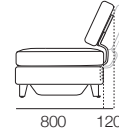

Delta III

KING[®]
L I V I N G

kingliving.com

Delta III Components

Square
(No Storage)

S Square
(Storage)

800 Rectangle
Leather (Seam) / Fabric (No Seam)

S 800 Rectangle
Leather (Seam) / Fabric (No Seam)

S 1600 Rectangle
Leather (Seam) / Fabric (No Seam)

Delta III 2STR SEP Base
Separate Seat Cushions

Delta III 3STR SEP Base
Separate Seat Cushions

Delta III Components

Chair
(Square + Back)

S Chair
(S Square + Back)

Back AE
Back View

Side View Positions
STD / Deep Position

STD Position

Deep Position

Circle 1380 (Swivel)
1x Base 1380,
1x Back B1380

S Circle 1380 (Storage – No Swivel)
1x Base S 1380,
1x Back B1380

Box Arm

Box Arm Smart

Box Arm Compact

Box Arm Compact Smart

SMART Pocket Accessory
Arm Table CRES

SMART Pocket Accessory
Arm Charge Table CRES

Platform Table CRES

Platform Table REC
Depth 800

Angled Leg
(STD)