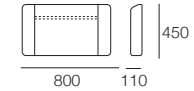

Back AE
Back View

Side View Positions
STD / Deep Position

STD Position

Deep Position

Circle 1380 (Swivel)
1x Base 1380,
1x Back B1380

S Circle 1380 (Storage – No Swivel)
1x Base S 1380,
1x Back B1380

Box Arm

Box Arm Smart

Box Arm Compact

Box Arm Compact Smart

SMART Pocket Accessory
Arm Table CRES

SMART Pocket Accessory
Arm Charge Table CRES

Platform Table CRES

Platform Table REC
Depth 800

Angled Leg
(STD)