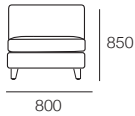

Delta III

KING[®]
L I V I N G

kingliving.com

Delta III Components

Square
(No Storage)

S Square
(Storage)

800 Rectangle
Leather (Seam) / Fabric (No Seam)

S 800 Rectangle
Leather (Seam) / Fabric (No Seam)

S 1600 Rectangle
Leather (Seam) / Fabric (No Seam)

Delta III 2STR SEP Base
Separate Seat Cushions

Delta III 3STR SEP Base
Separate Seat Cushions

Delta III Components

Chair
(Square + Back)

S Chair
(S Square + Back)

Back AE
Back View

Side View Positions
STD / Deep Position

STD Position

Deep Position

Circle 1380 (Swivel)
1x Base 1380,
1x Back B1380

S Circle 1380 (Storage – No Swivel)
1x Base S 1380,
1x Back B1380

Box Arm