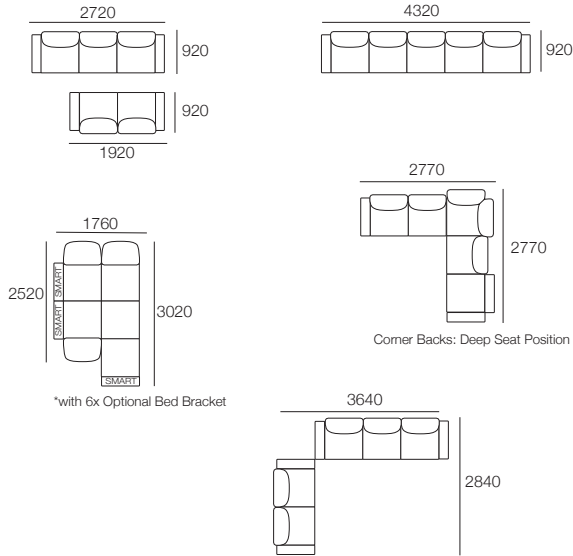

Package 3T Deluxe SMART AE

(with Free Square or Storage)

Components: 2x Rectangle, 4x Back AE, 2x Box Arm SMART, 1x Platform Table RND Timber
Configurations: shown with Free Square

Delta III Packages

Package 7 SEP AE:

Components: 1x 3STR Base SEP, 1x 2STR Base SEP, 5x Back AE, 4x Box Arm
Configurations:

*with 6x Optional Bed Bracket

Package 7 SEP SMART AE:

Components: 1x 3STR Base SEP, 1x 2STR Base SEP, 5x Back AE, 4x Box Arm SMART
Configurations: