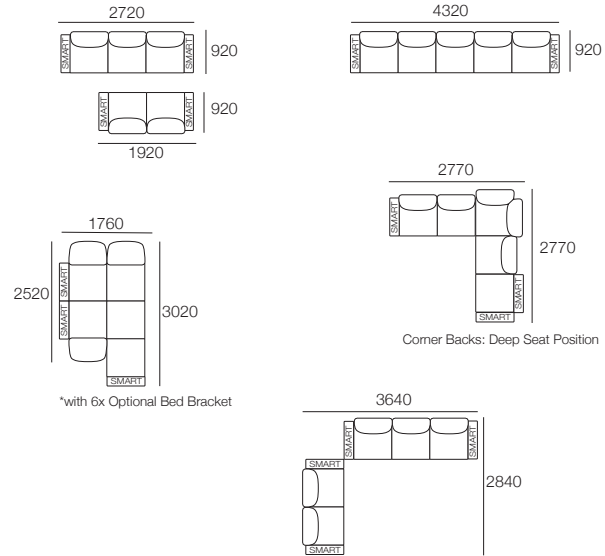

Package 3T Deluxe SMART AE

(with Free Square or Storage)

Components: 2x Rectangle, 4x Back AE, 2x Box Arm SMART, 1x Platform Table RND Timber
Configurations: shown with Free Square

Delta III Packages

Package 7 SEP AE:

Components: 1x 3STR Base SEP, 1x 2STR Base SEP, 5x Back AE, 4x Box Arm
Configurations:

*with 6x Optional Bed Bracket

Package 7 SEP SMART AE:

Components: 1x 3STR Base SEP, 1x 2STR Base SEP, 5x Back AE, 4x Box Arm SMART
Configurations: