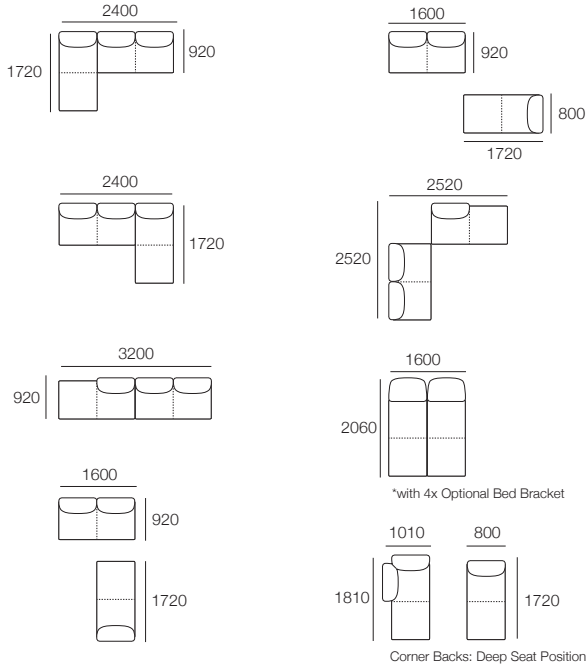

Box Arm Smart

Box Arm Compact

Box Arm Compact Smart

SMART Pocket Accessory
Arm Table CRES

SMART Pocket Accessory
Arm Charge Table CRES

Platform Table CRES

Platform Table REC
Depth 800

Angled Leg
(STD)

Adjustable Leg
(Optional)

Bed Bracket

Delta III

Delta III Packages

KING[®]
L I V I N G

kingliving.com

Delta III Packages

Package 1 AE:

Components: 2x Rectangle, 3x Back AE

Configurations:

Package 1 Deluxe AE:

Components: 2x Rectangle, 3x Back AE, 2x Box Arm

Configurations:

Delta III Packages

Package 1 Deluxe SMART AE:

Components: 2x Rectangle, 3x Back AE, 2x Box Arm SMART