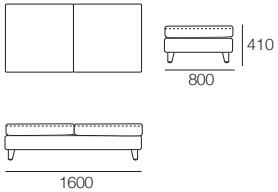

Delta III

KING[®]
L I V I N G

kingliving.com

Delta III Components

Square
(No Storage)

S Square
(Storage)

800 Rectangle
Leather (Seam) / Fabric (No Seam)

S 800 Rectangle
Leather (Seam) / Fabric (No Seam)

S 1600 Rectangle
Leather (Seam) / Fabric (No Seam)

Delta III 2STR SEP Base
Separate Seat Cushions

Delta III 3STR SEP Base
Separate Seat Cushions

Delta III Components

Chair
(Square + Back)

S Chair
(S Square + Back)

Back AE
Back View

Side View Positions
STD / Deep Position

STD Position

Deep Position

Circle 1380 (Swivel)
1x Base 1380,
1x Back B1380

S Circle 1380 (Storage – No Swivel)
1x Base S 1380,
1x Back B1380

Box Arm