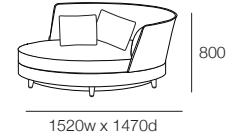

Configurations:

Package S 2 Seater Armless AE (Storage):

Components: 1x S 1600 Rectangle, 2x Back AE

Configurations:

Delta III Circle Sofa 1380 (Swivel)

Components: 1x Circle Base 1380,
1x Circle Back B1380,
2x Panama Cushion Square

Delta III Storage Circle Sofa 1380 (Storage – No Swivel)

Components: 1x Circle Base S 1380,
1x Circle Back B1380,
2x Panama Cushion Square

Delta III Packages

Package 2S Storage AE:

Components: 1x S 800 Rectangle, 1x S 1600 Rectangle, 3x Back AE
Configurations: