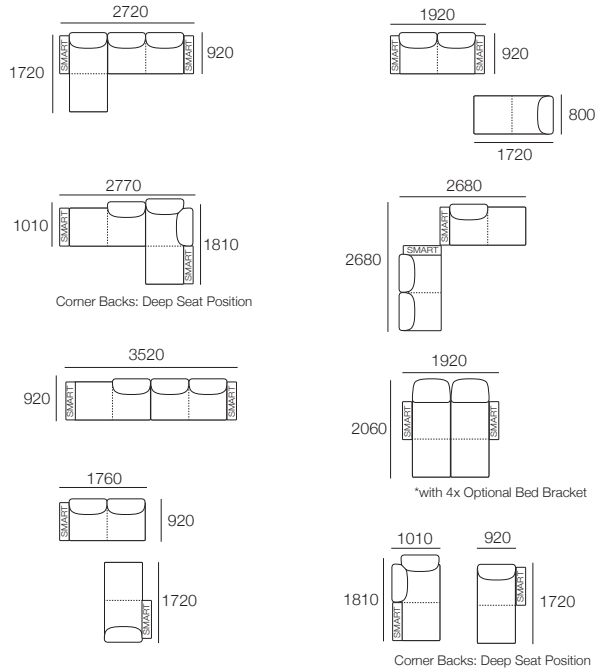

Delta III Packages

Package 1 Deluxe SMART AE:

Components: 2x Rectangle, 3x Back AE, 2x Box Arm SMART

Configurations: