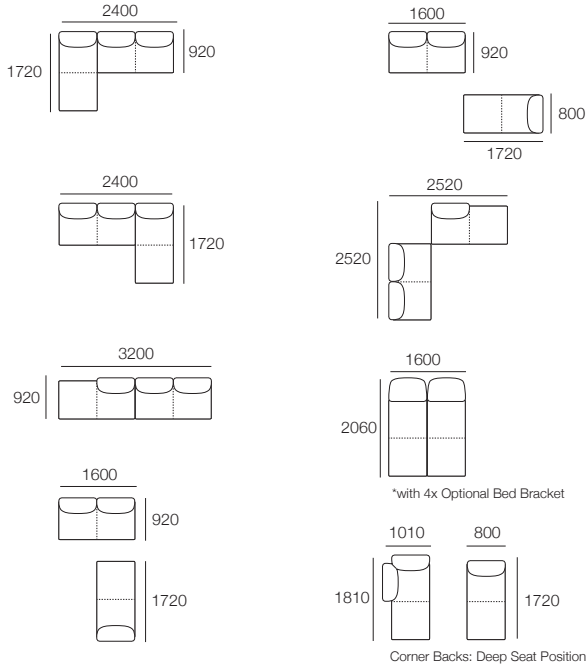

Delta III Packages

Package 1 AE:

Components: 2x Rectangle, 3x Back AE

Configurations: