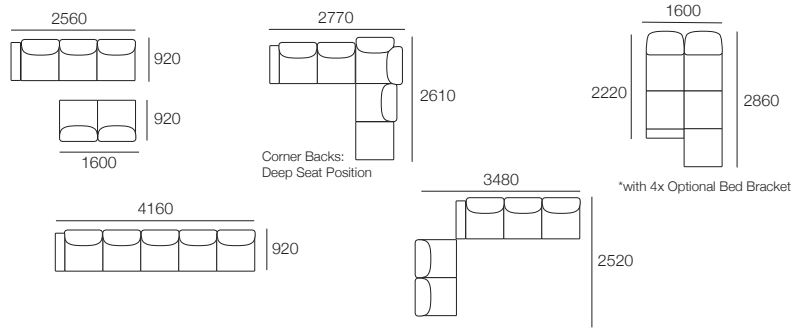

Package 6 SEP AE:

Components: 1x 3STR Base, 1x 2STR Base, 5x Back AE, 1x Box Arm SMART
Configurations: