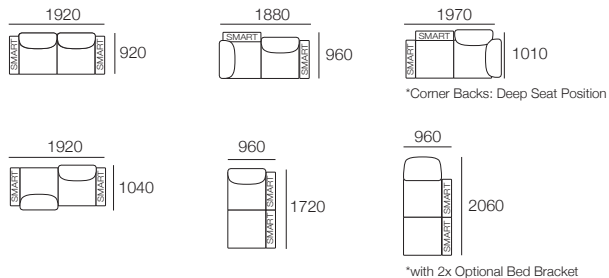

2STR Package Deluxe SEP SMART AE:

Components: 1x 2STR Base, 2x Back AE, 2x Box Arm SMART

Configurations: