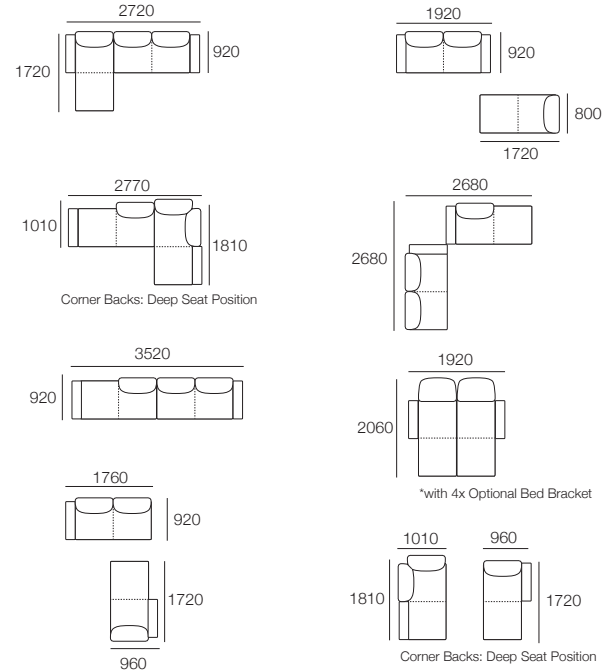

Package 1 Deluxe AE:

Components: 2x Rectangle, 3x Back AE, 2x Box Arm

Configurations: