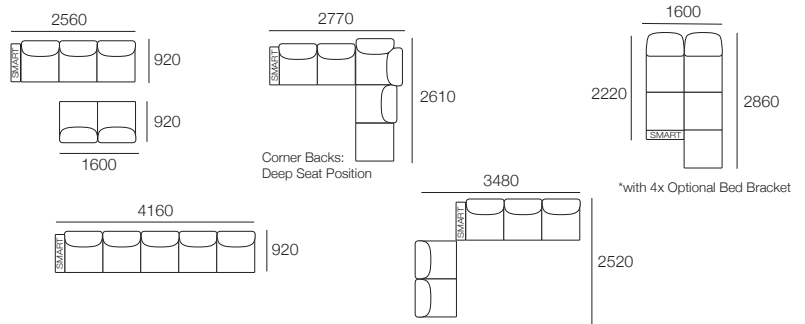

Package 6 SEP SMART AE:

Components: 1x 3STR Base, 1x 2STR Base, 5x Back AE, 1x Box Arm SMART
Configurations: