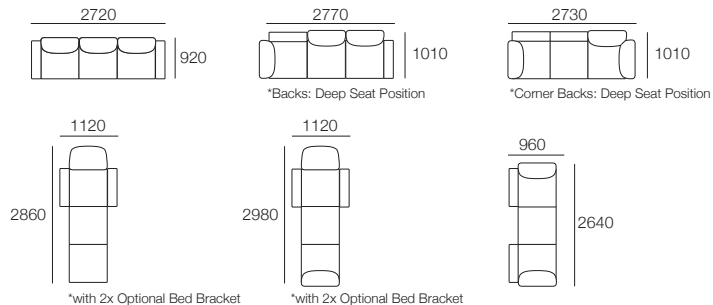

3STR Package Deluxe SEP AE:

Components: 1x 3STR Base, 2x Back AE, 2x Box Arm

Configurations: