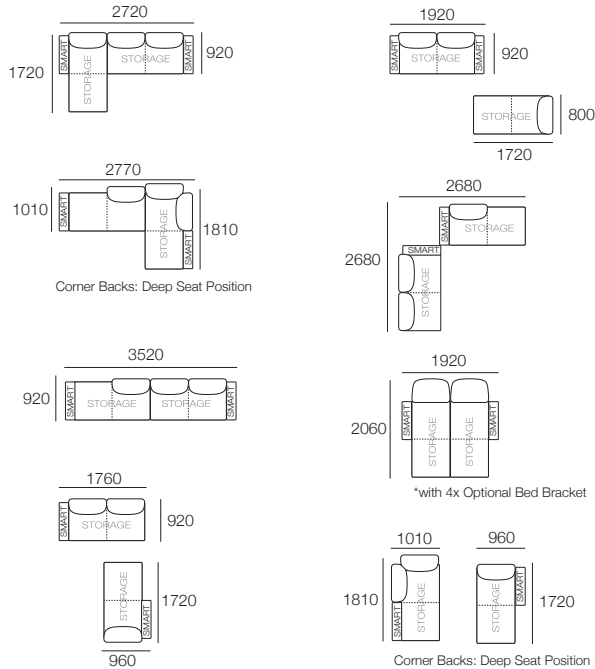

Delta III Packages

Package 2 Deluxe Storage SMART AE:

Components: 1x S 800 Rectangle, 1x S 1600 Rectangle, 3x Back AE, 2x Box Arm SMART
Configurations: