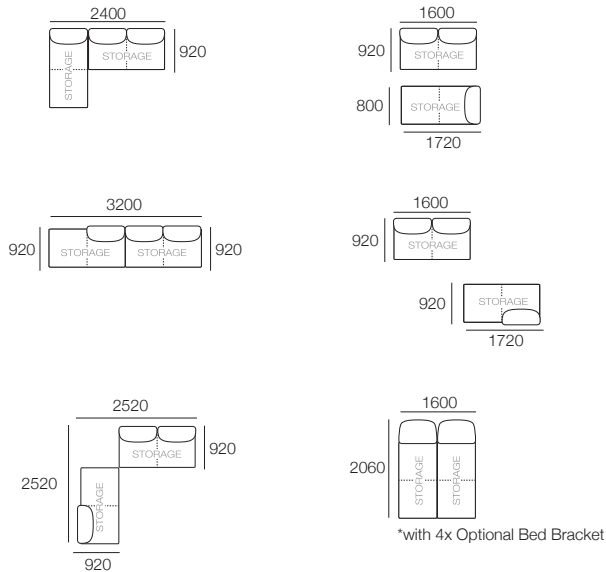

Delta III Packages

Package 2 Storage AE:

Components: 1x S 800 Rectangle, 1x S 1600 Rectangle, 3x Back AE
Configurations: