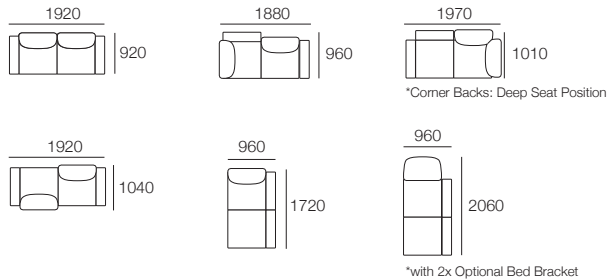

Delta III Packages

2STR Package Deluxe SEP AE:

Components: 1x 2STR Base, 2x Back AE, 2x Box Arm

Configurations: