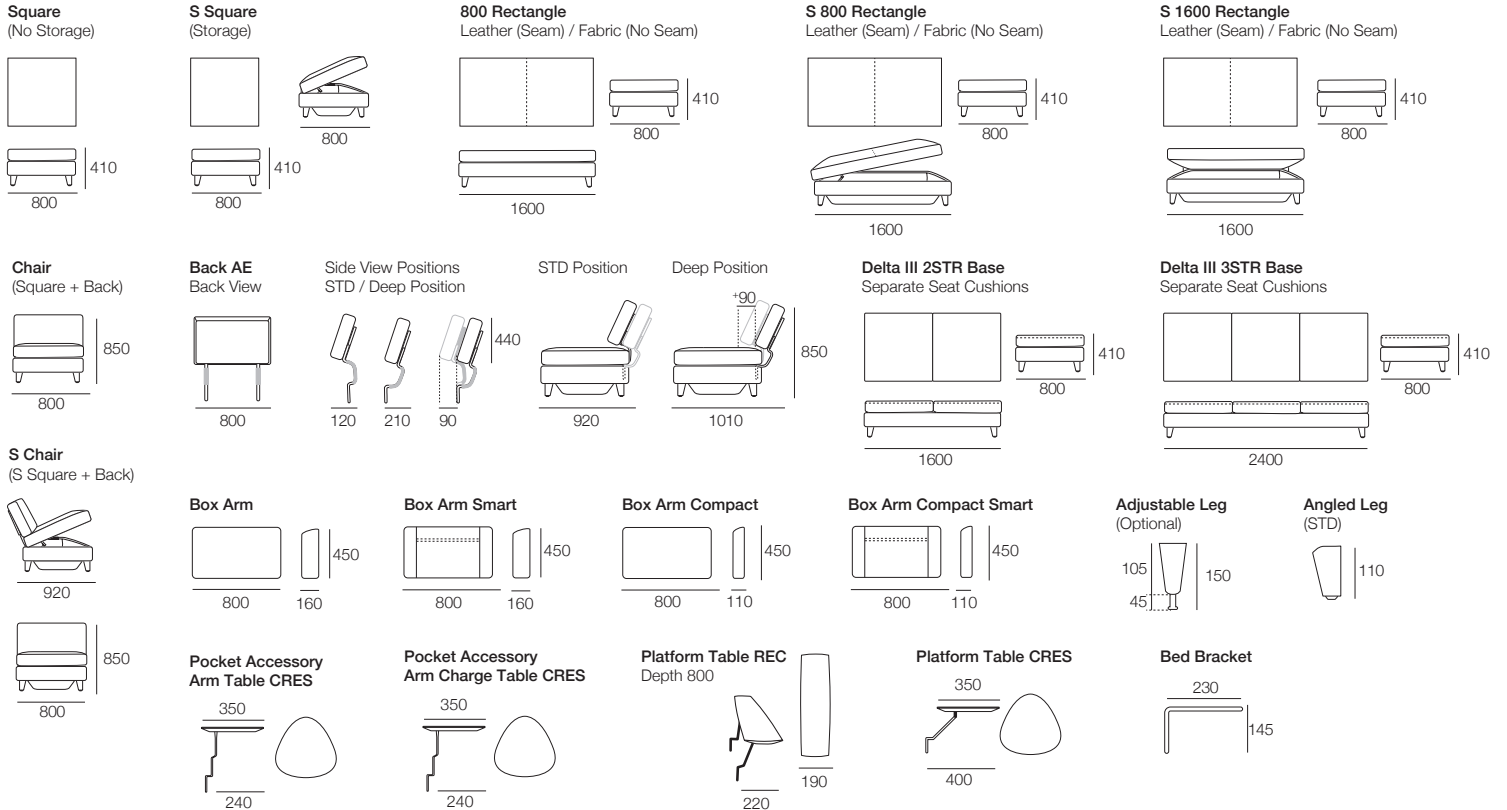

# Delta III Components

Effective June 2017. \*Use Magic Joiner M105. \*\*Seat Depths: STD Position 920 / Deep Position 1010. As King Living has a policy of continuous improvement, changes to products and specifications may be made without prior notice. Photographic Images and component drawings are representative of design only. Component details above. Any additional components and/or accessories shown are not included.

# Delta III

Effective June 2017. \*Use Magic Joiner M105. \*\*Seat Depths: STD Position 920 / Deep Position 1010. As King Living has a policy of continuous improvement, changes to products and specifications may be made without prior notice. Photographic Images and component drawings are representative of design only. Component details above. Any additional components and/or accessories shown are not included.