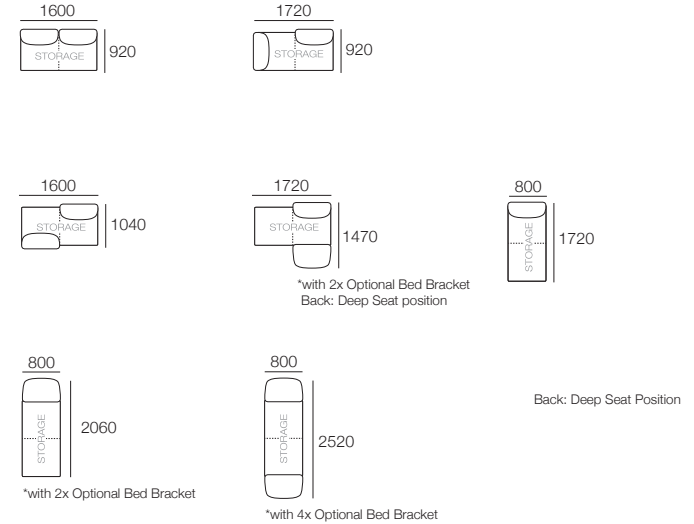

Package S 2 Seater Armless AE (Storage):

Components: 1x S 1600 Rectangle, 2x Back AE

Configurations: