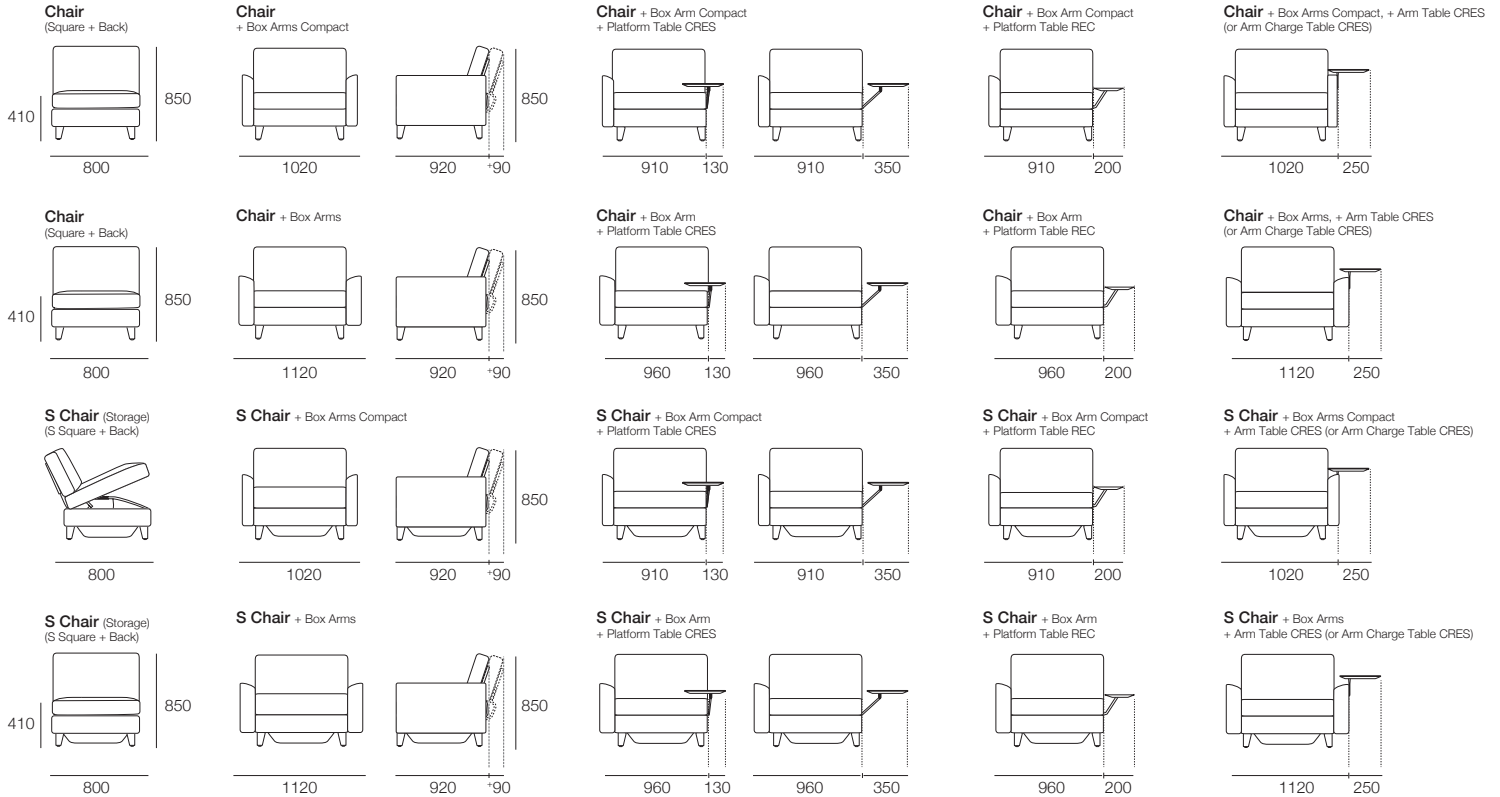

# Delta III

**KING**<sup>®</sup>  
L I V I N G

[kingliving.com](http://kingliving.com)

# Delta III Components

Effective June 2017. \*Use Magic Joiner M105. \*\*Seat Depths: STD Position 920 / Deep Position 1010. As King Living has a policy of continuous improvement, changes to products and specifications may be made without prior notice. Photographic Images and component drawings are representative of design only. Component details above. Any additional components and/or accessories shown are not included.

# Delta III

Effective June 2017. \*Use Magic Joiner M105. \*\*Seat Depths: STD Position 920 / Deep Position 1010. As King Living has a policy of continuous improvement, changes to products and specifications may be made without prior notice. Photographic Images and component drawings are representative of design only. Component details above. Any additional components and/or accessories shown are not included.