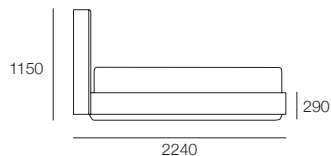

Serenade Soft Storage Bed

Double

Bed Head and Base

Leather – Stitching Detail

Top View (No Mattress)

Front View

Back View

King Single

Bed Head and Base

Leather – Stitching Detail

Top View (No Mattress)

Front View

Back View