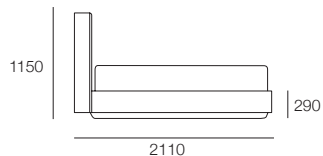

Serenade Soft Storage Bed

Double

Bed Head and Base

Leather – Stitching Detail

Top View (No Mattress)

Front View

Back View

King Single

Bed Head and Base

Leather – Stitching Detail

Top View (No Mattress)

Front View

Back View