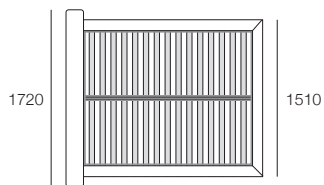

Back View

Queen

Bed Head and Base

Leather – Stitching Detail

Top View (No Mattress)

Front View

Back View

Serenade Soft Storage Bed

Double

Bed Head and Base

Fabric – Stitching Detail

Top View (No Mattress)

Front View

Back View – *Deluxe Option

Back View

King Single