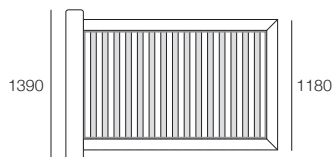

Serenade Soft Storage Bed

Double

Bed Head and Base

Leather – Stitching Detail

Top View (No Mattress)

Front View

Back View

King Single

Bed Head and Base

Leather – Stitching Detail

Top View (No Mattress)

Front View

Back View