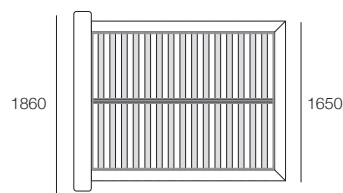

Back View – *Deluxe Option

Back View

Serenade Soft Storage Bed

King

Bed Head and Base

Leather – Stitching Detail

Top View (No Mattress)

Front View

Back View

Queen

Bed Head and Base

Leather – Stitching Detail

Top View (No Mattress)

Front View

Back View

Serenade Soft Storage Bed

Double

Bed Head and Base

Fabric – Stitching Detail

Top View (No Mattress)

Front View

Back View – *Deluxe Option

Back View

King Single