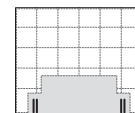

Bed Head and Base

Fabric – Stitching Detail

Top View (No Mattress)

Front View

Back View – *Deluxe Option

Back View

Serenade Soft Storage Bed

Double

Bed Head and Base

Leather – Stitching Detail

Top View (No Mattress)

Front View

Back View

King Single

Bed Head and Base

Leather – Stitching Detail

Top View (No Mattress)

Front View

Back View

Serenade Soft Storage Bed

Design Features

Storage

Upholstered base encloses a generous storage compartment.

Storage Access