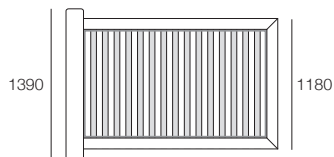

Double

Bed Head and Base

Fabric – Stitching Detail

Top View (No Mattress)

Front View

Back View – *Deluxe Option

Back View

King Single

Bed Head and Base

Fabric – Stitching Detail

Top View (No Mattress)

Front View

Back View – *Deluxe Option

Back View

Serenade Soft Storage Bed

Double