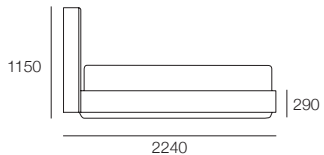

Front View

Back View – *Deluxe Option

Back View

Queen

Bed Head and Base

Fabric – Stitching Detail

Top View (No Mattress)

Front View

Back View – *Deluxe Option

Back View

Serenade Soft Storage Bed

King

Bed Head and Base

Leather – Stitching Detail

Top View (No Mattress)

Front View