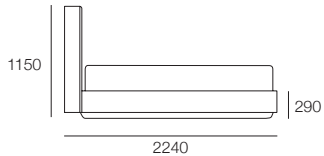

Front View

Back View – *Deluxe Option

Back View

Queen

Bed Head and Base

Fabric – Stitching Detail

Top View (No Mattress)

Front View

Back View – *Deluxe Option

Back View

Serenade Soft Storage Bed

King

Bed Head and Base

Leather – Stitching Detail

Top View (No Mattress)

Front View

Back View

Queen

Bed Head and Base

Leather – Stitching Detail

Top View (No Mattress)

Front View

Back View

Serenade Soft Storage Bed