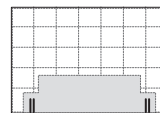

Double

Bed Head and Base

Fabric – Stitching Detail

Top View (No Mattress)

Front View

Back View – *Deluxe Option

Back View

King Single

Bed Head and Base

Fabric – Stitching Detail

Top View (No Mattress)

Front View

Back View – *Deluxe Option

Back View

Serenade Soft Storage Bed

Double

Bed Head and Base

Leather – Stitching Detail

Top View (No Mattress)

Front View

Back View

King Single

Bed Head and Base

Leather – Stitching Detail