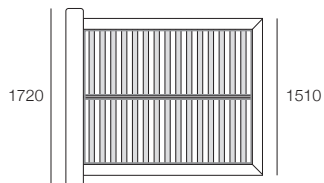

Bed Head and Base

Fabric – Stitching Detail

Top View (No Mattress)

Front View

Back View – *Deluxe Option

Back View

Serenade Soft Storage Bed

Double

Bed Head and Base

Leather – Stitching Detail

Top View (No Mattress)

Front View

Back View

King Single

Bed Head and Base

Leather – Stitching Detail