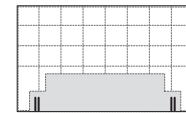

Back View

Queen

Bed Head and Base

Leather – Stitching Detail

Top View (No Mattress)

Front View

Back View

Serenade Soft Storage Bed

Double

Bed Head and Base

Fabric – Stitching Detail

Top View (No Mattress)

Front View

Back View – *Deluxe Option

Back View

King Single

Bed Head and Base

Fabric – Stitching Detail

Top View (No Mattress)

Front View

Back View – *Deluxe Option

Back View

Serenade Soft Storage Bed

Double