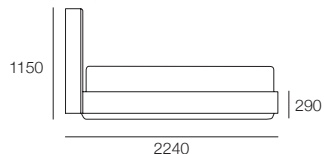

Double

Bed Head and Base

Fabric – Stitching Detail

Top View (No Mattress)

Front View

Back View – *Deluxe Option

Back View

King Single

Bed Head and Base

Fabric – Stitching Detail

Top View (No Mattress)

Front View

Back View – *Deluxe Option

Back View

Serenade Soft Storage Bed

Double