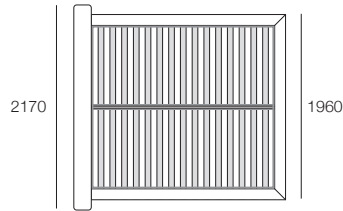

Front View

Back View – *Deluxe Option

Back View

Queen

Bed Head and Base

Fabric – Stitching Detail

Top View (No Mattress)

Front View

Back View – *Deluxe Option

Back View

Serenade Soft Storage Bed

King

Bed Head and Base

Leather – Stitching Detail

Top View (No Mattress)

Front View

Back View

Queen

Bed Head and Base

Leather – Stitching Detail

Top View (No Mattress)

Front View

Back View

Serenade Soft Storage Bed