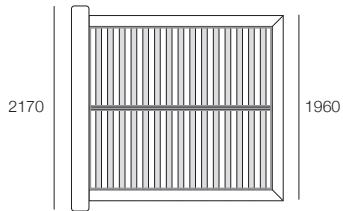

Serenade Soft Storage Bed

KING[®]
L I V I N G

kingliving.com

Serenade Soft Storage Bed

King

Bed Head and Base

Fabric – Stitching Detail

Top View (No Mattress)

Front View

Back View – *Deluxe Option

Back View

Queen

Bed Head and Base

Fabric – Stitching Detail

Top View (No Mattress)

Front View

Back View – *Deluxe Option

Back View

Serenade Soft Storage Bed

King

Bed Head and Base

Leather – Stitching Detail

Top View (No Mattress)

Front View