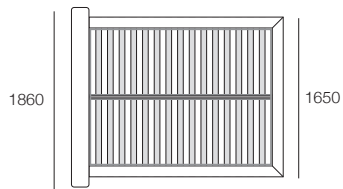

Front View

Back View – *Deluxe Option

Back View

Queen

Bed Head and Base

Fabric – Stitching Detail

Top View (No Mattress)

Front View

Back View – *Deluxe Option

Back View

Serenade Soft Storage Bed

King

Bed Head and Base

Leather – Stitching Detail

Top View (No Mattress)

Front View

Back View

Queen

Bed Head and Base

Leather – Stitching Detail

Top View (No Mattress)

Front View

Back View

Serenade Soft Storage Bed