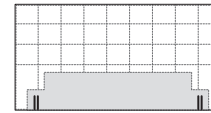

Front View

Back View – *Deluxe Option

Back View

Queen

Bed Head and Base

Fabric – Stitching Detail

Top View (No Mattress)

Front View

Back View – *Deluxe Option

Back View

Serenade Soft Storage Bed

King

Bed Head and Base

Leather – Stitching Detail

Top View (No Mattress)

Front View

Back View

Queen

Bed Head and Base

Leather – Stitching Detail

Top View (No Mattress)

Front View

Back View

Serenade Soft Storage Bed