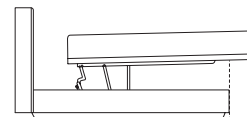

Options: STD with Tricot (Shown) or Deluxe* without Tricot

King Single Bed Leather

Bed Head Detail

Back View

*STD Option Only

Serenade Soft Storage Bed

Design Features

Storage

Bed base encloses a generous storage compartment.

Storage Access

Engineered Steel Frame opens easily to access storage.

365 (14.5")

Bed-making

Engineered Steel Frame lifts further into the bed-making position and extends past the bed base by 365 (14.5").