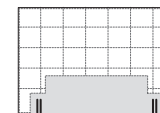

Queen Bed Leather

Bed Head Detail

Back View

*STD Option Only

Serenade Soft Storage Bed

Double Bed Fabric

Bed Head Detail

Back View

Options: STD with Tricot (Shown) or Deluxe* without Tricot

Double Bed Leather

Bed Head Detail

Back View

*STD Option Only

King Single Bed Fabric

Bed Head Detail

Back View