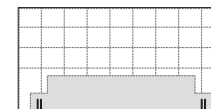

King Bed Leather

Bed Head Detail

Back View

*STD Option Only

Queen Bed Fabric

Bed Head Detail

Back View

Options: STD with Tricot (Shown) or Deluxe* without Tricot

Queen Bed Leather

Bed Head Detail

Back View

*STD Option Only

Serenade Soft Storage Bed

Double Bed Fabric

Bed Head Detail

Back View