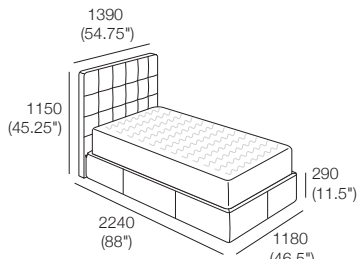

Queen Bed Leather

Bed Head Detail

Back View

*STD Option Only

Serenade Soft Storage Bed

Double Bed Fabric

Bed Head Detail

Back View

Options: STD with Tricot (Shown) or Deluxe* without Tricot

Double Bed Leather

Bed Head Detail

Back View

*STD Option Only

King Single Bed Fabric

Bed Head Detail

Back View

Options: STD with Tricot (Shown) or Deluxe* without Tricot

King Single Bed Leather

Bed Head Detail

Back View

*STD Option Only

Serenade Soft Storage Bed

Design Features

Storage