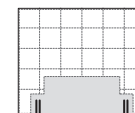

Queen Bed Leather

Bed Head Detail

Back View

*STD Option Only

Serenade Soft Storage Bed

Double Bed Fabric

Bed Head Detail

Back View

Options: STD with Tricot (Shown) or Deluxe* without Tricot

Double Bed Leather

Bed Head Detail

Back View

*STD Option Only

King Single Bed Fabric

Bed Head Detail

Back View

Options: STD with Tricot (Shown) or Deluxe* without Tricot

King Single Bed Leather

Bed Head Detail

Back View

*STD Option Only

Serenade Soft Storage Bed

Design Features

Storage