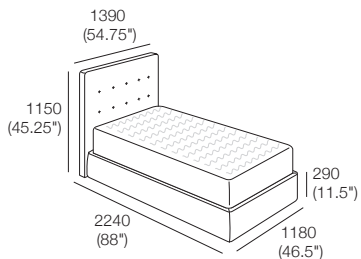

Queen Bed Leather

Bed Head Detail

Back View

*STD Option Only

Serenade Soft Storage Bed

Double Bed Fabric

Bed Head Detail

Back View

Options: STD with Tricot (Shown) or Deluxe* without Tricot

Double Bed Leather

Bed Head Detail

Back View

*STD Option Only

King Single Bed Fabric

Bed Head Detail

Back View

Options: STD with Tricot (Shown) or Deluxe* without Tricot

King Single Bed Leather

Bed Head Detail

Back View

*STD Option Only

Serenade Soft Storage Bed

Design Features

Storage