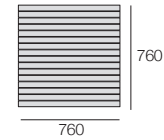

(Top View)

Table Insert 760-D760 Ceramic

Table Insert 760-D760 Timber

Seat Composition RH / LH: Platform + Seat Cushion

KingCove Packages

KING[®]
OUTDOOR

kingliving.com

Package 1 & 1HB