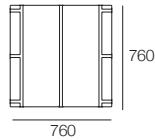

KingCove Composition

Shelf Composition RH / LH: Platform + Shelf Frame + Shelf Insert

Shelf Frame (Top View)

Shelf Frame 252-D760

Shelf Insert (Top View)

Shelf Insert 252-D760 Ceramic

Shelf Insert 252-D760 Timber

Table Composition: Platform + Table Frame + Table Insert

Platform

(Top View)

P760-D760

Table Frame

(Top View)

Table Frame 760-D760

Table Insert