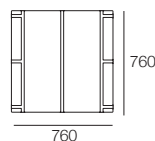

Angle Leg

Back Frame & Cushion

D200
Internal Back Frame & Cushion

BFC760 Rock or
BFC760 Salt

Shelf Insert

252-D760 Timber

Table Frame

760-D760