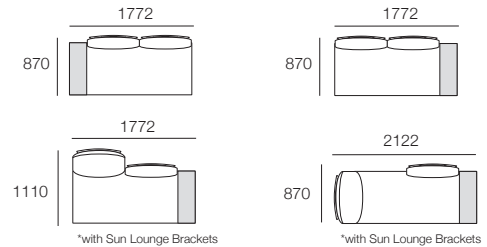

Optional Extra

*Sun Lounge Brackets

Package KingCove Table 760-D760 Ceramic:

1x Platform P760-D760, 1x Table Frame 760-D760, 1x Table Insert 760-D760 Ceramic

Package KingCove Table 760-D760 Timber:

1x Platform P760-D760, 1x Table Frame 760-D760, 1x Table Insert 760-D760 Timber