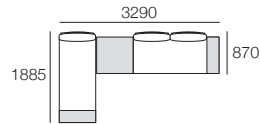

Package 3

Ceramic: Package 3

Components: 2x P1772-D760, 2x C1520-D760, 3x B760 Frame, 3x BC760, 2x Shelf Frame 252-D760, 1x P760-D760, 1x Table Frame 760-D760, 2x Shelf Insert 252-D760 Ceramic, 1x Table Insert 760-D760 Ceramic

Timber: Package 3

Components: 2x P1772-D760, 2x C1520-D760, 3x B760 Frame, 3x BC760, 2x Shelf Frame 252-D760, 1x P760-D760, 1x Table Frame 760-D760, 2x Shelf Insert 252-D760 Timber, 1x Table Insert 760-D760 Timber

Optional Extra

*Sun Lounge Brackets

*with Sun Lounge Brackets