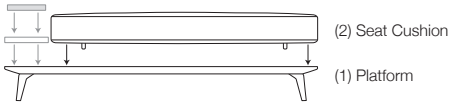

Table Composition: Platform + Table Frame + Table Insert

Platform

(Top View)

P760-D760

Table Frame

(Top View)

Table Frame 760-D760

Table Insert

(Top View)

Table Insert 760-D760 Ceramic

Table Insert 760-D760 Timber

Seat Composition RH / LH: Platform + Seat Cushion

KingCove Packages

KING[®]
OUTDOOR

kingliving.com

Package 1 & 1HB

Ceramic: Package 1 or Package 1HB** (**Hidden Back Frame & Cushion)

Components: 2x P1772-D760, 2x C1520-D760, 2x Shelf Frame 252-D760, 1x P760-D760, 1x Table Frame 760-D760, 2x Shelf Insert 252-D760 Ceramic, 1x Table Insert 760-D760 Ceramic
Package 1: 4x B760 Frame, 4x BC760. ****Package 1HB:** 4x BFC760