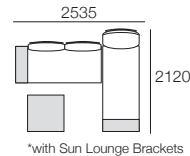

Package 3

Ceramic: Package 3

Components: 2x P1772-D760, 2x C1520-D760, 3x B760 Frame, 3x BC760, 2x Shelf Frame 252-D760, 1x P760-D760, 1x Table Frame 760-D760, 2x Shelf Insert 252-D760 Ceramic, 1x Table Insert 760-D760 Ceramic

Timber: Package 3

Components: 2x P1772-D760, 2x C1520-D760, 3x B760 Frame, 3x BC760, 2x Shelf Frame 252-D760, 1x P760-D760, 1x Table Frame 760-D760, 2x Shelf Insert 252-D760 Timber, 1x Table Insert 760-D760 Timber

Optional Extra

*Sun Lounge Brackets

*with Sun Lounge Brackets