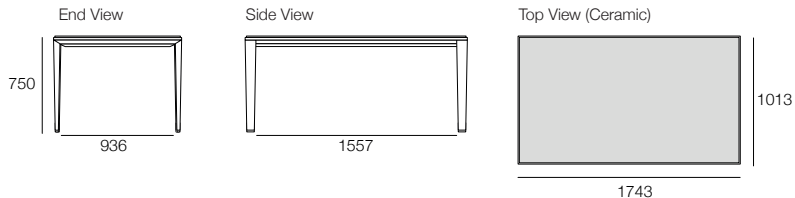

1x Platform P760-D760, 1x Table Frame 760-D760, 1x Table Insert 760-D760 Timber

Platform

Frame

Insert Ceramic

KingCove Outdoor Dining Table

KING[®]
OUTDOOR

kingliving.com

KingCove Outdoor Dining Table

Dining Table
4 Seater

Dining Table
6 Seater

Dining Table
8 Seater