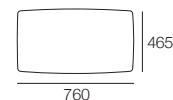

Shelf Frame

252-D760

Shelf Insert

252-D760 Ceramic

Back Cushions D200

Use With Back Frames: B760 & B1140

BC760

BC1140