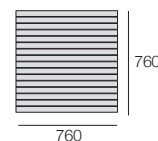

Table Insert

760-D760 Timber