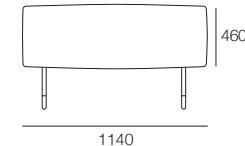

Table Insert

760-D760 Ceramic

Table Insert

760-D760 Timber

BFC1140 Rock or
BFC1140 Salt

KingCove Composition

KING[®]
OUTDOOR

kingliving.com

KingCove Composition

Shelf Composition RH / LH: Platform + Shelf Frame + Shelf Insert

Shelf Frame (Top View)

Shelf Frame 252-D760

Shelf Insert (Top View)

Shelf Insert 252-D760 Ceramic

Shelf Insert 252-D760 Timber