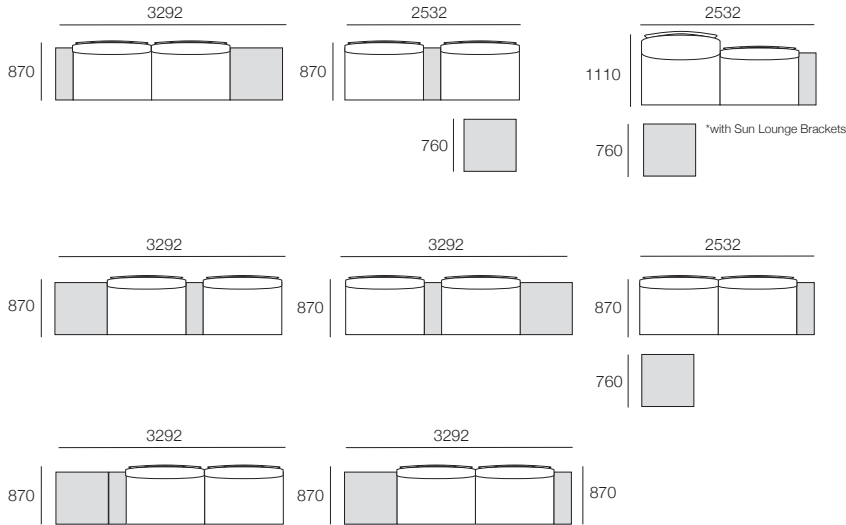

Packages: 4, 5 & Coffee Tables

Ceramic: Package 4

Components: 1x P2532-D760, 2x C1140-D760, 2x BC1140, 2x B1140 Frame, 1x Shelf Frame 252-D760, 1x Shelf Insert 252-D760 Ceramic, 1x P760-D760, 1x Table Frame 760-D760, 1x Table Insert 760-D760 Ceramic

Timber: Package 4

Components: 1x P2532-D760, 2x C1140-D760, 2x BC1140, 2x B1140 Frame, 1x Shelf Frame 252-D760, 1x Shelf Insert 252-D760 Timber, 1x P760-D760, 1x Table Frame 760-D760, 1x Table Insert 760-D760 Timber

Optional Extra

*Sun Lounge Brackets

Ceramic: Package 5

Components: 1x P1772-D760, 1x C1520-D760, 2x BC760, 2x B760 Frame, 1x Shelf Frame 252-D760, 1x Shelf Insert 252-D760 Ceramic

Timber: Package 5

Components: 1x P1772-D760, 1x C1520-D760, 2x BC760, 2x B760 Frame, 1x Shelf Frame 252-D760, 1x Shelf Insert 252-D760 Timber