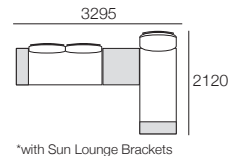

Optional Extra

*Sun Lounge Brackets

*with Sun Lounge Brackets

*with Sun Lounge Brackets

*with Sun Lounge Brackets

*with Sun Lounge Brackets

2 Seater HB & 2 Seater

Package 2 Seater HB** (**Hidden Back Frame & Cushion)