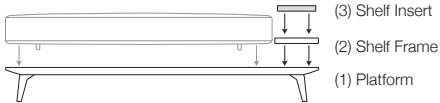

Table Insert

760-D760 Ceramic

Table Insert

760-D760 Timber

BFC1140 Rock or
BFC1140 Salt

KingCove Composition

KING[®]
OUTDOOR

kingliving.com

KingCove Composition

Shelf Composition RH / LH: Platform + Shelf Frame + Shelf Insert

Shelf Frame (Top View)

Shelf Frame 252-D760

Shelf Insert (Top View)

Shelf Insert 252-D760 Ceramic

Shelf Insert 252-D760 Timber