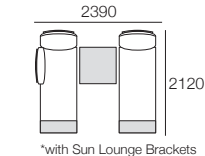

Optional Extra: *Sun Lounge Brackets

**Sun Lounge Brackets not available with HB Packages

Package 3

Ceramic: Package 3

Components: 2x P1772-D760, 2x C1520-D760, 3x B760 Frame, 3x BC760, 2x Shelf Frame 252-D760, 1x P760-D760, 1x Table Frame 760-D760, 2x Shelf Insert 252-D760 Ceramic, 1x Table Insert 760-D760 Ceramic

Optional Extra

*Sun Lounge Brackets

*with Sun Lounge Brackets

*with Sun Lounge Brackets

*with Sun Lounge Brackets

*with Sun Lounge Brackets

2 Seater HB & 2 Seater

Package 2 Seater HB** (**Hidden Back Frame & Cushion)