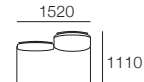

Components: 1x P1520-D760, 1x C1520-D760, 2x BFC760

Optional Extra

**Sun Lounge Brackets not available with HB Packages

Package 2 Seater

Components: 1x P1520-D760, 1x C1520-D760, 2x B760 Frame, 2x BC760

Optional Extra

*Sun Lounge Brackets

*with Sun Lounge Brackets

Packages: 4, 5 & Coffee Tables

Ceramic: Package 4

Components: 1x P2532-D760, 2x C1140-D760, 2x BC1140, 2x B1140 Frame, 1x Shelf Frame 252-D760, 1x Shelf Insert 252-D760 Ceramic, 1x P760-D760, 1x Table Frame 760-D760, 1x Table Insert 760-D760 Ceramic