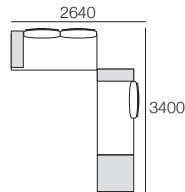

*with Sun Lounge Brackets