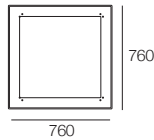

KingCove Composition

Shelf Composition RH / LH: Platform + Shelf Frame + Shelf Insert

Shelf Frame (Top View)

Shelf Frame 252-D760

Shelf Insert (Top View)

Shelf Insert 252-D760 Ceramic

Shelf Insert 252-D760 Timber

Table Composition: Platform + Table Frame + Table Insert

Platform

(Top View)

P760-D760

Table Frame

(Top View)

Table Frame 760-D760

Table Insert