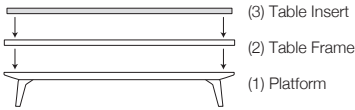

KingCove Composition

Shelf Composition RH / LH: Platform + Shelf Frame + Shelf Insert

Shelf Frame (Top View)

Shelf Frame 252-D760

Shelf Insert (Top View)

Shelf Insert 252-D760 Ceramic

Shelf Insert 252-D760 Timber

Table Composition: Platform + Table Frame + Table Insert

Platform

(Top View)

P760-D760

Table Frame

(Top View)

Table Frame 760-D760

Table Insert