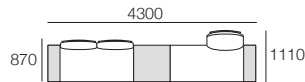

Optional Extra

*Sun Lounge Brackets

*with Sun Lounge Brackets

*with Sun Lounge Brackets

*with Sun Lounge Brackets

*with Sun Lounge Brackets

2 Seater HB & 2 Seater

Package 2 Seater HB** (**Hidden Back Frame & Cushion)