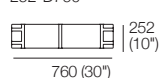

Back Bracket

Use With Back Frames: B760 & B1140

Sun Lounge Bracket

Use With Back Frames: B760 & B1140

Back Cushions D200

Use With Back Frames: B760 & B1140

Angle Leg

Shelf Frame