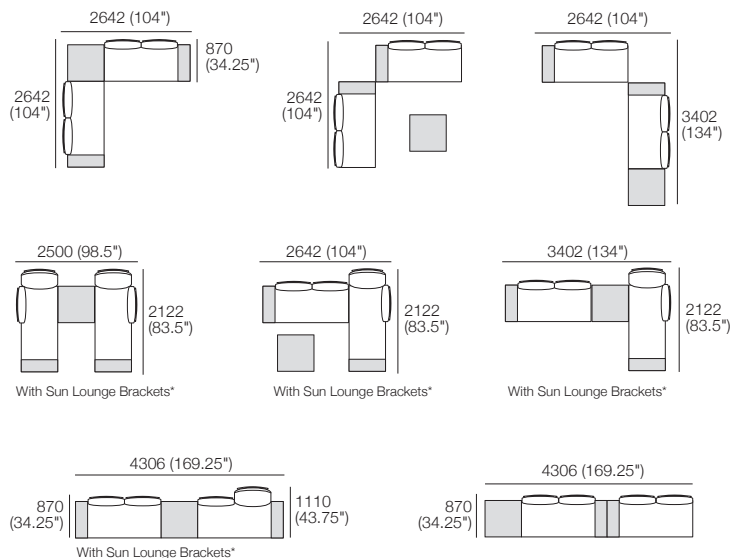

KingCove Packages

Package 1: Ceramic or Timber**

Components: 2x Platform P1772-D760, 2x Seat Cushion C1520-D760, 4x Back BC760, 4x Back Frame B760, 2x Shelf Frame 252-D760, 1x Table Frame 760-D760, 1x Platform P760-D760, 2x Shelf Insert 252-D760 Ceramic, 1x Table Insert 760-D760 Ceramic

Optional Extras: Sun Lounge Brackets*

Configurations