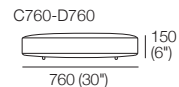

Seat Cushions