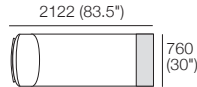

KingCove Packages

Package 4: Ceramic or Timber*

Components: 1x Platform P2532-D760, 2x Seat Cushion C1140-D760, 2x Back Frame B1140, 2x Back BC1140, 1x Shelf Frame 252-D760, 1x Shelf Insert 252-D760 Ceramic, 1x Table Frame 760-D760, 1x Table Insert 760-D760 Ceramic, 1x Platform P760-D760

Optional Extras: Sun Lounge Brackets*

Configurations

Package Sun Lounge: Ceramic or Timber*

Components: 1x Platform P1772-D760, 1x Seat Cushion C1520-D760, 1x Back Frame B760, 1x Back BC760, 1x Shelf Frame 252-D760, 1x Shelf Insert 252-D760 Ceramic,

Includes: 2x Sun Lounge Brackets

Package 5: Ceramic or Timber*

Components: 1x Platform P1772-D760, 1x Seat Cushion C1520-D760, 2x Back Frame B760, 2x Back BC760, 1x Shelf Frame 252-D760, 1x Shelf Insert 252-D760 Ceramic

Optional Extras: Sun Lounge Brackets*

Configurations

Package Table 760-D760: Ceramic or Timber*

Components: 1x Table Frame 760-D760, 1x Table Insert 760-D760 Ceramic, 1x Platform P760-D760