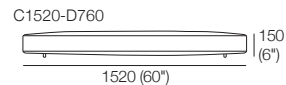

Seat Cushions