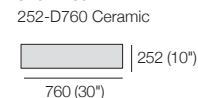

Shelf Insert