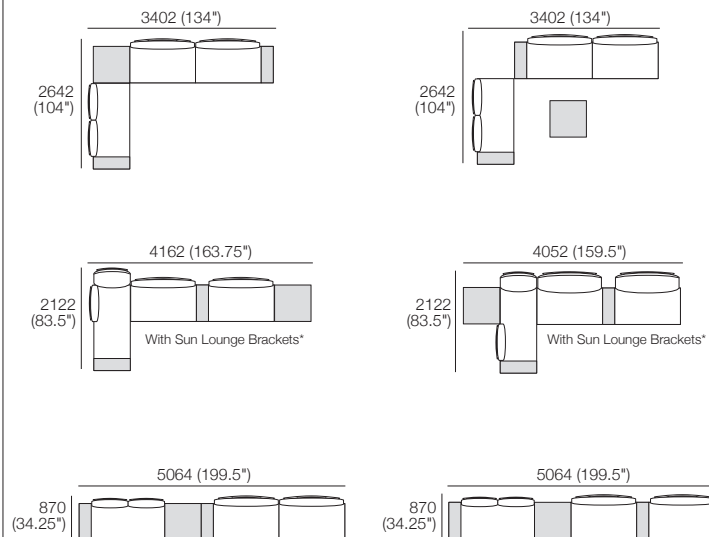

Package 2: Ceramic or Timber*

Components: 1x Platform P1772-D760, 1x Platform P2532-D760, 1x Seat Cushion C1520-D760, 2x Seat Cushion C1140-D760, 2x Back BC760, 2x Back Frame B760, 2x Back BC1140, 2x Back Frame B1140, 2x Shelf Frame 252-D760, 2x Shelf Insert 252-D760 Ceramic, 1x Table Frame 760-D760, 1x Table Insert 760-D760 Ceramic, 1x Platform P760-D760

Optional Extras: Sun Lounge Brackets*

Configurations