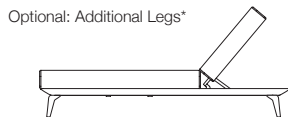

KingCove Outdoor

KING[®]
OUTDOOR

KingCove Outdoor

Platforms

Seat Cushions

Reclining Sunlounge

Back Frames

Use With Back Cushions: BC760 & BC1140