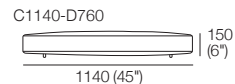

Seat Cushions