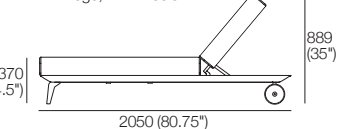

Reclining Sunlounge