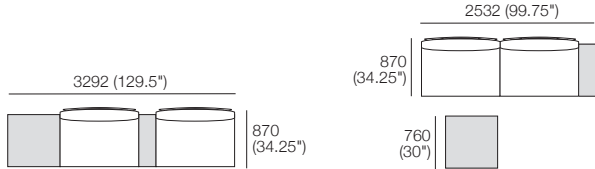

KingCove Packages

Package 4: Ceramic or Timber*

Components: 1x Platform P2532-D760, 2x Seat Cushion C1140-D760, 2x Back Frame B1140, 2x Back BC1140, 1x Shelf Frame 252-D760, 1x Shelf Insert 252-D760 Ceramic, 1x Table Frame 760-D760, 1x Table Insert 760-D760 Ceramic, 1x Platform P760-D760

Optional Extras: Sun Lounge Brackets*

Configurations