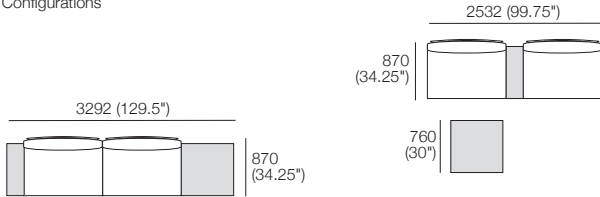

KingCove Packages

Package 4: Ceramic or Timber*

Components: 1x Platform P2532-D760, 2x Seat Cushion C1140-D760, 2x Back Frame B1140, 2x Back BC1140, 1x Shelf Frame 252-D760, 1x Shelf Insert 252-D760 Ceramic, 1x Table Frame 760-D760, 1x Table Insert 760-D760 Ceramic, 1x Platform P760-D760

Optional Extras: Sun Lounge Brackets*

Configurations