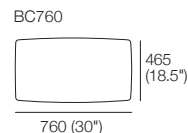

Back Bracket

Use With Back Frames: B760 & B1140

Sun Lounge Bracket

Use With Back Frames: B760 & B1140

Back Cushions D200

Use With Back Frames: B760 & B1140

Angle Leg

Shelf Frame