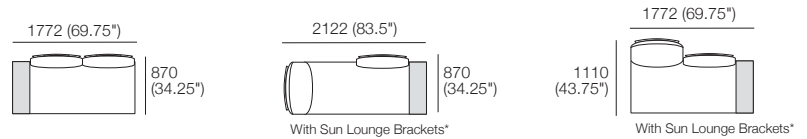

Package 5: Ceramic or Timber*

Components: 1x Platform P1772-D760, 1x Seat Cushion C1520-D760, 2x Back Frame B760, 2x Back BC760, 1x Shelf Frame 252-D760, 1x Shelf Insert 252-D760 Ceramic

Optional Extras: Sun Lounge Brackets*

Configurations