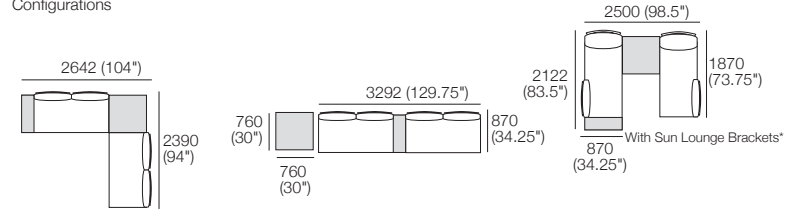

Package 6: Ceramic or Timber*

Components: 1x Platform P1520-D760, 1x Platform P1772-D760, 2x Seat Cushion C1520-D760, 4x Back BC760, 4x Back Frame B760, 1x Shelf Frame 252-D760, 1x Shelf Insert 252-D760 Ceramic, 1x Platform P760-D760, 1x Table Frame 760-D760, 1x Table Insert 760-D760 Ceramic

Optional Extras: Sun Lounge Brackets*

Configurations