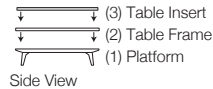

Optional Extras: Sun Lounge Brackets*

Configurations

Package Sun Lounge: Ceramic or Timber*

Components: 1x Platform P1772-D760, 1x Seat Cushion C1520-D760, 1x Back Frame B760, 1x Back BC760, 1x Shelf Frame 252-D760, 1x Shelf Insert 252-D760 Ceramic,

Includes: 2x Sun Lounge Brackets

Package 5: Ceramic or Timber*

Components: 1x Platform P1772-D760, 1x Seat Cushion C1520-D760, 2x Back Frame B760, 2x Back BC760, 1x Shelf Frame 252-D760, 1x Shelf Insert 252-D760 Ceramic

Optional Extras: Sun Lounge Brackets*

Configurations

Package Table 760-D760: Ceramic or Timber*

Components: 1x Table Frame 760-D760, 1x Table Insert 760-D760 Ceramic, 1x Platform P760-D760

KingCove Packages