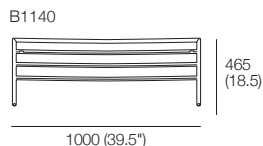

Back Bracket

Use With Back Frames: B760 & B1140

Sun Lounge Bracket

Use With Back Frames: B760 & B1140

Back Cushions D200

Use With Back Frames: B760 & B1140

Angle Leg

Shelf Frame