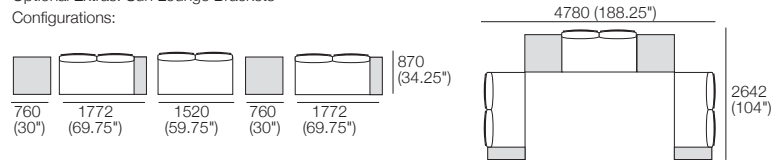

Package 7: Ceramic or Timber*

Components: 1x Platform P1520-D760, 2x Platform P1772-D760, 3x Seat Cushion C1520-D760, 6x Back BC760, 6x Back Frame B760, 2x Shelf Frame 252-D760, 2x Shelf Insert 252-D760 Ceramic, 2x Platform P760-D760, 2x Table Frame 760-D760, 2x Table Insert 760-D760 Ceramic

Optional Extras: Sun Lounge Brackets*

Configurations: