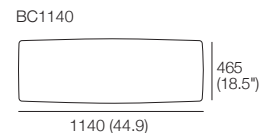

Back Bracket

Use With Back Frames: B760 & B1140

Sun Lounge Bracket

Use With Back Frames: B760 & B1140

Back Cushions D200

Use With Back Frames: B760 & B1140

Angle Leg

Shelf Frame