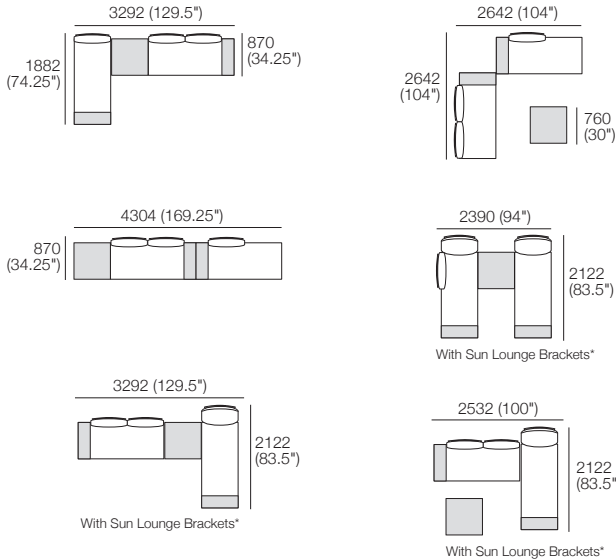

KingCove Packages

Package 3: Ceramic or Timber*

Components: 2x Platform P1772-D760, 2x Seat Cushion C1520-D760, 3x Back BC760, 3x Back Frame B760, 2x Shelf Frame 252-D760, 2x Shelf Insert 252-D760 Ceramic, 1x Table Frame 760-D760, 1x Table Insert 760-D760 Ceramic, 1x Platform P760-D760

Optional Extras: Sun Lounge Brackets*

Configurations: