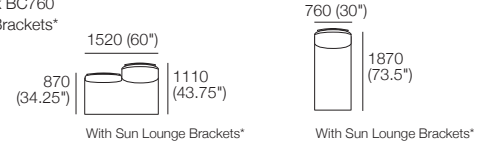

Package: 2 Seater

Components: 1x Platform P1520-D760, 1x Seat Cushion C1520-D760, 2x Back Frame B760, 2x Back BC760

Optional Extras: Sun Lounge Brackets*

Configurations: