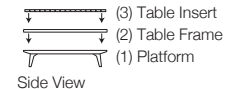

Package Table 760-D760: Ceramic or Timber*

Components: 1x Table Frame 760-D760, 1x Table Insert 760-D760 Ceramic, 1x Platform P760-D760