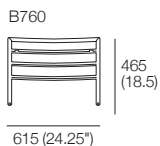

Back Bracket

Use With Back Frames: B760 & B1140

Sun Lounge Bracket

Use With Back Frames: B760 & B1140

Back Cushions D200

Use With Back Frames: B760 & B1140

Angle Leg

Shelf Frame