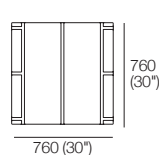

Back Bracket

Use With Back Frames: B760 & B1140

Sun Lounge Bracket

Use With Back Frames: B760 & B1140

Back Cushions D200

Use With Back Frames: B760 & B1140

Angle Leg

Shelf Frame

Shelf Insert

Shelf Insert

Table Frame

Table Insert

Table Insert

KingCove Packages

KING[®]
OUTDOOR

KingCove Packages