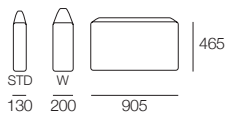

Arms Standard