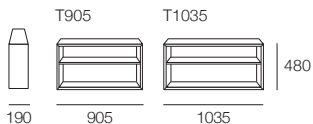

## Timber Shelves

Effective May 2018. Use Magic Joiner M115. Concerto M: Ultradown® - NO Feathers. \*Back Cushions sold separately - price extra. As King Living has a policy of continuous improvement, changes to products and specifications may be made without prior notice. Photographic Images and component drawings are representative of design only. Component details above. Any additional components and/or accessories shown are not included.