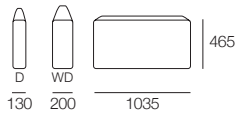

Concerto M

3 Seater STD

*Back Cushions (pictured)
- sold separately

STD: Standard

W: Wide

3 Seater Deep

*Back Cushions (pictured)
- sold separately

D: Deep

WD: Wide Deep

Arms Standard

Arms Standard With SMART Pockets™

Arms Deep

Arms Deep With SMART Pockets™

Timber Shelves

Effective May 2018. Use Magic Joiner M115. Concerto M: Ultradown® - NO Feathers. *Back Cushions sold separately - price extra. As King Living has a policy of continuous improvement, changes to products and specifications may be made without prior notice. Photographic Images and component drawings are representative of design only. Component details above. Any additional components and/or accessories shown are not included.