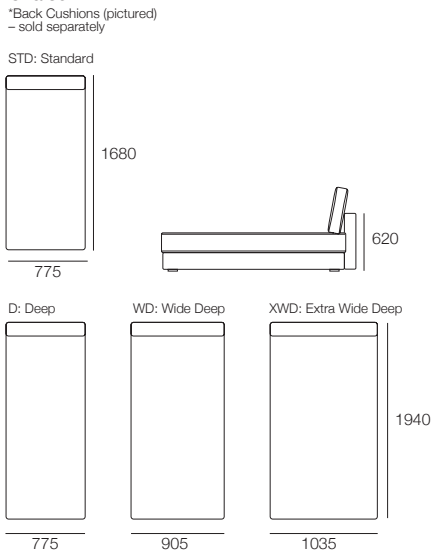

Concerto M

Ottoman (Top View)

Chaise

Concerto Curve (Top View)

Back Panel

Back Cushions

Circle Chair