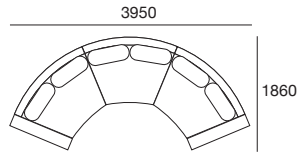

Concerto M Packages

Package 17
Additional Packages*
PLUS or SMART or PLUS SMART
Components: 3x Curve D,
6x Back Cushion STD,
2x Arm WD