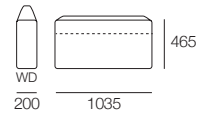

Arms Deep With SMART Pockets™