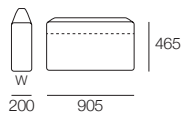

Arms Standard With SMART Pockets™