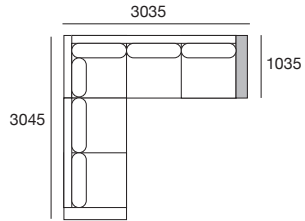

Package 1WDT
Additional Packages*
PLUS or SMART or PLUS SMART

Components: 1x 3 Seater WD, 1x 2 Seater WD,
1x Back Panel XW, 5x Back Cushion W,
1x Back Cushion SH, 1x Arm WD,
1x T1035 (Timber Shelf).