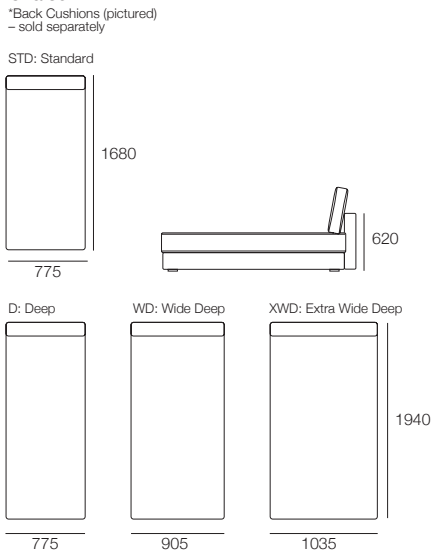

Arms Standard

Arms Standard With SMART Pockets™

Arms Deep

Arms Deep With SMART Pockets™

Timber Shelves

Effective May 2018. Use Magic Joiner M115. Concerto M: Ultradown® - NO Feathers. *Back Cushions sold separately - price extra. As King Living has a policy of continuous improvement, changes to products and specifications may be made without prior notice. Photographic Images and component drawings are representative of design only. Component details above. Any additional components and/or accessories shown are not included.

Concerto M

Ottoman (Top View)

Chaise

Concerto Curve (Top View)

Back Panel

Back Cushions

Circle Chair