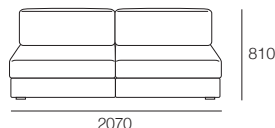

W: Wide

Chair Deep

*Back Cushions (pictured)
- sold separately

D: Deep

WD: Wide Deep

2 Seater STD

*Back Cushions (pictured)
- sold separately

STD: Standard

W: Wide

XW: Extra Wide

2 Seater Deep

*Back Cushions (pictured)
- sold separately

D: Deep

WD: Wide Deep

XWD: Extra Wide Deep

Concerto M