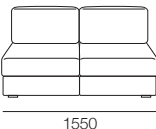

W: Wide

Chair Deep

*Back Cushions (pictured)
- sold separately

D: Deep

WD: Wide Deep

2 Seater STD

*Back Cushions (pictured)
- sold separately

STD: Standard

W: Wide

XW: Extra Wide

2 Seater Deep

*Back Cushions (pictured)
- sold separately

D: Deep

WD: Wide Deep

XWD: Extra Wide Deep

Concerto M

3 Seater STD

*Back Cushions (pictured)
- sold separately

STD: Standard

W: Wide

3 Seater Deep

*Back Cushions (pictured)
- sold separately

D: Deep

WD: Wide Deep