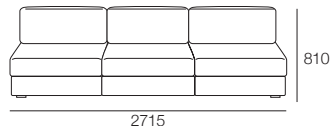

W: Wide

XW: Extra Wide

2 Seater Deep

*Back Cushions (pictured)
- sold separately

D: Deep

WD: Wide Deep

XWD: Extra Wide Deep

Concerto M

3 Seater STD

*Back Cushions (pictured)
- sold separately

STD: Standard

W: Wide

3 Seater Deep

*Back Cushions (pictured)
- sold separately

D: Deep

WD: Wide Deep

Arms Standard

Arms Standard With SMART Pockets™

Arms Deep

Arms Deep With SMART Pockets™

Timber Shelves

Effective May 2018. Use Magic Joiner M115. Concerto M: Ultradown® - NO Feathers. *Back Cushions sold separately - price extra. As King Living has a policy of continuous improvement, changes to products and specifications may be made without prior notice. Photographic Images and component drawings are representative of design only. Component details above. Any additional components and/or accessories shown are not included.