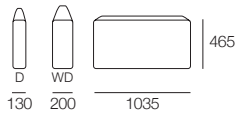

W: Wide

XW: Extra Wide

2 Seater Deep

*Back Cushions (pictured)
- sold separately

D: Deep

WD: Wide Deep

XWD: Extra Wide Deep

Concerto M

3 Seater STD

*Back Cushions (pictured)
- sold separately

STD: Standard

W: Wide

3 Seater Deep

*Back Cushions (pictured)
- sold separately

D: Deep

WD: Wide Deep

Arms Standard

Arms Standard With SMART Pockets™

Arms Deep

Arms Deep With SMART Pockets™

Timber Shelves

Effective May 2018. Use Magic Joiner M115. Concerto M: Ultradown® - NO Feathers. *Back Cushions sold separately - price extra. As King Living has a policy of continuous improvement, changes to products and specifications may be made without prior notice. Photographic Images and component drawings are representative of design only. Component details above. Any additional components and/or accessories shown are not included.