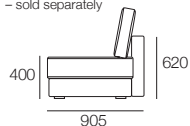

W: Wide

XW: Extra Wide

2 Seater Deep

*Back Cushions (pictured)
- sold separately

D: Deep

WD: Wide Deep

XWD: Extra Wide Deep

Concerto M

3 Seater STD

*Back Cushions (pictured)
- sold separately

STD: Standard

W: Wide

3 Seater Deep

*Back Cushions (pictured)
- sold separately

D: Deep

WD: Wide Deep