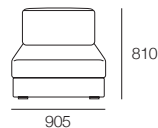

W: Wide

Chair Deep

*Back Cushions (pictured)
- sold separately

D: Deep

WD: Wide Deep

2 Seater STD

*Back Cushions (pictured)
- sold separately

STD: Standard

W: Wide

XW: Extra Wide

2 Seater Deep

*Back Cushions (pictured)
- sold separately

D: Deep

WD: Wide Deep

XWD: Extra Wide Deep

Concerto M