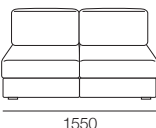

W: Wide

Chair Deep

*Back Cushions (pictured)
- sold separately

D: Deep

WD: Wide Deep

2 Seater STD

*Back Cushions (pictured)
- sold separately

STD: Standard

W: Wide

XW: Extra Wide

2 Seater Deep

*Back Cushions (pictured)
- sold separately

D: Deep

WD: Wide Deep

XWD: Extra Wide Deep

Concerto M