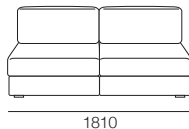

W: Wide

Chair Deep

*Back Cushions (pictured)
- sold separately

D: Deep

WD: Wide Deep

2 Seater STD

*Back Cushions (pictured)
- sold separately

STD: Standard

W: Wide

XW: Extra Wide

2 Seater Deep

*Back Cushions (pictured)
- sold separately

D: Deep

WD: Wide Deep

XWD: Extra Wide Deep

Concerto M

3 Seater STD

*Back Cushions (pictured)
- sold separately

STD: Standard

W: Wide

3 Seater Deep

*Back Cushions (pictured)
- sold separately

D: Deep

WD: Wide Deep