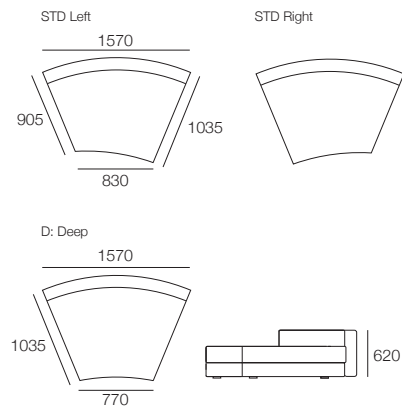

Arms Standard

Arms Standard With SMART Pockets™

Arms Deep

Arms Deep With SMART Pockets™

Timber Shelves

Effective May 2018. Use Magic Joiner M115. Concerto M: Ultradown® - NO Feathers. *Back Cushions sold separately - price extra. As King Living has a policy of continuous improvement, changes to products and specifications may be made without prior notice. Photographic Images and component drawings are representative of design only. Component details above. Any additional components and/or accessories shown are not included.

Concerto M

Ottoman (Top View)

Chaise

Concerto Curve (Top View)

Back Panel

Back Cushions

Circle Chair