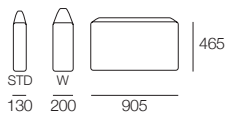

W: Wide

XW: Extra Wide

2 Seater Deep

*Back Cushions (pictured)
- sold separately

D: Deep

WD: Wide Deep

XWD: Extra Wide Deep

Concerto M

3 Seater STD

*Back Cushions (pictured)
- sold separately

STD: Standard

W: Wide

3 Seater Deep

*Back Cushions (pictured)
- sold separately

D: Deep

WD: Wide Deep

Arms Standard

Arms Standard With SMART Pockets™

Arms Deep

Arms Deep With SMART Pockets™

Timber Shelves

Effective May 2018. Use Magic Joiner M115. Concerto M: Ultradown® - NO Feathers. *Back Cushions sold separately - price extra. As King Living has a policy of continuous improvement, changes to products and specifications may be made without prior notice. Photographic Images and component drawings are representative of design only. Component details above. Any additional components and/or accessories shown are not included.