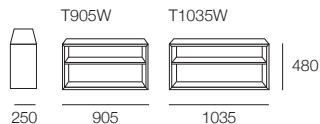

Arms Standard

Arms Standard With SMART Pockets™

Arms Deep

Arms Deep With SMART Pockets™

Timber Shelves

Effective May 2018. Use Magic Joiner M115. Concerto M: Ultradown® - NO Feathers. *Back Cushions sold separately - price extra. As King Living has a policy of continuous improvement, changes to products and specifications may be made without prior notice. Photographic Images and component drawings are representative of design only. Component details above. Any additional components and/or accessories shown are not included.