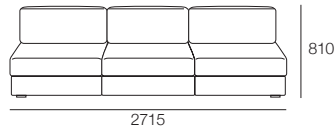

W: Wide

XW: Extra Wide

2 Seater Deep

*Back Cushions (pictured)
- sold separately

D: Deep

WD: Wide Deep

XWD: Extra Wide Deep

Concerto M

3 Seater STD

*Back Cushions (pictured)
- sold separately

STD: Standard

W: Wide

3 Seater Deep

*Back Cushions (pictured)
- sold separately

D: Deep

WD: Wide Deep

Arms Standard

Arms Standard With SMART Pockets™

Arms Deep

Arms Deep With SMART Pockets™

Timber Shelves

Effective May 2018. Use Magic Joiner M115. Concerto M: Ultradown® - NO Feathers. *Back Cushions sold separately - price extra. As King Living has a policy of continuous improvement, changes to products and specifications may be made without prior notice. Photographic Images and component drawings are representative of design only. Component details above. Any additional components and/or accessories shown are not included.