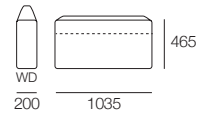

3 Seater STD

*Back Cushions (pictured)
- sold separately

STD: Standard

W: Wide

3 Seater Deep

*Back Cushions (pictured)
- sold separately

D: Deep

WD: Wide Deep

Arms Standard

Arms Standard With SMART Pockets™

Arms Deep

Arms Deep With SMART Pockets™

Timber Shelves

Effective May 2018. Use Magic Joiner M115. Concerto M: Ultradown® - NO Feathers. *Back Cushions sold separately - price extra. As King Living has a policy of continuous improvement, changes to products and specifications may be made without prior notice. Photographic Images and component drawings are representative of design only. Component details above. Any additional components and/or accessories shown are not included.