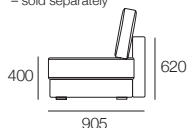

W: Wide

Chair Deep

*Back Cushions (pictured)
- sold separately

D: Deep

WD: Wide Deep

2 Seater STD

*Back Cushions (pictured)
- sold separately

STD: Standard

W: Wide

XW: Extra Wide

2 Seater Deep

*Back Cushions (pictured)
- sold separately

D: Deep

WD: Wide Deep

XWD: Extra Wide Deep

Concerto M