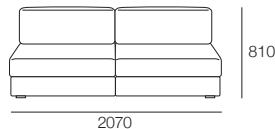

W: Wide

Chair Deep

*Back Cushions (pictured)
- sold separately

D: Deep

WD: Wide Deep

2 Seater STD

*Back Cushions (pictured)
- sold separately

STD: Standard

W: Wide

XW: Extra Wide

2 Seater Deep

*Back Cushions (pictured)
- sold separately

D: Deep

WD: Wide Deep

XWD: Extra Wide Deep

Concerto M

3 Seater STD

*Back Cushions (pictured)
- sold separately

STD: Standard

W: Wide

3 Seater Deep

*Back Cushions (pictured)
- sold separately

D: Deep

WD: Wide Deep

Arms Standard

Arms Standard With SMART Pockets™

Arms Deep

Arms Deep With SMART Pockets™

Timber Shelves

Effective May 2018. Use Magic Joiner M115. Concerto M: Ultradown® - NO Feathers. *Back Cushions sold separately - price extra. As King Living has a policy of continuous improvement, changes to products and specifications may be made without prior notice. Photographic Images and component drawings are representative of design only. Component details above. Any additional components and/or accessories shown are not included.