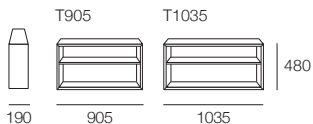

3 Seater STD

*Back Cushions (pictured)
- sold separately

STD: Standard

W: Wide

3 Seater Deep

*Back Cushions (pictured)
- sold separately

D: Deep

WD: Wide Deep

Arms Standard

Arms Standard With SMART Pockets™

Arms Deep

Arms Deep With SMART Pockets™

Timber Shelves

Effective May 2018. Use Magic Joiner M115. Concerto M: Ultradown® - NO Feathers. *Back Cushions sold separately - price extra. As King Living has a policy of continuous improvement, changes to products and specifications may be made without prior notice. Photographic Images and component drawings are representative of design only. Component details above. Any additional components and/or accessories shown are not included.