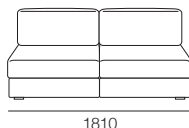

W: Wide

Chair Deep

*Back Cushions (pictured)
- sold separately

D: Deep

WD: Wide Deep

2 Seater STD

*Back Cushions (pictured)
- sold separately

STD: Standard

W: Wide

XW: Extra Wide

2 Seater Deep

*Back Cushions (pictured)
- sold separately

D: Deep

WD: Wide Deep

XWD: Extra Wide Deep

Concerto M

3 Seater STD

*Back Cushions (pictured)
- sold separately

STD: Standard

W: Wide

3 Seater Deep

*Back Cushions (pictured)
- sold separately

D: Deep

WD: Wide Deep