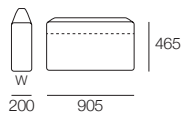

W: Wide

XW: Extra Wide

2 Seater Deep

*Back Cushions (pictured)
- sold separately

D: Deep

WD: Wide Deep

XWD: Extra Wide Deep

Concerto M

3 Seater STD

*Back Cushions (pictured)
- sold separately

STD: Standard

W: Wide

3 Seater Deep

*Back Cushions (pictured)
- sold separately

D: Deep

WD: Wide Deep

Arms Standard

Arms Standard With SMART Pockets™

Arms Deep

Arms Deep With SMART Pockets™

Timber Shelves

Effective May 2018. Use Magic Joiner M115. Concerto M: Ultradown® - NO Feathers. *Back Cushions sold separately - price extra. As King Living has a policy of continuous improvement, changes to products and specifications may be made without prior notice. Photographic Images and component drawings are representative of design only. Component details above. Any additional components and/or accessories shown are not included.