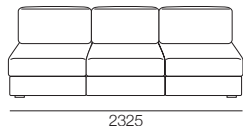

W: Wide

Chair Deep

*Back Cushions (pictured)
- sold separately

D: Deep

WD: Wide Deep

2 Seater STD

*Back Cushions (pictured)
- sold separately

STD: Standard

W: Wide

XW: Extra Wide

2 Seater Deep

*Back Cushions (pictured)
- sold separately

D: Deep

WD: Wide Deep

XWD: Extra Wide Deep

Concerto M

3 Seater STD

*Back Cushions (pictured)
- sold separately

STD: Standard

W: Wide

3 Seater Deep

*Back Cushions (pictured)
- sold separately

D: Deep

WD: Wide Deep