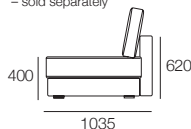

W: Wide

XW: Extra Wide

2 Seater Deep

*Back Cushions (pictured)
- sold separately

D: Deep

WD: Wide Deep

XWD: Extra Wide Deep

Concerto M

3 Seater STD

*Back Cushions (pictured)
- sold separately

STD: Standard

W: Wide

3 Seater Deep

*Back Cushions (pictured)
- sold separately

D: Deep

WD: Wide Deep