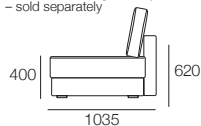

3 Seater STD

*Back Cushions (pictured)
- sold separately

STD: Standard

W: Wide

3 Seater Deep

*Back Cushions (pictured)
- sold separately

D: Deep

WD: Wide Deep

Arms Standard

Arms Standard With SMART Pockets™

Arms Deep

Arms Deep With SMART Pockets™

Timber Shelves

Effective May 2018. Use Magic Joiner M115. Concerto M: Ultradown® - NO Feathers. *Back Cushions sold separately - price extra. As King Living has a policy of continuous improvement, changes to products and specifications may be made without prior notice. Photographic Images and component drawings are representative of design only. Component details above. Any additional components and/or accessories shown are not included.