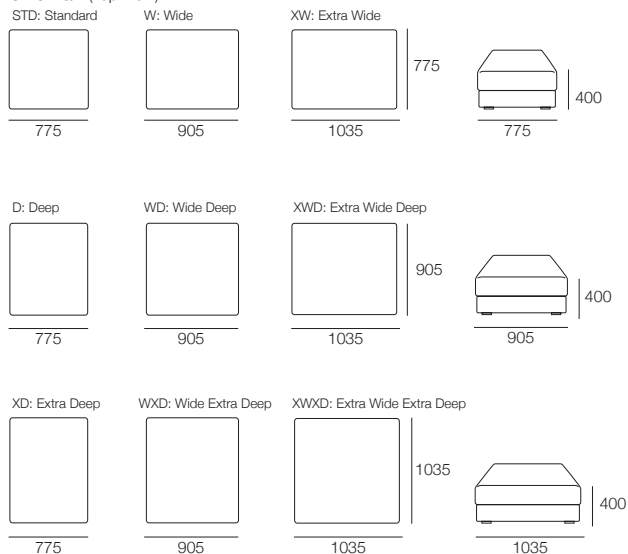

Concerto M

Ottoman (Top View)