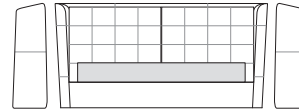

Front View

Back View

Queen

Bed Head and Base

Fabric – Stitching Detail

Top View (No Mattress)

Front View

Back View

Symphony Storage Bed

Super King

Bed Head and Base

Leather – Stitching Detail

Top View (No Mattress)

Front View

Back View

Queen

Bed Head and Base

Leather – Stitching Detail

Top View (No Mattress)

Front View

Back View

Effective September 2017. **Some Bed Head upholstery options use Tricot (indicated above in grey). Mattress not included – price extra. As King Living has a policy of continuous improvement, changes to products and specifications may be made without prior notice. Images and drawings are representative of design only. Any additional components and/or accessories shown are not included.

Symphony Storage Bed

Double

Bed Head and Base

Fabric – Stitching Detail

Top View (No Mattress)

Front View

Back View

King Single