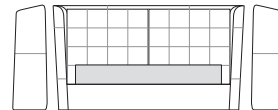

Front View

Back View

Queen

Bed Head and Base

Fabric – Stitching Detail

Top View (No Mattress)

Front View

Back View

Symphony Storage Bed

Super King

Bed Head and Base

Leather – Stitching Detail

Top View (No Mattress)

Front View

Back View

Queen

Bed Head and Base

Leather – Stitching Detail

Top View (No Mattress)

Front View

Back View

Effective September 2017. **Some Bed Head upholstery options use Tricot (indicated above in grey). Mattress not included – price extra. As King Living has a policy of continuous improvement, changes to products and specifications may be made without prior notice. Images and drawings are representative of design only. Any additional components and/or accessories shown are not included.

Symphony Storage Bed

Double

Bed Head and Base

Fabric – Stitching Detail

Top View (No Mattress)

Front View

Back View

King Single