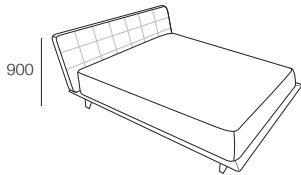

Top View (No Mattress)

Front View

Back View

Super Single

Bed Head and Base

Leather – Stitching Detail

Top View (No Mattress)

Front View

Back View

Effective June 2017. **Some Bed Head upholstery options use Tricot (indicated above in grey). Mix option not available for Fabric. Mattress not included – price extra. As King Living has a policy of continuous improvement, changes to products and specifications may be made without prior notice. Images and drawings are representative of design only. Any additional components and/or accessories shown are not included.

Encore Bed

King

Bed Head and Base

Mix – Stitching Detail

Top View (No Mattress)

Front View

Back View

Queen