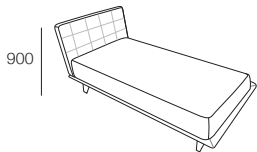

Bed Head and Base

Leather – Stitching Detail

Top View (No Mattress)

Front View

Back View

Queen

Bed Head and Base

Leather – Stitching Detail

Top View (No Mattress)

Front View

Back View

Super Single

Bed Head and Base

Leather – Stitching Detail

Top View (No Mattress)

Front View

Back View

Effective June 2017. **Some Bed Head upholstery options use Tricot (indicated above in grey). Mix option not available for Fabric. Mattress not included – price extra. As King Living has a policy of continuous improvement, changes to products and specifications may be made without prior notice. Images and drawings are representative of design only. Any additional components and/or accessories shown are not included.

Encore Bed

King

Bed Head and Base

Mix – Stitching Detail

Top View (No Mattress)

Front View

Back View

Queen