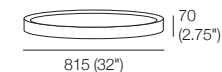

S High

Bongo Tray Accessory (Timber Veneer)

Standard

Medium

High

Large