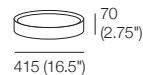

S High

Bongo Tray Accessory (Timber Veneer)

Standard

Medium

High

Large