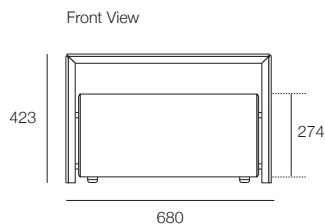

# Serenade Bedside Table

**Serenade Bedside 680 LED** – with LED light

**Serenade Bedside 680** – without LED\* Light

Table Top Finishes\*\*: King Living timber colours or marble

**Serenade Bedside 550 LED** – with LED light