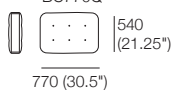

Felix Studio Bed Components

Platforms

D1050 (41.5")

P2150-D1050

Seat Cushions

(TouchGlide® Technology)

CE2150-D780/1000

Seat Cushions

(TouchGlide® Technology and SMART Pockets™)

CE2150-D780/1000 SMART

Back Panels

D270 (10.75")

BE2150

Back Panels

(SMART Pockets™)
D270 (10.75")

BE2150 SMART

Back Cushions P (Plain)

(Fabric and Leather)
D140 (5.5")

BC720P

BC770P

BC870P

Back Cushions Q (Quilted)

(Fabric Only)
D140 (5.5")

BC720Q

BC770Q

BC870Q

Felix Table Round 350

(Swivel)

350 (13.75")

Felix Charging Table 350

(Swivel)

350 (13.75")

King Sofa Light LED

Package

Felix Studio Bed Package

(TouchGlide® Technology and SMART Pockets™)

1x P2150-D1050, 1x BE2150 SMART
1x CE2150-D780-1000 SMART
2x BC870P