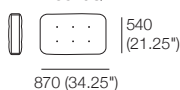

Back Cushions Q (Quilted)

(Fabric Only)
D140 (5.5")

BC720Q

BC770Q

BC870Q

Felix Table Round 350

(Swivel)

350 (13.75")