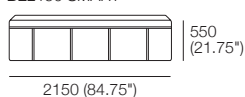

Back Panels

(SMART Pockets™)
D270 (10.75")

BE2150 SMART

Back Cushions P (Plain)

(Fabric and Leather)
D140 (5.5")

BC720P

BC770P

BC870P