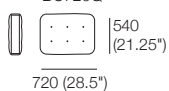

Back Cushions Q (Quilted)

(Fabric Only)
D140 (5.5")

BC720Q