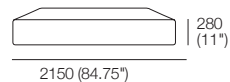

(TouchGlide® Technology)

CE2150-D780/1000

Seat Cushions

(TouchGlide® Technology and SMART Pockets™)

CE2150-D780/1000 SMART

Back Panels

D270 (10.75")

BE2150