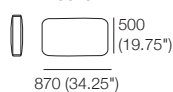

Back Panels

(SMART Pockets™)
D270 (10.75")

BE2150 SMART

Back Cushions P (Plain)

(Fabric and Leather)
D140 (5.5")

BC720P

BC770P

BC870P

Back Cushions Q (Quilted)

(Fabric Only)
D140 (5.5")

BC720Q

BC770Q

BC870Q

Felix Table Round 350

(Swivel)

350 (13.75")