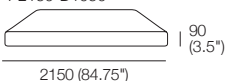

Felix Studio Bed

KING[®]
L I V I N G

kingliving.com

Felix Studio Bed Components

Platforms

D1050 (41.5")

P2150-D1050

Seat Cushions