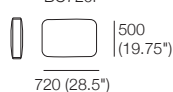

Back Panels

(SMART Pockets™)
D270 (10.75")

BE2150 SMART

Back Cushions P (Plain)

(Fabric and Leather)
D140 (5.5")

BC720P

BC770P

BC870P