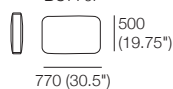

Back Panels

(SMART Pockets™)
D270 (10.75")

BE2150 SMART

Back Cushions P (Plain)

(Fabric and Leather)
D140 (5.5")

BC720P

BC770P

BC870P