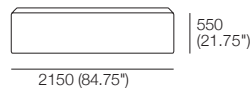

(TouchGlide® Technology)

CE2150-D780/1000

Seat Cushions

(TouchGlide® Technology and SMART Pockets™)

CE2150-D780/1000 SMART

Back Panels

D270 (10.75")

BE2150