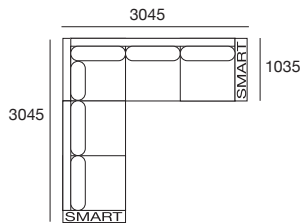

Package 1WD SMART

1x 3 Seater WD, 1x 2 Seater WD,
1x Back Panel XW, 5x Back Cushion W,
1x Back Cushion SH, 2x Arm WD SMART

Package 1WD PLUS SMART

Includes S/Steel Support Frame
for each Back Cushion