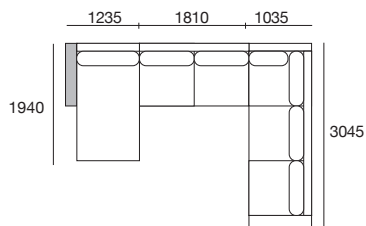

Package 21WDT

1x 3 Seater WD, 1x 2 Seater WD,
1x Chaise XWD, 1x Back Panel XW,
1x Back Cushion XW, 5x Back Cushion W,
1x Back Cushion SH, 1x Arm WD,
1x T1035 (Timber Shelf)

Package 21WDT PLUS

Includes S/Steel Support Frame
for each Back Cushion