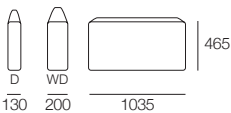

2 Seater Deep

Concerto M

3 Seater STD

3 Seater Deep

Arms Standard

Arms Standard With SMART Pockets™

Arms Deep

Arms Deep With SMART Pockets™