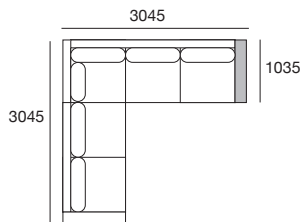

Concerto M Packages

Package 1WDT

1x 3 Seater WD, 1x 2 Seater WD,
1x Back Panel XW, 5x Back Cushion W,
1x Back Cushion SH, 1x Arm WD,
1x T1035 (Timber Shelf)

Package 1WDT PLUS

Includes S/Steel Support Frame
for each Back Cushion