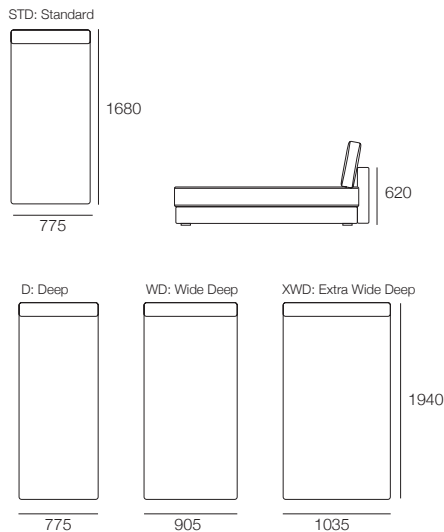

Concerto M

Ottoman (Top View)

Chaise

Concerto Curve (Top View)

Back Panel

Back Cushions

Circle Chair