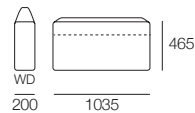

2 Seater Deep

Concerto M

3 Seater STD

3 Seater Deep

Arms Standard

Arms Standard With SMART Pockets™

Arms Deep

Arms Deep With SMART Pockets™