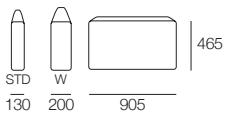

2 Seater Deep

Concerto M

3 Seater STD

3 Seater Deep

Arms Standard

Arms Standard With SMART Pockets™

Arms Deep

Arms Deep With SMART Pockets™