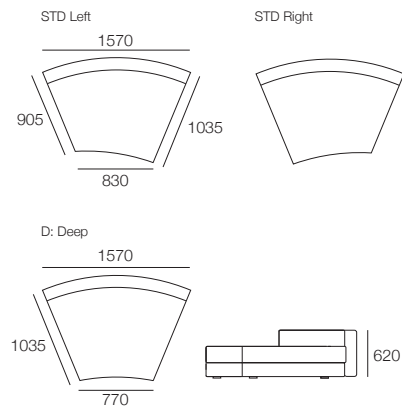

Concerto M

Ottoman (Top View)

Chaise

Concerto Curve (Top View)

Back Panel

Back Cushions

Circle Chair

Concerto M Packages