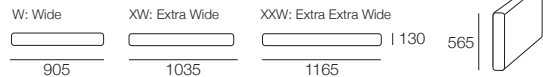

Concerto M

Ottoman (Top View)

Chaise

Concerto Curve (Top View)

Back Panel

Back Cushions

Circle Chair