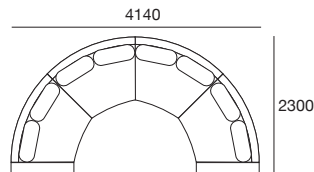

Package 21WDT PLUS SMART

Includes S/Steel Support Frame
for each Back Cushion

Package 17

3x Curve D, 6x Back Cushion STD,
2x Arm WD

Package 17 PLUS

Includes S/Steel Support Frame
for each Back Cushion

Package 4