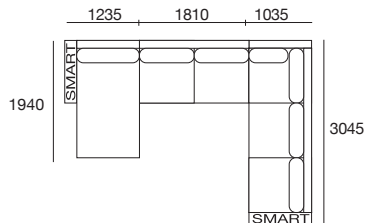

Includes S/Steel Support Frame
for each Back Cushion

Package 1WD SMART

1x 3 Seater WD, 1x 2 Seater WD,
1x Back Panel XW, 5x Back Cushion W,
1x Back Cushion SH, 2x Arm WD SMART

Package 1WD PLUS SMART

Includes S/Steel Support Frame
for each Back Cushion