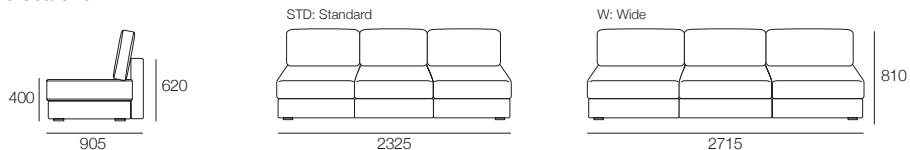

Concerto M

with Memory Foam Cushioning

KING[®]
L I V I N G

kingliving.com

Concerto M

Chair STD

Chair Deep

2 Seater STD

2 Seater Deep

Concerto M

3 Seater STD

3 Seater Deep

Arms Standard

Arms Standard With SMART Pockets™

Arms Deep

Arms Deep With SMART Pockets™