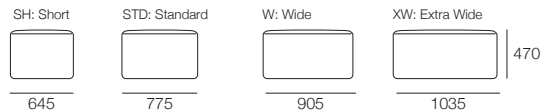

Concerto M

Ottoman (Top View)

Chaise

Concerto Curve (Top View)

Back Panel

Back Cushions

Circle Chair

Concerto M Packages