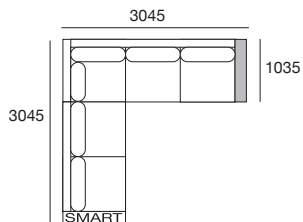

Package 1WDT SMART

1x 3 Seater WD, 1x 2 Seater WD,
1x Back Panel XW, 5x Back Cushion W,
1x Back Cushion SH, 1x Arm WD SMART,
1x T1035 (Timber Shelf)

Package 1WDT PLUS SMART

Includes S/Steel Support Frame
for each Back Cushion