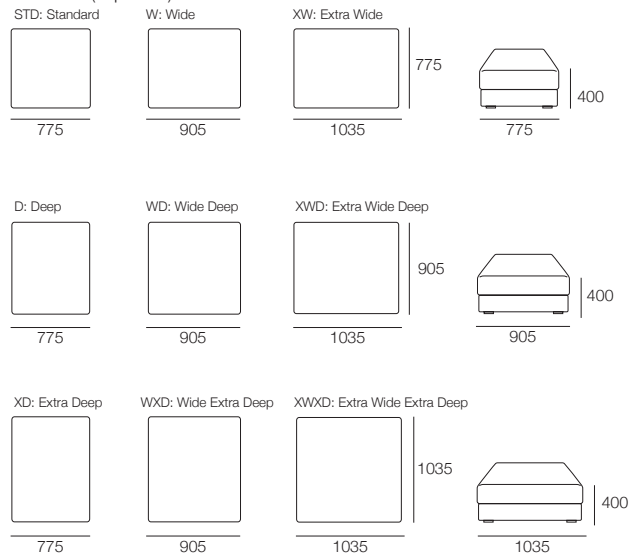

Concerto M

Ottoman (Top View)