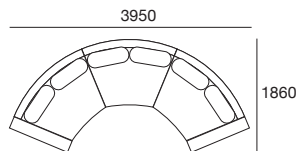

Package 17

3x Curve D, 6x Back Cushion STD,
2x Arm WD

Package 17 PLUS

Includes S/Steel Support Frame
for each Back Cushion