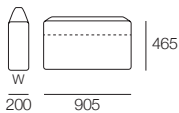

2 Seater Deep

Concerto M

3 Seater STD

3 Seater Deep

Arms Standard

Arms Standard With SMART Pockets™

Arms Deep

Arms Deep With SMART Pockets™