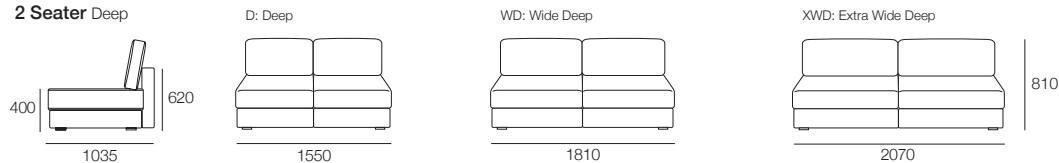

Concerto M

with Memory Foam Cushioning

KING[®]
L I V I N G

kingliving.com

Concerto M

Chair STD

Chair Deep

2 Seater STD

2 Seater Deep

Concerto M

3 Seater STD

3 Seater Deep

Arms Standard

Arms Standard With SMART Pockets™

Arms Deep

Arms Deep With SMART Pockets™