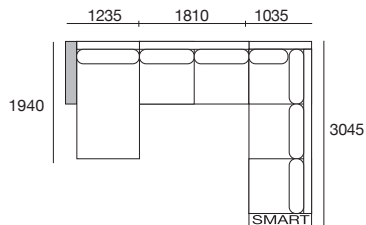

Package 21WDT SMART

1x 3 Seater WD, 1x 2 Seater WD,
1x Chaise XWD, 1x Back Panel XW,
1x Back Cushion XW, 5x Back Cushion W,
1x Back Cushion SH, 1x Arm WD SMART,
1x T1035 (Timber Shelf)

Package 21WDT PLUS SMART

Includes S/Steel Support Frame
for each Back Cushion