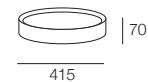

Bongo Standard Tray
(Timber Veneer)

Bongo Medium Tray
(Timber Veneer)

Bongo Large Tray
(Timber Veneer)

Bongo High Tray
(Timber Veneer)

Bongo S

Bongo S
(Storage with Soft Top)

Bongo S STD

Bongo S Medium

Large Otto Cube