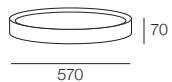

Bongo & Otto

KING[®]
L I V I N G

kingliving.com

Bongo

Bongo Standard
(Round)

Bongo Medium
(Round)

Bongo Large
(Round)

Bongo High
(Round)

Bongo Standard Tray
(Timber Veneer)

Bongo Medium Tray
(Timber Veneer)

Bongo Large Tray
(Timber Veneer)

Bongo High Tray
(Timber Veneer)

Bongo S

Bongo S
(Storage with Soft Top)

Bongo S STD

Bongo S Medium