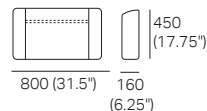

Box Arm Smart