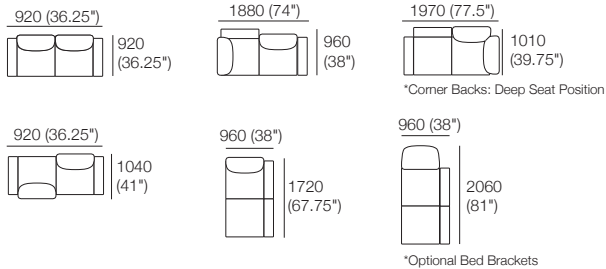

Delta III Packages

Package: 2 STR DLX SEP AE

Components: 1x 2STR Base SEP, 2x Back AE, 2x Delta III Box Arm
Configurations: