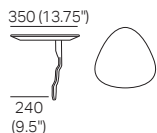

**S Circle 1380** (Storage – No Swivel)  
1x Base S 1380,  
1x Back B1380

**Box Arm**

**Box Arm Smart**

**Box Arm Compact**

**Box Arm Compact Smart**

**SMART Pocket Accessory**  
**Arm Table CRES**

**SMART Pocket Accessory**  
**Arm Charge Table CRES**