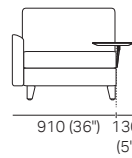

**Platform Table CRES**

**Platform Table REC**  
Depth 800

**Angled Leg**  
(STD)

**Adjustable Leg**  
(Optional)

**Bed Bracket**

# Delta III

**Chair**  
(Square + Back)

**Chair**  
+ Box Arms Compact

**Chair + Box Arm Compact**  
+ Platform Table CRES

**Chair + Box Arm Compact**  
+ Platform Table REC

**Chair + Box Arms Compact, + Arm Table CRES**  
(or Arm Charge Table CRES)

**Chair**  
(Square + Back)

**Chair** + Box Arms

**Chair + Box Arm**  
+ Platform Table CRES

**Chair + Box Arm**  
+ Platform Table REC

**Chair + Box Arms, + Arm Table CRES**  
(or Arm Charge Table CRES)

**S Chair (Storage)**  
(S Square + Back)