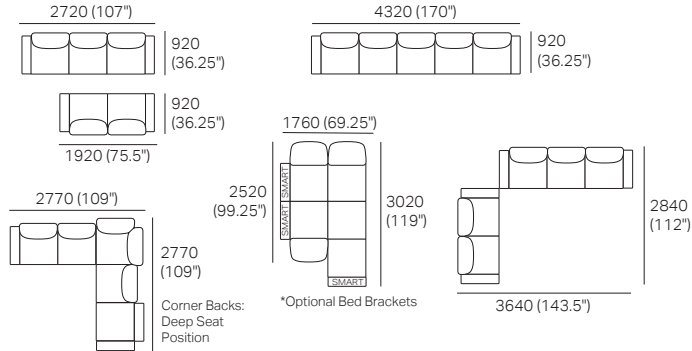

Delta III Packages

Package 7 SEP AE:

Components: 1x 3STR Base SEP, 1x 2STR Base SEP, 5x Back AE, 4x Box Arm

Configurations: