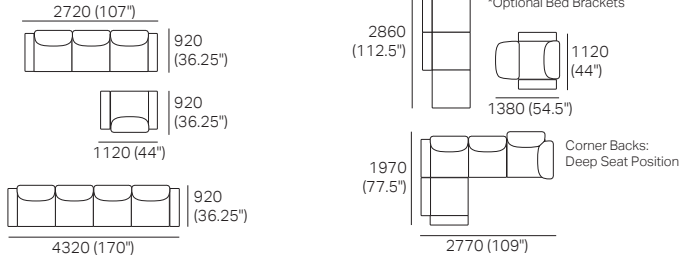

Package 8 SEP AE:

Components: 1x 3STR Base SEP, 1x Square, 4x Back AE, 4x Box Arm

Configurations: