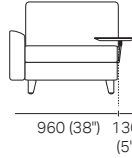

**Platform Table CRES**

**Platform Table REC**  
Depth 800

**Angled Leg**  
(STD)

**Adjustable Leg**  
(Optional)

**Bed Bracket**

# Delta III

**Chair**  
(Square + Back)

**Chair**  
+ Box Arms Compact

**Chair + Box Arm Compact**  
+ Platform Table CRES

**Chair + Box Arm Compact**  
+ Platform Table REC

**Chair + Box Arms Compact, + Arm Table CRES**  
(or Arm Charge Table CRES)

**Chair**  
(Square + Back)

**Chair** + Box Arms

**Chair + Box Arm**  
+ Platform Table CRES

**Chair + Box Arm**  
+ Platform Table REC

**Chair + Box Arms, + Arm Table CRES**  
(or Arm Charge Table CRES)

**S Chair (Storage)**  
(S Square + Back)