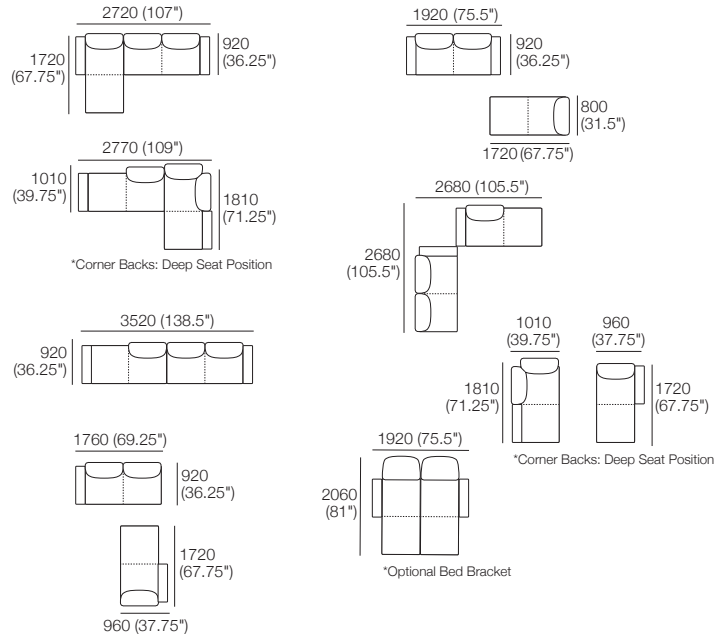

Package: 1 Deluxe AE

Components: 2x Rectangle, 3x Back AE, 2x Box Arm

Configurations: