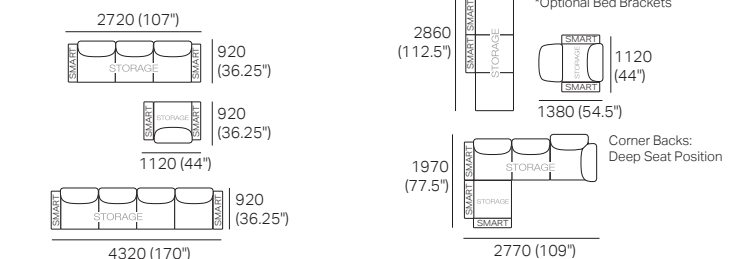

Package 8S Storage SEP SMART AE:

Components: 1x 3STR Base SEP Storage, 1x Square S, 4x Back AE, 4x Box Arm SMART

Configurations: