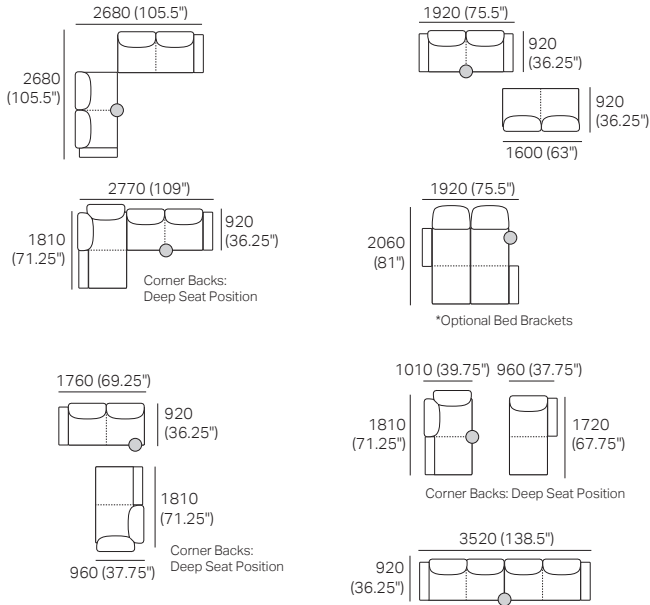

Delta III Packages

Package 3T Deluxe AE

(with FREE Square or FREE Storage)

Components: 2x Rectangle, 4x Back AE, 2x Box Arm, 1x Platform Table RND Timber
Configurations: