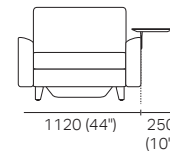

**S Chair (Storage)**  
(S Square + Back)

**S Chair + Box Arms**

**S Chair + Box Arm**  
+ Platform Table CRES

**S Chair + Box Arm**  
+ Platform Table REC

**S Chair + Box Arms**  
+ Arm Table CRES (or Arm Charge Table CRES)

DT2016313 v18

Effective August 2018. \*Use Magic Joiner M105. \*\*Seat Depths: STD Position 920 (36.25") / Deep Position 1010 (39.75"). As King Living has a policy of continuous improvement, changes to products and specifications may be made without prior notice. Images and drawings are representative of design only. Accessories not included.