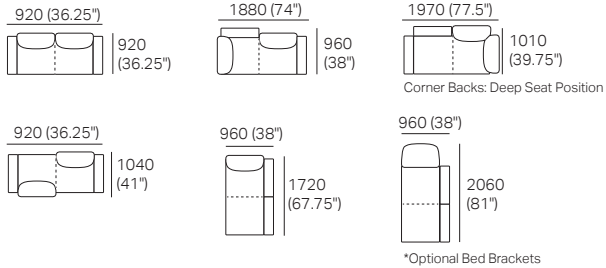

Delta III Packages

Package: 2 STR DLX Storage AE

Components: 1x 2STR Base SEP, 2x Back AE, 2x Delta III Box Arm
Configurations: