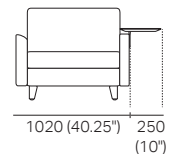

**Platform Table CRES**

**Platform Table REC**  
Depth 800

**Angled Leg**  
(STD)

**Adjustable Leg**  
(Optional)

**Bed Bracket**

# Delta III

**Chair**  
(Square + Back)

**Chair**  
+ Box Arms Compact

**Chair + Box Arm Compact**  
+ Platform Table CRES

**Chair + Box Arm Compact**  
+ Platform Table REC

**Chair + Box Arms Compact, + Arm Table CRES**  
(or Arm Charge Table CRES)