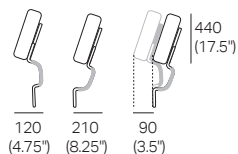

# Delta III Components

**Chair**  
(Square + Back)

**S Chair**  
(S Square + Back)

**Back AE**  
Back View

Side View Positions  
STD / Deep Position

STD Position

Deep Position

**Circle 1380** (Swivel)  
1x Base 1380,  
1x Back B1380

**S Circle 1380** (Storage – No Swivel)  
1x Base S 1380,  
1x Back B1380

**Box Arm**

**Box Arm Smart**

**Box Arm Compact**

**Box Arm Compact Smart**

**SMART Pocket Accessory**  
**Arm Table CRES**

**SMART Pocket Accessory**  
**Arm Charge Table CRES**