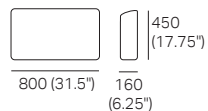

Delta III Components

Box Arm