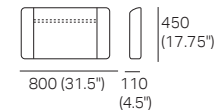

**S Circle 1380** (Storage – No Swivel)  
1x Base S 1380,  
1x Back B1380

**Box Arm**

**Box Arm Smart**

**Box Arm Compact**

**Box Arm Compact Smart**

**SMART Pocket Accessory**  
**Arm Table CRES**

**SMART Pocket Accessory**  
**Arm Charge Table CRES**