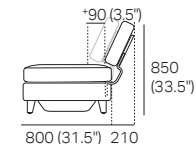

# Delta III Components

**Chair**  
(Square + Back)

**S Chair**  
(S Square + Back)

**Back AE**  
Back View

Side View Positions  
STD / Deep Position

STD Position

Deep Position

**Circle 1380** (Swivel)  
1x Base 1380,  
1x Back B1380