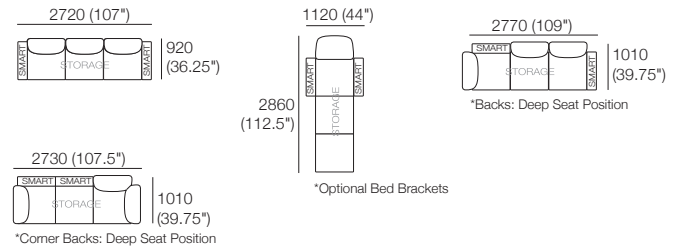

Package: 3 STR Storage Deluxe SEP SMART AE

Components: 1x 3STR Base SEP Storage, 3x Back AE, 2x Box Arm SMART. Configurations: