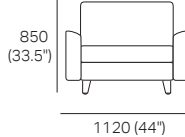

Chair + Box Arms