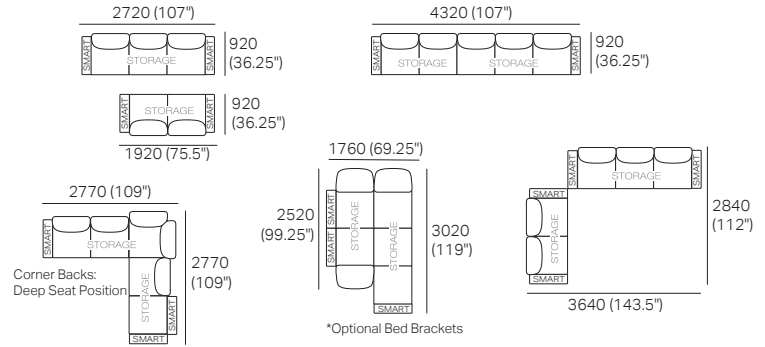

Package 7S Storage SEP SMART AE:

Components: 1x 3STR Base SEP Storage, 1x 2STR Base SEP 1600 Storage, 5x Back AE, 4x Box Arm SMART

Configurations: