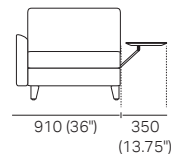

**Platform Table CRES**

**Platform Table REC**  
Depth 800

**Angled Leg**  
(STD)

**Adjustable Leg**  
(Optional)

**Bed Bracket**

# Delta III

**Chair**  
(Square + Back)

**Chair**  
+ Box Arms Compact

**Chair + Box Arm Compact**  
+ Platform Table CRES

**Chair + Box Arm Compact**  
+ Platform Table REC

**Chair + Box Arms Compact, + Arm Table CRES**  
(or Arm Charge Table CRES)