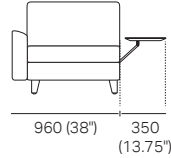

**Platform Table CRES**

**Platform Table REC**  
Depth 800

**Angled Leg**  
(STD)

**Adjustable Leg**  
(Optional)

**Bed Bracket**

# Delta III

**Chair**  
(Square + Back)

**Chair**  
+ Box Arms Compact

**Chair + Box Arm Compact**  
+ Platform Table CRES

**Chair + Box Arm Compact**  
+ Platform Table REC

**Chair + Box Arms Compact, + Arm Table CRES**  
(or Arm Charge Table CRES)

**Chair**  
(Square + Back)

**Chair** + Box Arms

**Chair + Box Arm**  
+ Platform Table CRES

**Chair + Box Arm**  
+ Platform Table REC

**Chair + Box Arms, + Arm Table CRES**  
(or Arm Charge Table CRES)

**S Chair (Storage)**  
(S Square + Back)