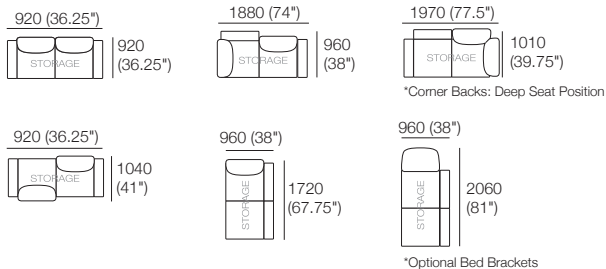

Package: 2 STR Storage DLX SEP AE

Components: 1x 2STR Base SEP 1600 Storage, 2x Back AE, 2x Delta III Box Arm
Configurations: