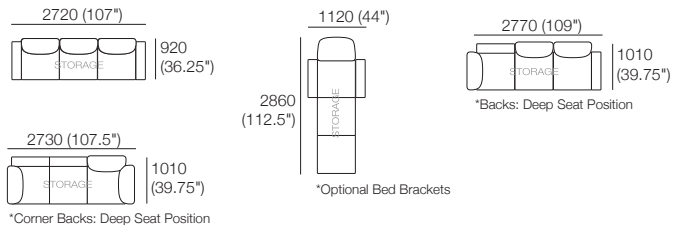

Package: 3 STR Storage Deluxe SEP AE

Components: 1x 3STR Base SEP Storage, 3x Back AE, 2x Box Arm. Configurations:a