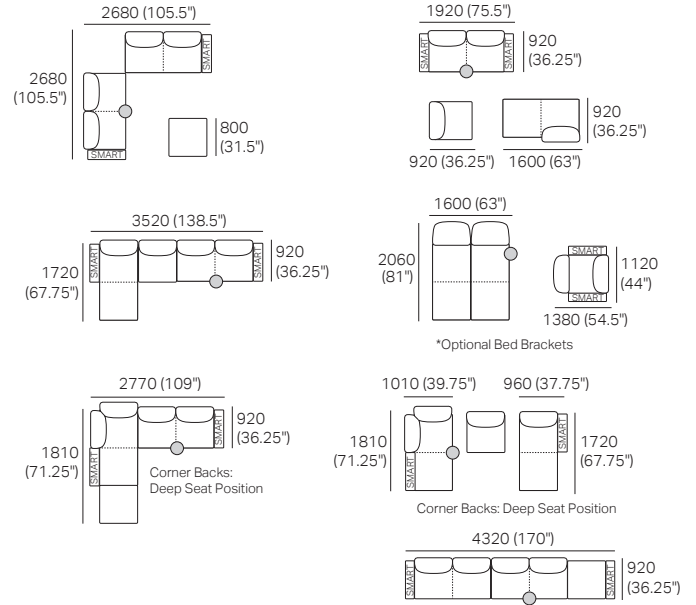

Package 3T Deluxe SMART AE

(with FREE Square or FREE Storage)

Components: 2x Rectangle, 4x Back AE, 2x Box Arm SMART, 1x Platform Table RND Timber
Configurations: Shown with Free Square