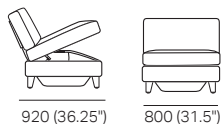

# Delta III Components

**Chair**  
(Square + Back)

**S Chair**  
(S Square + Back)

**Back AE**  
Back View

Side View Positions  
STD / Deep Position

STD Position

Deep Position

**Circle 1380** (Swivel)  
1x Base 1380,  
1x Back B1380