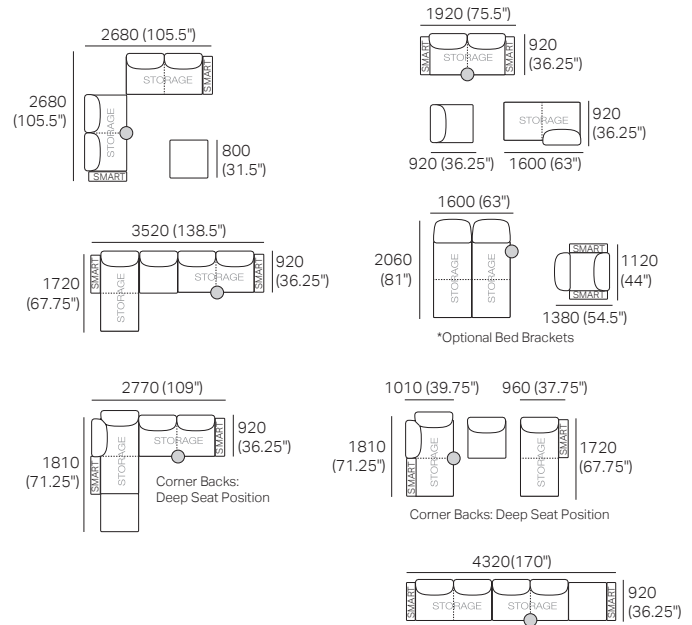

Package 3T Deluxe Storage SMART AE (with FREE Storage)

Components: 1x S 800 Rectangle, 1x S 1600 Rectangle, 4x Back AE,
2x Box Arm SMART, 1x Platform Table RND Timber
Configurations: Shown with FREE Square