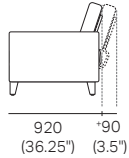

Chair + Box Arms