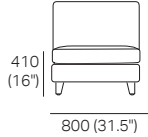

Chair
(Square + Back)