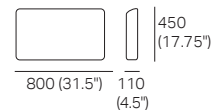

**S Circle 1380** (Storage – No Swivel)  
1x Base S 1380,  
1x Back B1380

**Box Arm**

**Box Arm Smart**

**Box Arm Compact**

**Box Arm Compact Smart**

**SMART Pocket Accessory**  
**Arm Table CRES**

**SMART Pocket Accessory**  
**Arm Charge Table CRES**