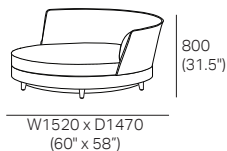

S Circle 1380 (Storage – No Swivel)
1x Base S 1380,
1x Back B1380