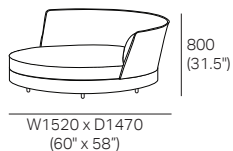

# Delta III Components

**Chair**  
(Square + Back)

**S Chair**  
(S Square + Back)

**Back AE**  
Back View

Side View Positions  
STD / Deep Position

STD Position

Deep Position

**Circle 1380** (Swivel)  
1x Base 1380,  
1x Back B1380