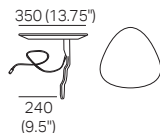

**S Circle 1380** (Storage – No Swivel)  
1x Base S 1380,  
1x Back B1380

**Box Arm**

**Box Arm Smart**

**Box Arm Compact**

**Box Arm Compact Smart**

**SMART Pocket Accessory**  
**Arm Table CRES**

**SMART Pocket Accessory**  
**Arm Charge Table CRES**