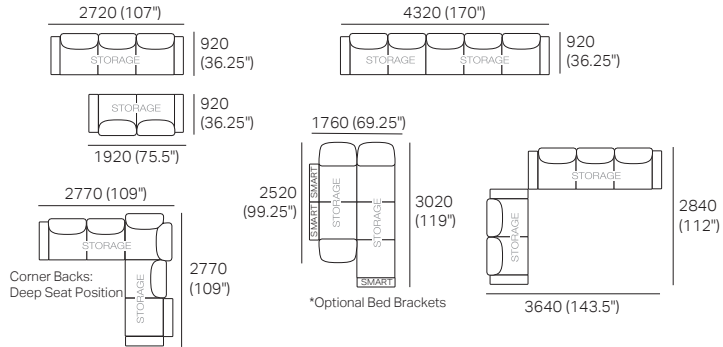

Delta III Packages

Package 7S Storage SEP AE:

Components: 1x 3STR Base SEP Storage, 1x 2STR Base SEP 1600 Storage, 5x Back AE, 4x Box Arm

Configurations: