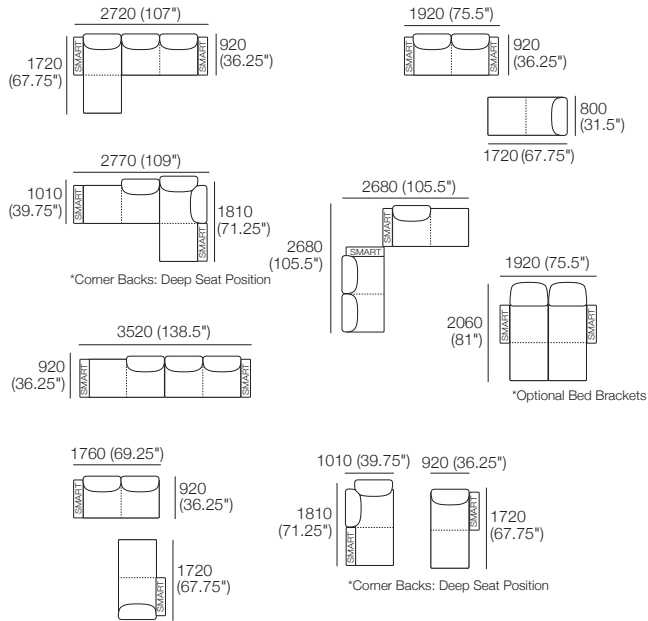

Delta III Packages

Package: 1 Deluxe SMART AE

Components: 2x Rectangle, 3x Back AE, 2x Box Arm SMART

Configurations: