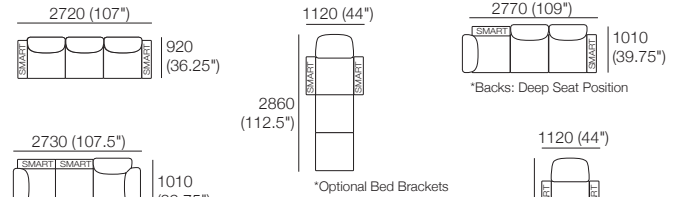

Package: 3 STR Deluxe SEP SMART AE

Components: 1x 3STR Base SEP, 3x Back AE, 2x Box Arm SMART
Configurations: