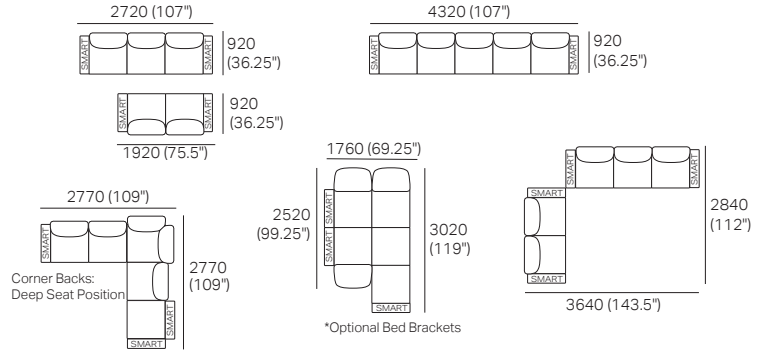

Package 7 SEP SMART AE:

Components: 1x 3STR Base SEP, 1x 2STR Base SEP, 5x Back AE, 4x Box Arm SMART

Configurations: