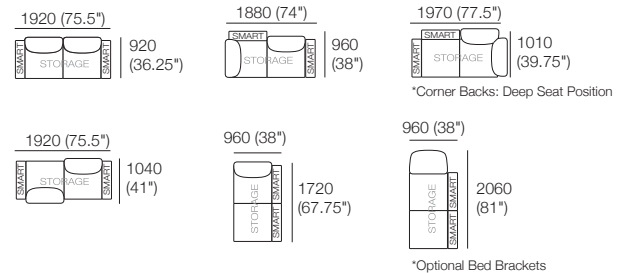

Package: 2 STR Storage DLX SEP SMART AE

Components: 1x 2STR Base SEP 1600 Storage, 2x Back AE, 2x Delta III Box Arm SMART
Configurations: