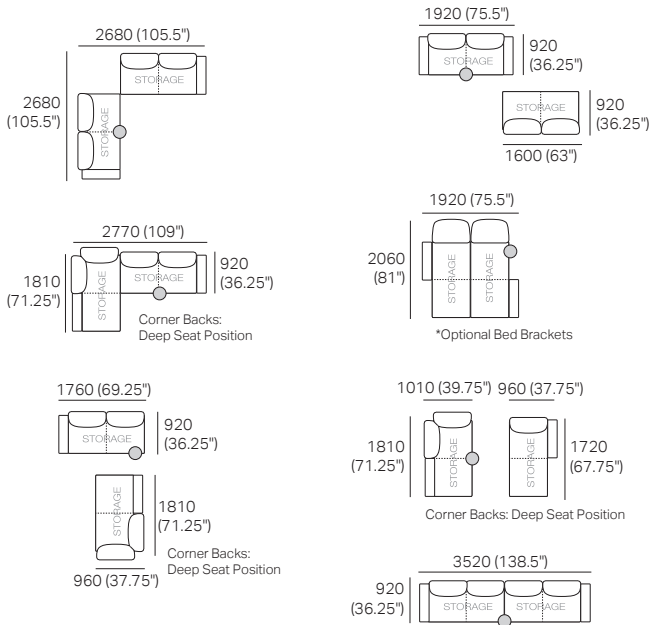

Delta III Packages

Package 3T Deluxe Storage AE (with FREE Storage)

Components: 1x S 800 Rectangle, 1x S 1600 Rectangle, 4x Back AE,
2x Box Arm, 1x Platform Table RND Timber
Configurations: