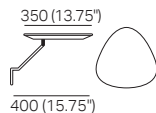

Platform Table CRES