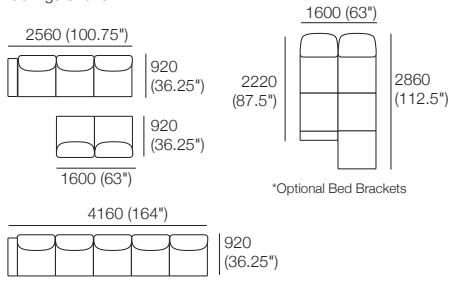

Delta III Packages

Package: 6 SEP AE

Components: 1x 3STR Base SEP, 1x 2STR Base SEP,
5x Back AE, 1x Box Arm
Configurations: