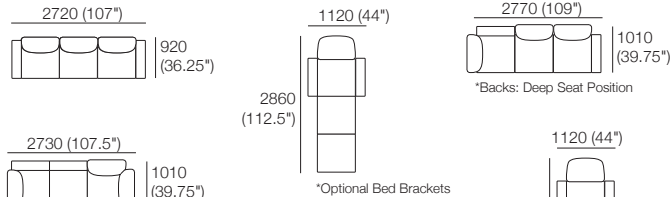

Delta III Packages

Package: 3 STR Deluxe SEP AE

Components: 1x 3STR Base SEP, 3x Back AE, 2x Box Arm
Configurations: