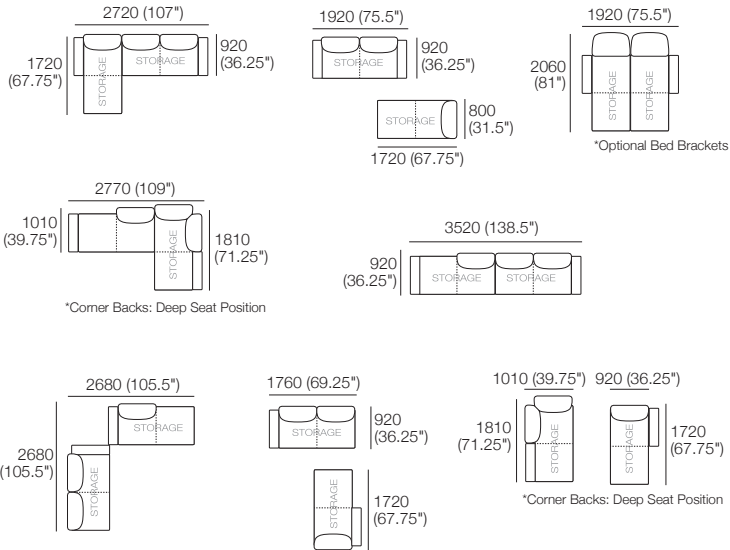

Delta III Packages

Package: 2S Deluxe Storage AE

Components: 1x S 800 Rectangle, 1x S 1600 Rectangle, 3x Back AE, 2x Box Arm
Configurations: