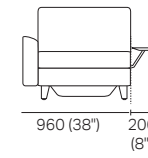

**S Chair (Storage)**  
(S Square + Back)

**S Chair + Box Arms**

**S Chair + Box Arm**  
+ Platform Table CRES

**S Chair + Box Arm**  
+ Platform Table REC

**S Chair + Box Arms**  
+ Arm Table CRES (or Arm Charge Table CRES)

DT2016313 v18

Effective August 2018. \*Use Magic Joiner M105. \*\*Seat Depths: STD Position 920 (36.25") / Deep Position 1010 (39.75"). As King Living has a policy of continuous improvement, changes to products and specifications may be made without prior notice. Images and drawings are representative of design only. Accessories not included.