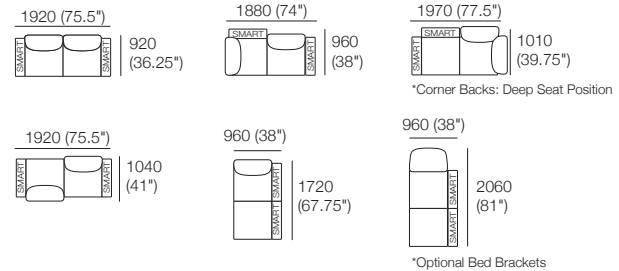

Package: 2 STR DLX SEP SMART AE

Components: 1x 2STR Base SEP, 2x Back AE, 2x Delta III Box Arm SMART
Configurations: