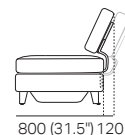

# Delta III Components

**Chair**  
(Square + Back)

**S Chair**  
(S Square + Back)

**Back AE**  
Back View

Side View Positions  
STD / Deep Position

STD Position

Deep Position

**Circle 1380** (Swivel)  
1x Base 1380,  
1x Back B1380