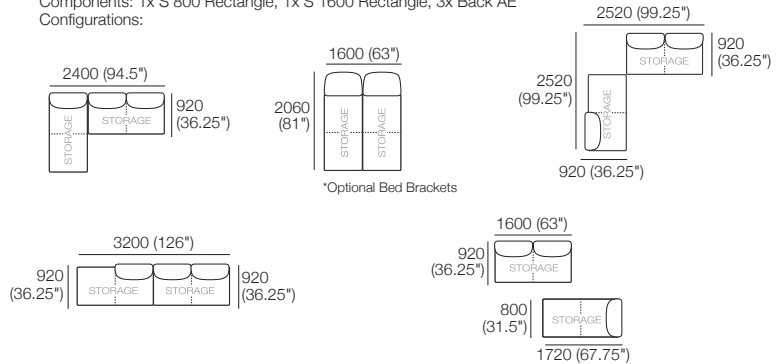

Package: 2S Storage AE

Components: 1x S 800 Rectangle, 1x S 1600 Rectangle, 3x Back AE

Configurations:

Package: Delta III Circle Sofa 1380

Components: 1x Circle Base 1380,

1x Circle Back B1380,

2x Panama Cushion Square

(Swivel)

Package: Delta III Storage Circle Sofa 1380

Components: 1x Circle Base S 1380,

1x Circle Back B1380,

2x Panama Cushion Square

(Storage - No Swivel)