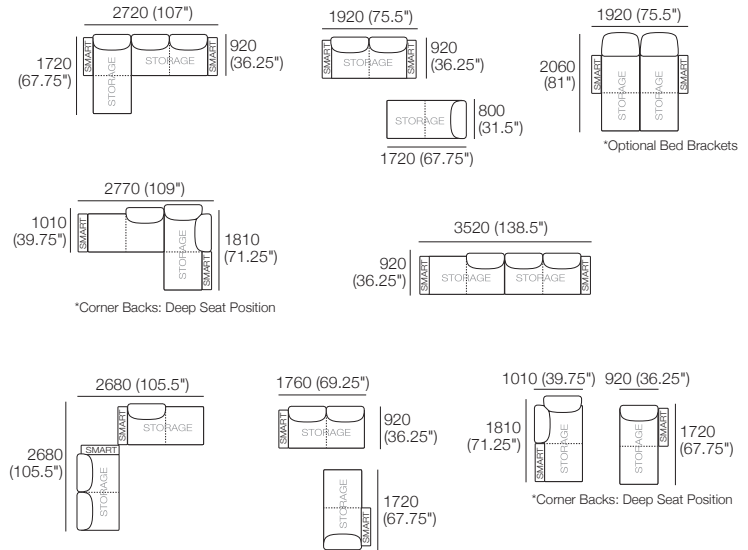

Package: 2S Deluxe Storage SMART AE

Components: 1x S 800 Rectangle, 1x S 1600 Rectangle, 3x Back AE, 2x Box Arm SMART
Configurations: