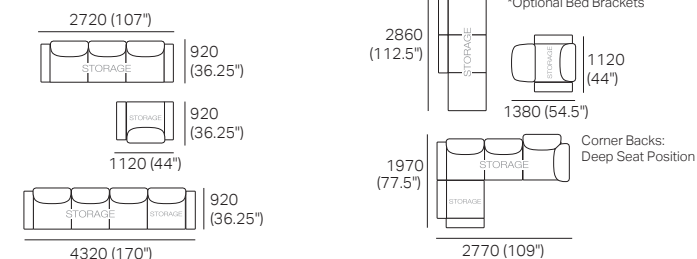

Package 8S Storage SEP AE:

Components: 1x 3STR Base SEP Storage, 1x Square S, 4x Back AE, 4x Box Arm

Configurations: