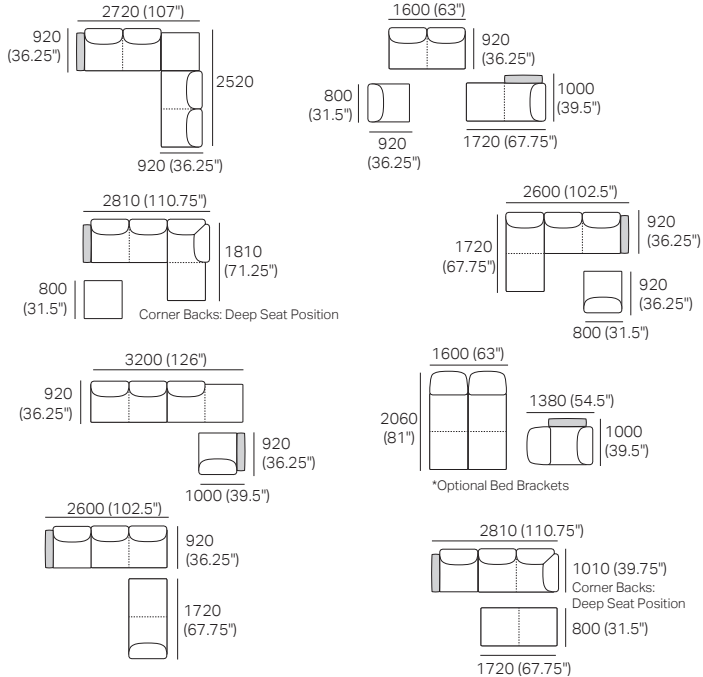

## Package 3 AE (with FREE Square or FREE Storage)

Components: 2x Rectangle, 4x Back AE, 1x Platform Table REC Timber,  
Configurations: Shown with Free Square