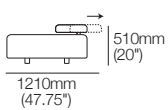

### Strata Armless Chair 1210mm W Side View

Top View