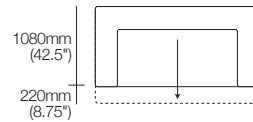

Fixed (Standard Platform) / or Deluxe* (Adjustable Platform) Top View: