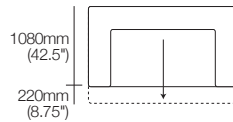

Fixed (Standard Platform) / or Deluxe* (Adjustable Platform) Top View: