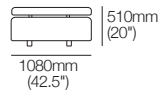

Strata Fixed (Standard Platform) Side View