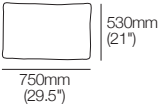

Back Cushion Large