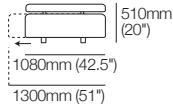

Strata Deluxe* (Adjustable Platform) Side View: