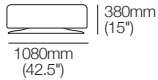

Square Swivel Universal Ottoman