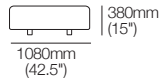

Square Fixed Universal Ottoman