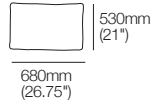

Back Cushion Small