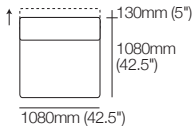

### Strata Armless Chair 1210mm W Side View

Top View