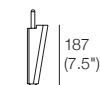

Timber Veneer Leg

Available in King Living
timber veneer finishes