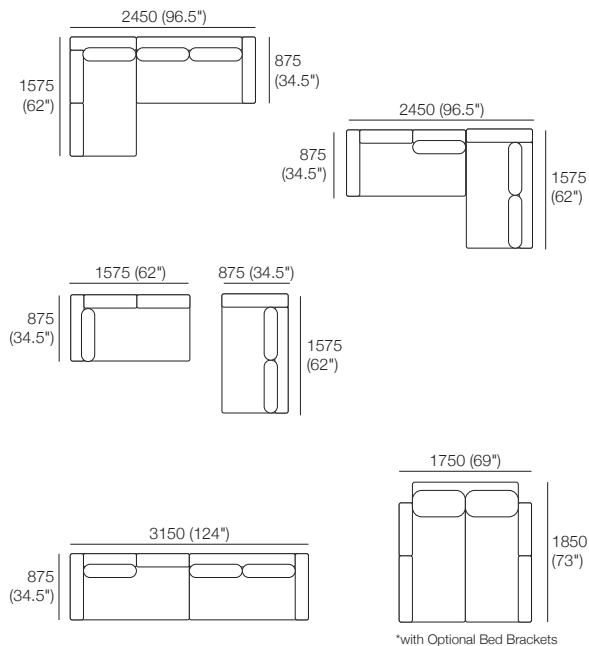

Jasper Metro Packages

Package 1B

Components: 2x P157, 2x C140, 3x B70, 1x A140, 2x A87, 2x A70
Configurations: