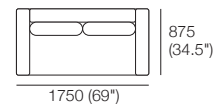

Angled Leg (Optional)

Seat Cushions

D700 (27.5") H180 (7")

Back Cushions

D190 (7.5")

Arms/Backs Upholstered

W175 (7") H270 (10.75")

Timber Veneer Shelves

W175 (7") H270 (10.75")

Bed Brackets

Jasper Metro 2 Seater (Arms):

1x P175, 1x C140,
1x A140, 2x A87

Jasper Metro 3 Seater (Arms):

1x P245, 3x C70, 3x B70,
1x A210, 2x A87

Jasper Metro Chair 87

1x P87, 1x C70, 1x B70,
1x A70, 1x A87