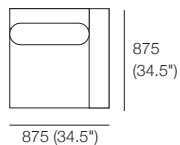

Jasper Metro Chair 87

Components: 1x P87, 1x C70, 1x B70, 1x A70, 1x A87