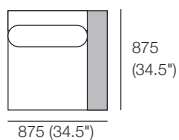

Jasper Metro 2 Seater (Arms)

Components: 1x P175, 1x C140, 1x A140, 2x B70, 2x A87

Jasper Metro 3 Seater (Arms)

Components: 1x P245, 3x C70, 1x A210, 2x A87, 3x B70

Jasper Metro Chair 87T

Components: 1x P87, 1x C70, 1x B70, 1x A70, 1x T87