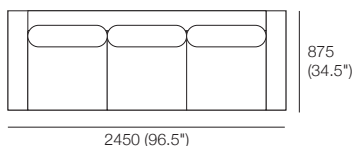

Jasper Metro 3 Seater (Arms)

Components: 1x P245, 3x C70, 1x A210, 2x A87, 3x B70