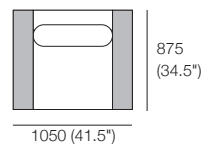

Chair 105T

Components: 1x P105, 1x C70, 1x A70, 2x T87, 1x B70