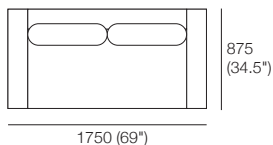

Jasper Metro Packages

Jasper Metro 2 Seater (Arms)

Components: 1x P175, 1x C140, 1x A140, 2x B70, 2x A87