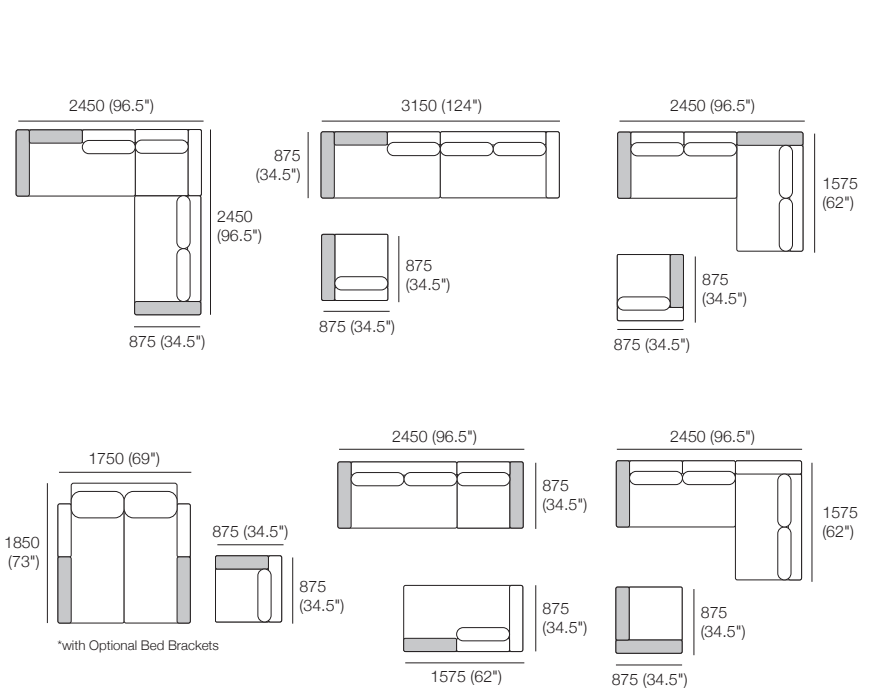

Timber Shelves: 1x T70, 1x T87

Configurations:

Package 1A

Components: 2x P157, 2x C140, 1x A140, 1x A87, 1x A70, 3x B70

Timber Shelves: 1x T70, 1x T87

Configurations with Optional Chair: 1x Chair 87T

Jasper Metro Packages

Package 1B

Components: 2x P157, 2x C140, 3x B70, 1x A140, 2x A87, 2x A70
 Configurations:

Package 1B

Components: 2x P157, 2x C140, 3x B70, 1x A140, 2x A87, 2x A70
 Configurations with Optional Chair: 1x Chair 87