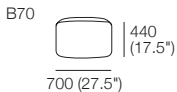

Jasper Metro

KING[®]
L I V I N G

kingliving.com

Jasper Metro Components

Platforms

D875 (34.5") H160 (6.25")

Platform

(Platform Leg Positions)

Angled Leg (Optional)

Seat Cushions

D700 (27.5") H180 (7")

Back Cushions

D190 (7.5")

Arms/Backs Upholstered

W175 (7") H270 (10.75")

Timber Veneer Shelves

W175 (7") H270 (10.75")

Bed Brackets

Jasper Metro 2 Seater (Arms):

1x P175, 1x C140,
1x A140, 2x A87

Jasper Metro 3 Seater (Arms):

1x P245, 3x C70, 3x B70,
1x A210, 2x A87

Jasper Metro Chair 87

1x P87, 1x C70, 1x B70,
1x A70, 1x A87