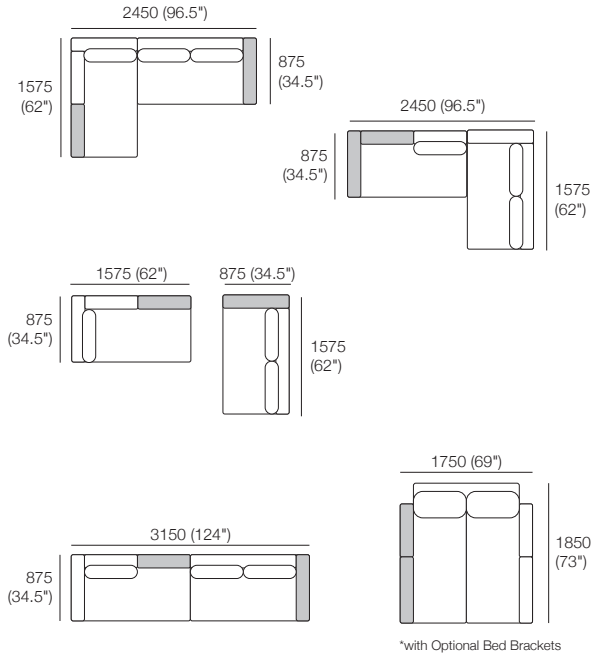

Jasper Metro Chair 87

Components: 1x P87, 1x C70, 1x B70, 1x A70, 1x A87

Chair 105T

Components: 1x P105, 1x C70, 1x A70, 2x T87, 1x B70

Jasper Metro Packages

Package 1A

Components: 2x P157, 2x C140, 1x A140, 1x A87, 1x A70, 3x B70

Timber Shelves: 1x T70, 1x T87

Configurations:

Package 1A

Components: 2x P157, 2x C140, 1x A140, 1x A87, 1x A70, 3x B70

Timber Shelves: 1x T70, 1x T87

Configurations with Optional Chair: 1x Chair 87T

Jasper Metro Packages