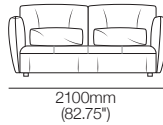

Front View
2-Seater Sofa