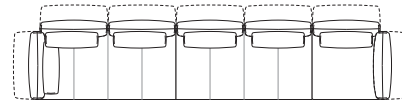

Modular Sofa

Configurations:

Haven Packages

Configurations & Dimensions

Modular Grand – Split Seat

Configurations:

3000-3400mm
(118-134")

3000-3400mm (118-134")

4800-5200mm (189-204.75")

1050-1250mm
(41.25-49.25")

1200-1600mm
(47.25-63")

1050-1250mm
(41.25-49.25")

2850-3050 (112.25-120")

1950-2150
(76.75-84.75")

3900-4300mm (153.5-169.25")

2100-2500mm
(82.75-98.5")

Modular Grand – Bench Seat

Configurations:

3000-3400mm
(118-134")

3000-3400mm
(118-134")

1050-1250mm
(41.25-49.25")

1950-2150
(76.75-84.75")

900mm
(35.5")

1050-1250mm
(41.25-49.25")

1050-1250mm
(41.25-49.25")

2100-2500mm
(82.75-98.5")

3900-4300mm (153.5-169.25")

2100-2500mm
(82.75-98.5")

4800-5200mm (189-204.75")

1050-1250mm
(41.25-49.25")