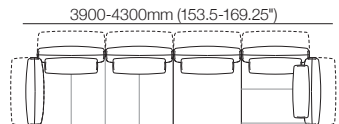

4800-5200mm (189-204.75")

1050-1250mm
(41.25-49.25")

1200-1600mm
(47.25-63")

1050-1250mm
(41.25-49.25")

2850-3050 (112.25-120")

1950-2150
(76.75-84.75")

3900-4300mm (153.5-169.25")

2100-2500mm
(82.75-98.5")

Modular Grand – Bench Seat

Configurations:

3000-3400mm
(118-134")

3000-3400mm
(118-134")

1050-1250mm
(41.25-49.25")

1950-2150
(76.75-84.75")

900mm
(35.5")

1050-1250mm
(41.25-49.25")

1050-1250mm
(41.25-49.25")

2100-2500mm
(82.75-98.5")

3900-4300mm (153.5-169.25")

2100-2500mm
(82.75-98.5")

4800-5200mm (189-204.75")

1050-1250mm
(41.25-49.25")