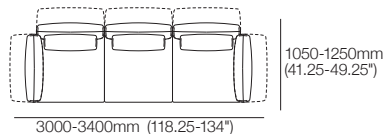

Ottoman Square 900

Top View/Side View

Haven Packages

Configurations & Dimensions

Keystone Chaise

Configurations: right-hand to left-hand Chaise

Metro

Configurations: right-hand to left-hand Chaise

Modular Sofa

Configurations:

Haven Packages

Configurations & Dimensions

Modular Grand – Split Seat

Configurations:

3000-3400mm
(118-134")

3000-3400mm (118-134")

4800-5200mm (189-204.75")

1050-1250mm
(41.25-49.25")

1200-1600mm
(47.25-63")

1050-1250mm
(41.25-49.25")

2850-3050 (112.25-120")

1950-2150
(76.75-84.75")

3900-4300mm (153.5-169.25")

2100-2500mm
(82.75-98.5")