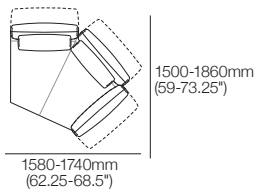

Ottoman Square 900

Top View/Side View

Haven Packages

Configurations & Dimensions

Keystone Chaise

Configurations: right-hand to left-hand Chaise

Metro

Configurations: right-hand to left-hand Chaise

Modular Sofa

Configurations:

Haven Packages

Configurations & Dimensions

Modular Grand – Split Seat

Configurations:

3000-3400mm
(118-134")

3000-3400mm (118-134")

4800-5200mm (189-204.75")

1050-1250mm
(41.25-49.25")

1200-1600mm
(47.25-63")

1050-1250mm
(41.25-49.25")

2850-3050 (112.25-120")

1950-2150
(76.75-84.75")

3900-4300mm (153.5-169.25")

2100-2500mm
(82.75-98.5")

Modular Grand – Bench Seat

Configurations:

3000-3400mm
(118-134")

3000-3400mm
(118-134")

1050-1250mm
(41.25-49.25")

1950-2150
(76.75-84.75")

900mm
(35.5")

1050-1250mm
(41.25-49.25")