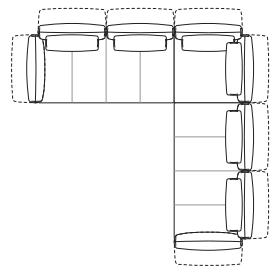

Modular Sofa

Configurations:

Haven Packages

Configurations & Dimensions

Modular Grand – Split Seat

Configurations:

3000-3400mm
(118-134")

3000-3400mm (118-134")

4800-5200mm (189-204.75")

1050-1250mm
(41.25-49.25")

1200-1600mm
(47.25-63")

1050-1250mm
(41.25-49.25")

2850-3050 (112.25-120")

1950-2150
(76.75-84.75")

3900-4300mm (153.5-169.25")

2100-2500mm
(82.75-98.5")

Modular Grand – Bench Seat

Configurations:

3000-3400mm
(118-134")

3000-3400mm
(118-134")

1050-1250mm
(41.25-49.25")

1950-2150
(76.75-84.75")

900mm
(35.5")

1050-1250mm
(41.25-49.25")

1050-1250mm
(41.25-49.25")

2100-2500mm
(82.75-98.5")

3900-4300mm (153.5-169.25")

2100-2500mm
(82.75-98.5")

4800-5200mm (189-204.75")

1050-1250mm
(41.25-49.25")