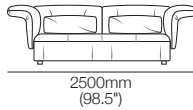

Front View
2-Seater Sofa