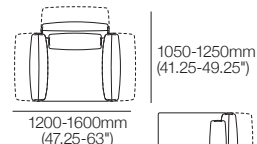

Modular Sofa

Configurations:

Haven Packages

Configurations & Dimensions

Modular Grand – Split Seat

Configurations:

3000-3400mm
(118-134")

3000-3400mm (118-134")

4800-5200mm (189-204.75")

1050-1250mm
(41.25-49.25")

1200-1600mm
(47.25-63")

1050-1250mm
(41.25-49.25")

2850-3050 (112.25-120")

1950-2150
(76.75-84.75")

3900-4300mm (153.5-169.25")

2100-2500mm
(82.75-98.5")

Modular Grand – Bench Seat

Configurations:

3000-3400mm
(118-134")

3000-3400mm
(118-134")

1050-1250mm
(41.25-49.25")

1950-2150
(76.75-84.75")

900mm
(35.5")

1050-1250mm
(41.25-49.25")

1050-1250mm
(41.25-49.25")

2100-2500mm
(82.75-98.5")

3900-4300mm (153.5-169.25")

2100-2500mm
(82.75-98.5")

4800-5200mm (189-204.75")

1050-1250mm
(41.25-49.25")