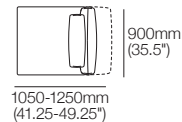

Ottoman Square 900

Top View/Side View

Haven Packages

Configurations & Dimensions

Keystone Chaise

Configurations: right-hand to left-hand Chaise

Metro

Configurations: right-hand to left-hand Chaise

Modular Sofa

Configurations:

Haven Packages

Configurations & Dimensions

Modular Grand – Split Seat

Configurations:

3000-3400mm
(118-134")

3000-3400mm (118-134")

4800-5200mm (189-204.75")

1050-1250mm
(41.25-49.25")

1200-1600mm
(47.25-63")

1050-1250mm
(41.25-49.25")

2850-3050 (112.25-120")

1950-2150
(76.75-84.75")

3900-4300mm (153.5-169.25")

2100-2500mm
(82.75-98.5")

Modular Grand – Bench Seat

Configurations:

3000-3400mm
(118-134")

3000-3400mm
(118-134")

1050-1250mm
(41.25-49.25")

1950-2150
(76.75-84.75")

900mm
(35.5")

1050-1250mm
(41.25-49.25")