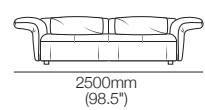

Front View
2-Seater Sofa