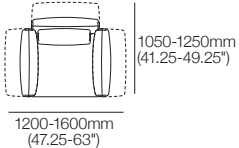

Modular 1-Seater

Top View