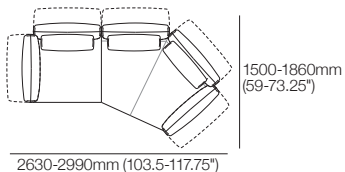

Ottoman Square 900

Top View/Side View

Haven Packages

Configurations & Dimensions

Keystone Chaise

Configurations: right-hand to left-hand Chaise

Metro

Configurations: right-hand to left-hand Chaise

Modular Sofa

Configurations:

Haven Packages

Configurations & Dimensions

Modular Grand – Split Seat

Configurations:

3000-3400mm
(118-134")

3000-3400mm (118-134")

4800-5200mm (189-204.75")

1050-1250mm
(41.25-49.25")

1200-1600mm
(47.25-63")

1050-1250mm
(41.25-49.25")

2850-3050 (112.25-120")

1950-2150
(76.75-84.75")

3900-4300mm (153.5-169.25")

2100-2500mm
(82.75-98.5")

Modular Grand – Bench Seat

Configurations:

3000-3400mm
(118-134")

3000-3400mm
(118-134")

1050-1250mm
(41.25-49.25")

1950-2150
(76.75-84.75")

900mm
(35.5")

1050-1250mm
(41.25-49.25")