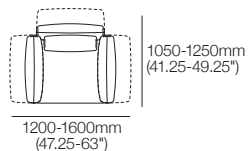

Lounge Chair

Configuration: