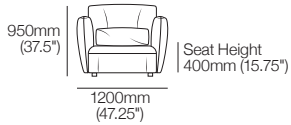

Front View
Chair