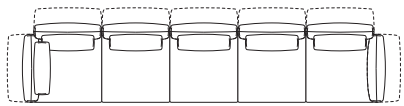

Haven Keystone

Configurations: right-hand to left-hand Chaise

Lounge Chair

Configuration:

Modular Sofa – Bench

Configuration:

Modular Sofa – Split Seat

Configurations:

Modular Sofa

Configurations:

Haven Packages

Configurations & Dimensions

Modular Grand – Split Seat

Configurations:

3000-3400mm
(118-134")

3000-3400mm (118-134")

4800-5200mm (189-204.75")

1050-1250mm
(41.25-49.25")

1200-1600mm
(47.25-63")

1050-1250mm
(41.25-49.25")

2850-3050 (112.25-120")

1950-2150
(76.75-84.75")

3900-4300mm (153.5-169.25")

2100-2500mm
(82.75-98.5")