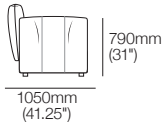

Haven

General Dimensions | Arm/Back Positions

Arms/Backs

Side View
Chair/Sofa