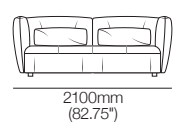

Front View
2-Seater Sofa