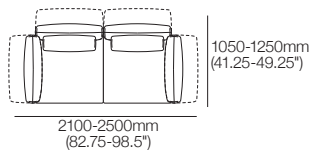

Ottoman Square 900

Top View/Side View

Haven Packages

Configurations & Dimensions

Keystone Chaise

Configurations: right-hand to left-hand Chaise

Metro

Configurations: right-hand to left-hand Chaise

Haven Keystone

Configurations: right-hand to left-hand Chaise

Lounge Chair

Configuration:

Modular Sofa – Bench

Configuration:

Modular Sofa – Split Seat

Configurations:

Modular Sofa

Configurations:

Haven Packages

Configurations & Dimensions

Modular Grand – Split Seat

Configurations:

3000-3400mm
(118-134")

3000-3400mm (118-134")

4800-5200mm (189-204.75")

1050-1250mm
(41.25-49.25")

1200-1600mm
(47.25-63")

1050-1250mm
(41.25-49.25")

2850-3050 (112.25-120")

1950-2150
(76.75-84.75")

3900-4300mm (153.5-169.25")

2100-2500mm
(82.75-98.5")