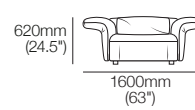

Front View
Chair