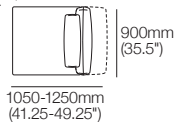

Ottoman Square 900

Top View/Side View

Haven Packages

Configurations & Dimensions

Keystone Chaise

Configurations: right-hand to left-hand Chaise

Metro

Configurations: right-hand to left-hand Chaise

Haven Keystone

Configurations: right-hand to left-hand Chaise

Lounge Chair

Configuration:

Modular Sofa – Bench

Configuration:

Modular Sofa – Split Seat

Configurations:

Modular Sofa

Configurations:

Haven Packages

Configurations & Dimensions

Modular Grand – Split Seat

Configurations:

3000-3400mm
(118-134")

3000-3400mm (118-134")

4800-5200mm (189-204.75")

1050-1250mm
(41.25-49.25")

1200-1600mm
(47.25-63")

1050-1250mm
(41.25-49.25")

2850-3050 (112.25-120")

1950-2150
(76.75-84.75")

3900-4300mm (153.5-169.25")

2100-2500mm
(82.75-98.5")