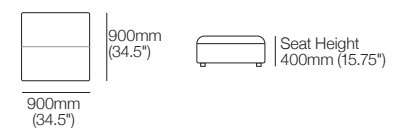

Ottoman Square 900

Top View/Side View