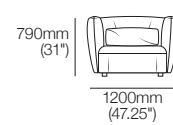

Front View
Chair