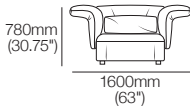

Front View
Chair