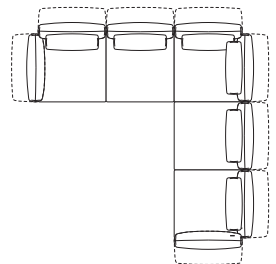

Haven Keystone

Configurations: right-hand to left-hand Chaise

Lounge Chair

Configuration:

Modular Sofa – Bench

Configuration:

Modular Sofa – Split Seat

Configurations:

Modular Sofa

Configurations:

Haven Packages

Configurations & Dimensions

Modular Grand – Split Seat

Configurations:

3000-3400mm
(118-134")

3000-3400mm (118-134")

4800-5200mm (189-204.75")

1050-1250mm
(41.25-49.25")

1200-1600mm
(47.25-63")

1050-1250mm
(41.25-49.25")

2850-3050 (112.25-120")

1950-2150
(76.75-84.75")

3900-4300mm (153.5-169.25")

2100-2500mm
(82.75-98.5")

1050-1250mm
(41.25-49.25")

2100-2500mm
(82.75-98.5")

3900-4300mm (153.5-169.25")

2100-2500mm
(82.75-98.5")

4800-5200mm (189-204.75")

1050-1250mm
(41.25-49.25")