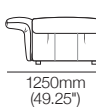

Arms/Backs

Arms/Backs: low & flexed

Side View
Chair/Sofa