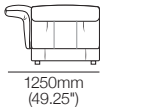

Arms/Backs

Arms/Backs: high & flexed

Side View
Chair/Sofa