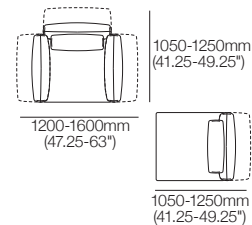

Modular Sofa

Configurations:

Haven Packages

Configurations & Dimensions

Modular Grand – Split Seat

Configurations:

3000-3400mm
(118-134")

3000-3400mm (118-134")

4800-5200mm (189-204.75")

1050-1250mm
(41.25-49.25")

1200-1600mm
(47.25-63")

1050-1250mm
(41.25-49.25")

2850-3050 (112.25-120")

1950-2150
(76.75-84.75")

3900-4300mm (153.5-169.25")

2100-2500mm
(82.75-98.5")

Modular Grand – Bench Seat

Configurations:

3000-3400mm
(118-134")

3000-3400mm
(118-134")

1050-1250mm
(41.25-49.25")

1950-2150
(76.75-84.75")

900mm
(35.5")

1050-1250mm
(41.25-49.25")

1050-1250mm
(41.25-49.25")

2100-2500mm
(82.75-98.5")

3900-4300mm (153.5-169.25")

2100-2500mm
(82.75-98.5")

4800-5200mm (189-204.75")

1050-1250mm
(41.25-49.25")