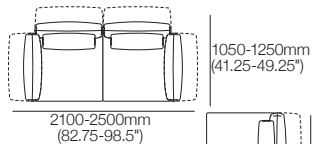

Haven Keystone

Configurations: right-hand to left-hand Chaise

Lounge Chair

Configuration:

Modular Sofa – Bench

Configuration:

Modular Sofa – Split Seat

Configurations:

Modular Sofa

Configurations:

Haven Packages

Configurations & Dimensions

Modular Grand – Split Seat

Configurations:

3000-3400mm
(118-134")

3000-3400mm (118-134")

4800-5200mm (189-204.75")

1050-1250mm
(41.25-49.25")

1200-1600mm
(47.25-63")

1050-1250mm
(41.25-49.25")

2850-3050 (112.25-120")

1950-2150
(76.75-84.75")

3900-4300mm (153.5-169.25")

2100-2500mm
(82.75-98.5")

Modular Grand – Bench Seat

Configurations:

3000-3400mm
(118-134")

3000-3400mm
(118-134")

1050-1250mm
(41.25-49.25")

1950-2150
(76.75-84.75")

900mm
(35.5")

1050-1250mm
(41.25-49.25")