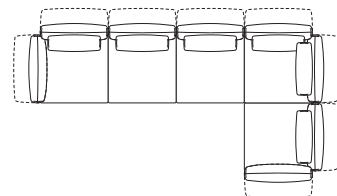

Modular Sofa

Configurations:

Haven Packages

Configurations & Dimensions

Modular Grand – Split Seat

Configurations:

3000-3400mm
(118-134")

3000-3400mm (118-134")

4800-5200mm (189-204.75")

1050-1250mm
(41.25-49.25")

1200-1600mm
(47.25-63")

1050-1250mm
(41.25-49.25")

2850-3050 (112.25-120")

1950-2150
(76.75-84.75")

3900-4300mm (153.5-169.25")

2100-2500mm
(82.75-98.5")

Modular Grand – Bench Seat

Configurations:

3000-3400mm
(118-134")

3000-3400mm
(118-134")

1050-1250mm
(41.25-49.25")

1950-2150
(76.75-84.75")

900mm
(35.5")

1050-1250mm
(41.25-49.25")

1050-1250mm
(41.25-49.25")

2100-2500mm
(82.75-98.5")

3900-4300mm (153.5-169.25")

2100-2500mm
(82.75-98.5")

4800-5200mm (189-204.75")

1050-1250mm
(41.25-49.25")