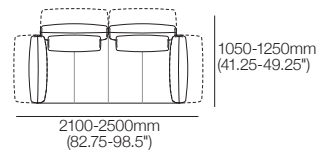

Haven Keystone

Configurations: right-hand to left-hand Chaise

Lounge Chair

Configuration:

Modular Sofa – Bench

Configuration:

Modular Sofa – Split Seat

Configurations:

Modular Sofa

Configurations:

Haven Packages

Configurations & Dimensions

Modular Grand – Split Seat

Configurations:

3000-3400mm
(118-134")

3000-3400mm (118-134")

4800-5200mm (189-204.75")

1050-1250mm
(41.25-49.25")

1200-1600mm
(47.25-63")

1050-1250mm
(41.25-49.25")

2850-3050 (112.25-120")

1950-2150
(76.75-84.75")

3900-4300mm (153.5-169.25")

2100-2500mm
(82.75-98.5")

Modular Grand – Bench Seat

Configurations:

3000-3400mm
(118-134")

3000-3400mm
(118-134")

1050-1250mm
(41.25-49.25")

1950-2150
(76.75-84.75")

900mm
(35.5")

1050-1250mm
(41.25-49.25")