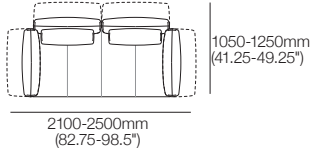

Modular 2-Seater

Top View