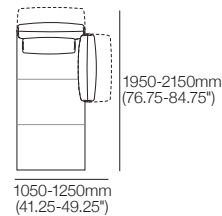

Chaise

Top View: right-hand to left-hand