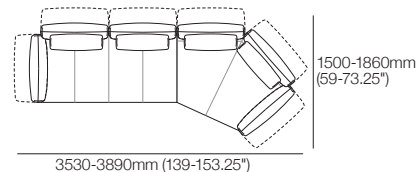

Haven Keystone

Configurations: right-hand to left-hand Chaise