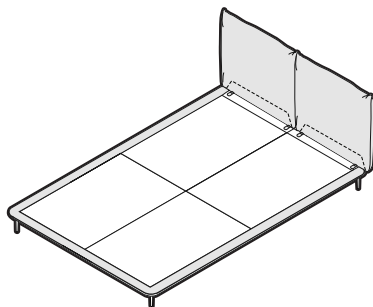

## Flex Bed

Minimalist design, effortless setup

**King-AU**

W 1830mm (72")  
D 2030mm (80")  
H 895mm (35.25")

**Queen-AU**

W 1530mm (60.25")  
D 2030mm (80")  
H 895mm (35.25")

**King Single-AU**

W 1050mm (41.25")  
D 2030mm (80")  
H 895mm (35.25")

**King-SG**

W 1830mm (72")  
D 1900mm (74.75")  
H 895mm (35.25")

**Queen-SG**

W 1520mm (59.75")  
D 1900mm (74.75")  
H 895mm (35.25")

**King Single-SG**

W 1050mm (41.25")  
D 1900mm (74.75")  
H 895mm (35.25")