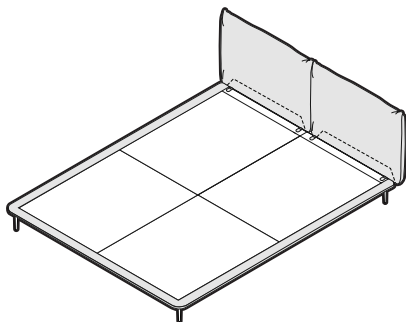

## Flex Bed

Minimalist design, effortless setup

**King-AU**

W 1830mm (72")  
D 2030mm (80")  
H 895mm (35.25")

**Queen-AU**

W 1530mm (60.25")  
D 2030mm (80")  
H 895mm (35.25")

**King Single-AU**

W 1050mm (41.25")  
D 2030mm (80")  
H 895mm (35.25")

**King-SG**

W 1830mm (72")  
D 1900mm (74.75")  
H 895mm (35.25")

**Queen-SG**

W 1520mm (59.75")  
D 1900mm (74.75")  
H 895mm (35.25")

**King Single-SG**

W 1050mm (41.25")  
D 1900mm (74.75")  
H 895mm (35.25")