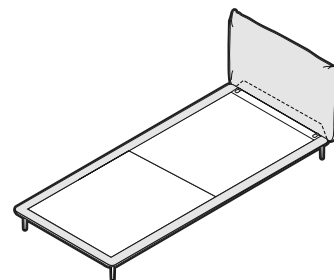

## Flex Bed

Minimalist design, effortless setup

**King-AU**

W 1830mm (72")  
D 2030mm (80")  
H 895mm (35.25")

**Queen-AU**

W 1530mm (60.25")  
D 2030mm (80")  
H 895mm (35.25")

**King Single-AU**

W 1050mm (41.25")  
D 2030mm (80")  
H 895mm (35.25")

**King-SG**

W 1830mm (72")  
D 1900mm (74.75")  
H 895mm (35.25")

**Queen-SG**

W 1520mm (59.75")  
D 1900mm (74.75")  
H 895mm (35.25")

**King Single-SG**

W 1050mm (41.25")  
D 1900mm (74.75")  
H 895mm (35.25")