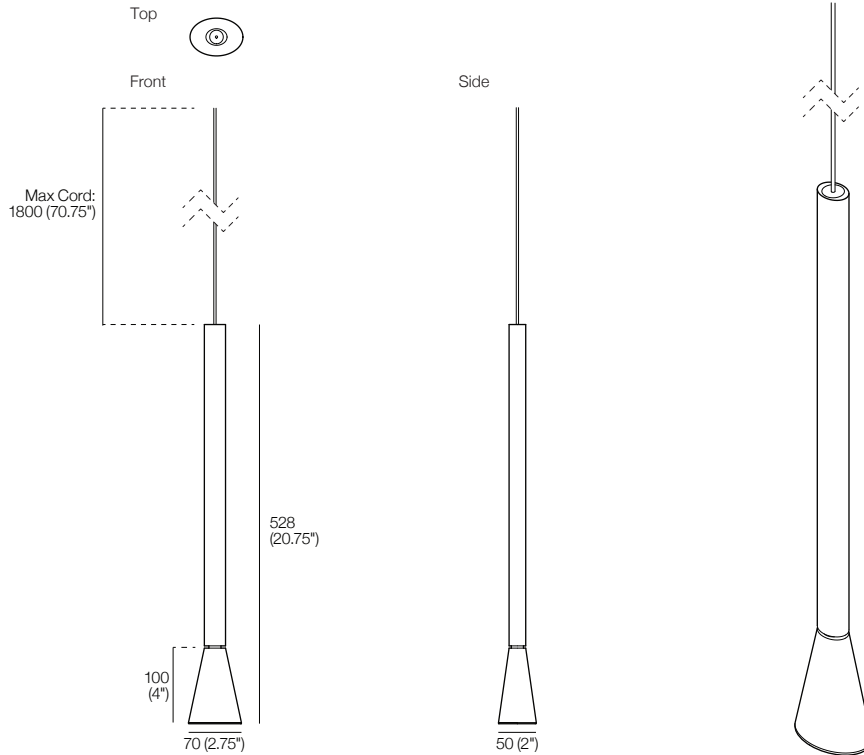

Faro Pendant Light

Faro Pendant

Specifications

Switch

ON/OFF; Dimming

Light Source

5W SMD LED

Colour Temperature

~3000K

Finishes

Available in
selected KING
timber finishes