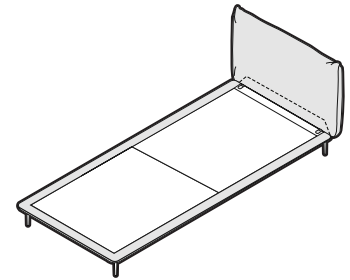

KING FreeForm[®]

Flex Bed

Minimalist design, effortless setup

King-AU

W 1830mm (72")
D 2030mm (80")
H 895mm (35.25")

Queen-AU

W 1530mm (60.25")
D 2030mm (80")
H 895mm (35.25")

King Single-AU

W 1050mm (41.25")
D 2030mm (80")
H 895mm (35.25")