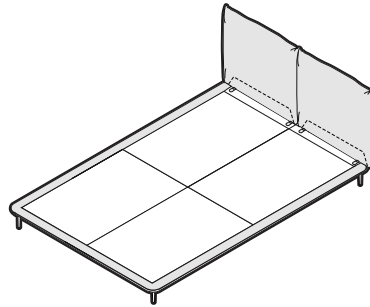

KING FreeForm[®]

Flex Bed

Minimalist design, effortless setup

King-AU

W 1830mm (72")
D 2030mm (80")
H 895mm (35.25")

Queen-AU

W 1530mm (60.25")
D 2030mm (80")
H 895mm (35.25")

King Single-AU

W 1050mm (41.25")
D 2030mm (80")
H 895mm (35.25")