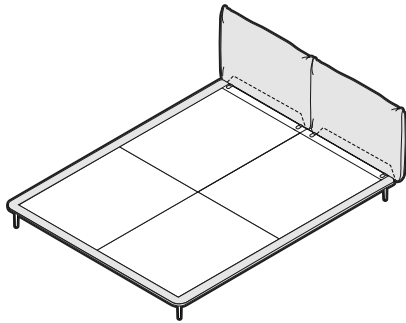

KING FreeForm[®]

Flex Bed

Minimalist design, effortless setup

King-AU

W 1830mm (72")
D 2030mm (80")
H 895mm (35.25")

Queen-AU

W 1530mm (60.25")
D 2030mm (80")
H 895mm (35.25")

King Single-AU

W 1050mm (41.25")
D 2030mm (80")
H 895mm (35.25")