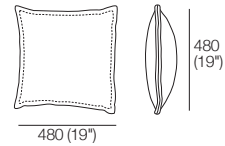

Faye
Front | Side