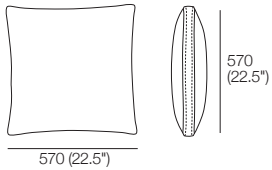

K I N G

Cushions

DT2022113-VG

kingliving.com

Cushions

Grand Panama
Front | Side

Panama Square
Front | Side

Panama Rectangle
Front | Side

Ø 180 (7")

Universal Bolster (Fabric)
Front | Rear | Side

Rear Detail:
Zipper

Ø 180 (7")

Sadie (Fabric)
Front | Side

Sadie (Leather)
Front | Side