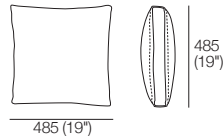

Chelsea
Front | Side