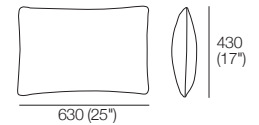

Senor
Front | Side