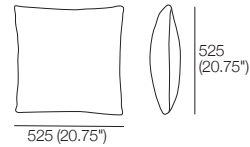

Zazina Rectangle
Front | Side

Panda
Front | Side

Chelsea
Front | Side

Bambino
Front | Side

Pixie
Front | Side

Houston
Front | Side

Universal Bolster (Leather)
Front | Rear | Side

Rear Detail:
Zipper | Leather Perforation

Ø 180 (7")

Universal Bolster (Fabric)
Front | Rear | Side

Rear Detail:
Zipper

Ø 180 (7")

Sadie (Fabric)
Front | Side

Sadie (Leather)
Front | Side