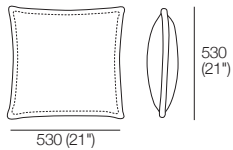

K I N G

Cushions

DT2022113-VG

kingliving.com

Cushions

Grand Panama
Front | Side

Panama Square
Front | Side

Panama Rectangle
Front | Side

Baby Panama
Front | Side

Senor
Front | Side

William Grande P Gap (Piped)
Front | Side

William G (Gusset)
Front | Side

William P (Piped)
Front | Side

Piper
Front | Side

Pepe
Front | Side

Oberon
Front | Side

Ø 180 (7")

Universal Bolster (Fabric)
Front | Rear | Side

Rear Detail:
Zipper

Ø 180 (7")

Sadie (Fabric)
Front | Side

Sadie (Leather)
Front | Side