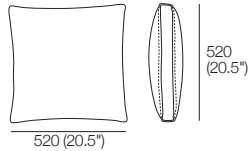

K I N G

Cushions

DT2022113-VG

kingliving.com

Cushions

Grand Panama
Front | Side

Panama Square
Front | Side

Panama Rectangle
Front | Side

Ø 180 (7")

Universal Bolster (Fabric)
Front | Rear | Side

Rear Detail:
Zipper

Ø 180 (7")

Sadie (Fabric)
Front | Side

Sadie (Leather)
Front | Side