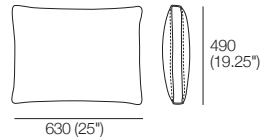

K I N G

Cushions

DT2022113-VG

kingliving.com

Cushions

Grand Panama
Front | Side

Panama Square
Front | Side

Panama Rectangle
Front | Side

Ø 180 (7")

Universal Bolster (Fabric)
Front | Rear | Side

Rear Detail:
Zipper

Ø 180 (7")

Sadie (Fabric)
Front | Side

Sadie (Leather)
Front | Side