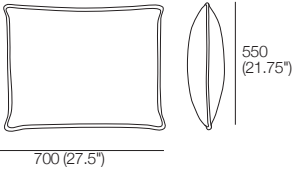

William Grande P Gap (Piped)
Front | Side