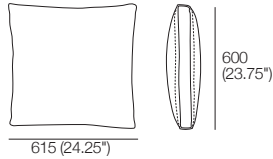

Faye
Front | Side

Tana
Front | Side

Cassia Medium
Front | Rear | Side

Cushions

Havana
Front | Side

Cuba
Front | Side

Zazina Square
Front | Rear | Side

Rear Detail:
Leather Perforation

Ø 180 (7")

Universal Bolster (Fabric)
Front | Rear | Side

Rear Detail:
Zipper

Ø 180 (7")

Sadie (Fabric)
Front | Side

Sadie (Leather)
Front | Side