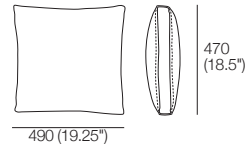

Baby Panama
Front | Side