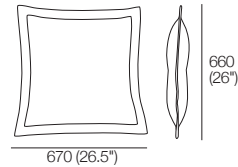

Ø 180 (7")

Universal Bolster (Fabric)
Front | Rear | Side

Rear Detail:
Zipper

Ø 180 (7")

Sadie (Fabric)
Front | Side

Sadie (Leather)
Front | Side