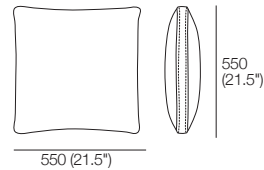

Baby Panama
Front | Side

Senor
Front | Side

William Grande P Gap (Piped)
Front | Side

William G (Gusset)
Front | Side

William P (Piped)
Front | Side

Piper
Front | Side

Pepe
Front | Side

Oberon
Front | Side

Ø 180 (7")

Universal Bolster (Fabric)
Front | Rear | Side

Rear Detail:
Zipper

Ø 180 (7")

Sadie (Fabric)
Front | Side

Sadie (Leather)
Front | Side