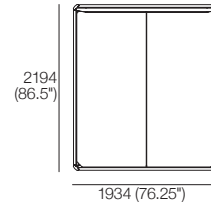

K I N G

Adelaide
Four-poster Bed

kingliving.com

DT2023002-ANZ-ASIA-NA-V1

Adelaide

Four-poster Bed

Adelaide Bed
General Dimensions
 Mattress sold separately

Adelaide Bed
General Dimensions
 Top View

King-US
 Mattress Area:
 1935 (76.25") x 2030 (80")

King-AU – SuperKing-NZ
 Mattress Area:
 1835 (72.25") x 2030 (80")

King-NZ
 Mattress Area:
 1660 (65.5") x 2030 (80")

Queen-AU – Queen-US-CA-NZ
 Mattress Area:
 1525 (60") x 2030 (80")

King-SG
 Mattress Area:
 1835 (72.25") x 1900 (74.75")

Queen-SG
 Mattress Area:
 1525 (60") x 1900 (74.75")

Effective February 2024. King Living uses sustainably sourced timber. Adelaide Bed available in selected King Living timber finishes. Mattress sold separately. SleepPlus Mattresses fit to size on all King Living Beds. Bed and Mattress sizes comparable in country or region as indicated: Australia (AU) | America (US) | Canada (CA) | Asia (SG) | New Zealand (NZ). Mattress Area dimensions provided for compatibility check. King Living has a policy of continuous improvement, changes to products and specifications may be made without prior notice. Images and drawings are representative of design only. Accessories not included.