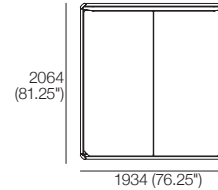

K I N G

Adelaide
Four-poster Bed

kingliving.com

DT2023002-ANZ-ASIA-NA-V1

Adelaide

Four-poster Bed

Adelaide Bed
General Dimensions
 Mattress sold separately

Adelaide Bed
General Dimensions
 Top View

King-US
 Mattress Area:
 1935 (76.25") x 2030 (80")

King-AU – SuperKing-NZ
 Mattress Area:
 1835 (72.25") x 2030 (80")

King-NZ
 Mattress Area:
 1660 (65.5") x 2030 (80")

Queen-AU – Queen-US-CA-NZ
 Mattress Area:
 1525 (60") x 2030 (80")

King-SG
 Mattress Area:
 1835 (72.25") x 1900 (74.75")

Queen-SG
 Mattress Area:
 1525 (60") x 1900 (74.75")

Effective February 2024. King Living uses sustainably sourced timber. Adelaide Bed available in selected King Living timber finishes. Mattress sold separately. SleepPlus Mattresses fit to size on all King Living Beds. Bed and Mattress sizes comparable in country or region as indicated: Australia (AU) | America (US) | Canada (CA) | Asia (SG) | New Zealand (NZ). Mattress Area dimensions provided for compatibility check. King Living has a policy of continuous improvement, changes to products and specifications may be made without prior notice. Images and drawings are representative of design only. Accessories not included.