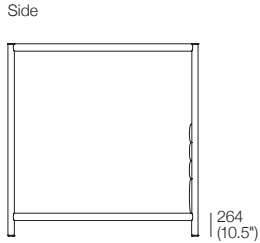

K I N G

Adelaide
Four-poster Bed

kingliving.com

DT2023002-ANZ-ASIA-NA-V1

Adelaide

Four-poster Bed

Adelaide Bed
General Dimensions
 Mattress sold separately

Adelaide Bed
General Dimensions
 Top View

King-US
 Mattress Area:
 1935 (76.25") x 2030 (80")

King-AU – SuperKing-NZ
 Mattress Area:
 1835 (72.25") x 2030 (80")

King-NZ
 Mattress Area:
 1660 (65.5") x 2030 (80")

Queen-AU – Queen-US-CA-NZ
 Mattress Area:
 1525 (60") x 2030 (80")

King-SG
 Mattress Area:
 1835 (72.25") x 1900 (74.75")

Queen-SG
 Mattress Area:
 1525 (60") x 1900 (74.75")

Effective February 2024. King Living uses sustainably sourced timber. Adelaide Bed available in selected King Living timber finishes. Mattress sold separately. SleepPlus Mattresses fit to size on all King Living Beds. Bed and Mattress sizes comparable in country or region as indicated: Australia (AU) | America (US) | Canada (CA) | Asia (SG) | New Zealand (NZ). Mattress Area dimensions provided for compatibility check. King Living has a policy of continuous improvement, changes to products and specifications may be made without prior notice. Images and drawings are representative of design only. Accessories not included.