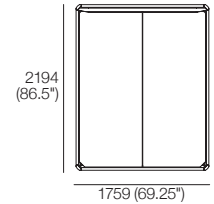

K I N G

Adelaide
Four-poster Bed

kingliving.com

DT2023002-ANZ-ASIA-NA-V1

Adelaide

Four-poster Bed

Adelaide Bed
General Dimensions
 Mattress sold separately

Adelaide Bed
General Dimensions
 Top View

King-US
 Mattress Area:
 1935 (76.25") x 2030 (80")

King-AU – SuperKing-NZ
 Mattress Area:
 1835 (72.25") x 2030 (80")

King-NZ
 Mattress Area:
 1660 (65.5") x 2030 (80")

Queen-AU – Queen-US-CA-NZ
 Mattress Area:
 1525 (60") x 2030 (80")

King-SG
 Mattress Area:
 1835 (72.25") x 1900 (74.75")

Queen-SG
 Mattress Area:
 1525 (60") x 1900 (74.75")

Effective February 2024. King Living uses sustainably sourced timber. Adelaide Bed available in selected King Living timber finishes. Mattress sold separately. SleepPlus Mattresses fit to size on all King Living Beds. Bed and Mattress sizes comparable in country or region as indicated: Australia (AU) | America (US) | Canada (CA) | Asia (SG) | New Zealand (NZ). Mattress Area dimensions provided for compatibility check. King Living has a policy of continuous improvement, changes to products and specifications may be made without prior notice. Images and drawings are representative of design only. Accessories not included.