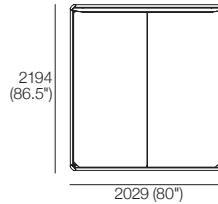

K I N G

Adelaide
Four-poster Bed

kingliving.com

DT2023002-ANZ-ASIA-NA-V1

Adelaide

Four-poster Bed

Adelaide Bed
General Dimensions
 Mattress sold separately

Adelaide Bed
General Dimensions
 Top View

King-US
 Mattress Area:
 1935 (76.25") x 2030 (80")

King-AU – SuperKing-NZ
 Mattress Area:
 1835 (72.25") x 2030 (80")

King-NZ
 Mattress Area:
 1660 (65.5") x 2030 (80")

Queen-AU – Queen-US-CA-NZ
 Mattress Area:
 1525 (60") x 2030 (80")

King-SG
 Mattress Area:
 1835 (72.25") x 1900 (74.75")

Queen-SG
 Mattress Area:
 1525 (60") x 1900 (74.75")

Effective February 2024. King Living uses sustainably sourced timber. Adelaide Bed available in selected King Living timber finishes. Mattress sold separately. SleepPlus Mattresses fit to size on all King Living Beds. Bed and Mattress sizes comparable in country or region as indicated: Australia (AU) | America (US) | Canada (CA) | Asia (SG) | New Zealand (NZ). Mattress Area dimensions provided for compatibility check. King Living has a policy of continuous improvement, changes to products and specifications may be made without prior notice. Images and drawings are representative of design only. Accessories not included.