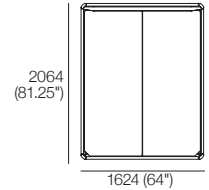

K I N G

Adelaide
Four-poster Bed

kingliving.com

DT2023002-ANZ-ASIA-NA-V1

Adelaide

Four-poster Bed

Adelaide Bed
General Dimensions
 Mattress sold separately

Adelaide Bed
General Dimensions
 Top View

King-US
 Mattress Area:
 1935 (76.25") x 2030 (80")

King-AU – SuperKing-NZ
 Mattress Area:
 1835 (72.25") x 2030 (80")

King-NZ
 Mattress Area:
 1660 (65.5") x 2030 (80")

Queen-AU – Queen-US-CA-NZ
 Mattress Area:
 1525 (60") x 2030 (80")

King-SG
 Mattress Area:
 1835 (72.25") x 1900 (74.75")

Queen-SG
 Mattress Area:
 1525 (60") x 1900 (74.75")

Effective February 2024. King Living uses sustainably sourced timber. Adelaide Bed available in selected King Living timber finishes. Mattress sold separately. SleepPlus Mattresses fit to size on all King Living Beds. Bed and Mattress sizes comparable in country or region as indicated: Australia (AU) | America (US) | Canada (CA) | Asia (SG) | New Zealand (NZ). Mattress Area dimensions provided for compatibility check. King Living has a policy of continuous improvement, changes to products and specifications may be made without prior notice. Images and drawings are representative of design only. Accessories not included.