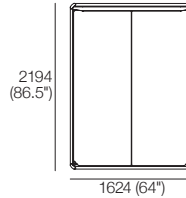

K I N G

Adelaide
Four-poster Bed

kingliving.com

DT2023002-ANZ-ASIA-NA-V1

Adelaide

Four-poster Bed

Adelaide Bed
General Dimensions
 Mattress sold separately

Adelaide Bed
General Dimensions
 Top View

King-US
 Mattress Area:
 1935 (76.25") x 2030 (80")

King-AU – SuperKing-NZ
 Mattress Area:
 1835 (72.25") x 2030 (80")

King-NZ
 Mattress Area:
 1660 (65.5") x 2030 (80")

Queen-AU – Queen-US-CA-NZ
 Mattress Area:
 1525 (60") x 2030 (80")

King-SG
 Mattress Area:
 1835 (72.25") x 1900 (74.75")

Queen-SG
 Mattress Area:
 1525 (60") x 1900 (74.75")

Effective February 2024. King Living uses sustainably sourced timber. Adelaide Bed available in selected King Living timber finishes. Mattress sold separately. SleepPlus Mattresses fit to size on all King Living Beds. Bed and Mattress sizes comparable in country or region as indicated: Australia (AU) | America (US) | Canada (CA) | Asia (SG) | New Zealand (NZ). Mattress Area dimensions provided for compatibility check. King Living has a policy of continuous improvement, changes to products and specifications may be made without prior notice. Images and drawings are representative of design only. Accessories not included.