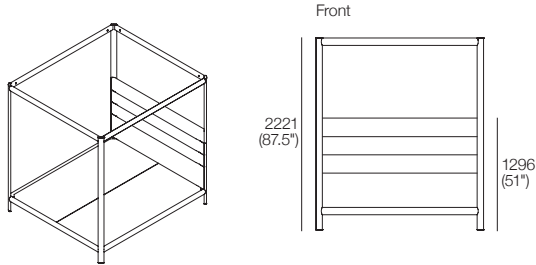

K I N G

Adelaide
Four-poster Bed

kingliving.com

DT2023002-ANZ-ASIA-NA-V1

Adelaide

Four-poster Bed

Adelaide Bed
General Dimensions
 Mattress sold separately

Adelaide Bed
General Dimensions
 Top View

King-US
 Mattress Area:
 1935 (76.25") x 2030 (80")

King-AU – SuperKing-NZ
 Mattress Area:
 1835 (72.25") x 2030 (80")

King-NZ
 Mattress Area:
 1660 (65.5") x 2030 (80")

Queen-AU – Queen-US-CA-NZ
 Mattress Area:
 1525 (60") x 2030 (80")

King-SG
 Mattress Area:
 1835 (72.25") x 1900 (74.75")

Queen-SG
 Mattress Area:
 1525 (60") x 1900 (74.75")

Effective February 2024. King Living uses sustainably sourced timber. Adelaide Bed available in selected King Living timber finishes. Mattress sold separately. SleepPlus Mattresses fit to size on all King Living Beds. Bed and Mattress sizes comparable in country or region as indicated: Australia (AU) | America (US) | Canada (CA) | Asia (SG) | New Zealand (NZ). Mattress Area dimensions provided for compatibility check. King Living has a policy of continuous improvement, changes to products and specifications may be made without prior notice. Images and drawings are representative of design only. Accessories not included.