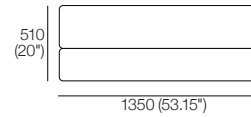

K I N G

DT2023105-V1

kingliving.com

Reef Pool Float

Reef Pool Float

Reef Pool Float

Top View

Front View

Side View