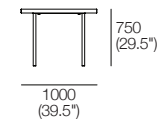

Side View

End View

750 (29.5")

PlateauO Bench 1880

Use with Dining Table 2350

Top View

Side View

End View

392 (15.5")

PlateauO Dining 3120

Use with Bench 1340

Top View

Side View

End View

750 (29.5")

PlateauO Bench 1340

Use with Dining Table 3120

Top View

Side View

End View

392 (15.5")