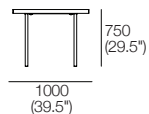

K I N G

DT2023119-V1

kingliving.com

Plateau Outdoor Dining

Plateau Outdoor Dining

PlateauO Dining 2350

Use with Bench 1880

Top View

Side View

End View

750 (29.5")

PlateauO Bench 1880

Use with Dining Table 2350

Top View

Side View

End View

392 (15.5")

PlateauO Dining 3120

Use with Bench 1340

Top View

Side View

End View

750 (29.5")

PlateauO Bench 1340

Use with Dining Table 3120

Top View

Side View

End View

392 (15.5")