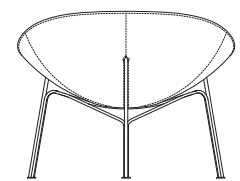

KING

DT2019766-V7

kingliving.com

Luna Indoor

Luna Indoor Chairs

Luna Indoor Chair

Top View

Front View

935 (36.75")

Side View

730
(28.75")

700 (27.5")

Back View

935 (36.75")

Luna Timber Barstool

Top View

Front View

530 (20.75")

Side View

Seat Height
750 (29.5")

863
(34")

474 (18.75")

Luna Timber Counter Stool

Top View

Front View

530 (20.75")

Side View

Seat Height
690 (27.25")

780
(30.75")

449 (17.75")