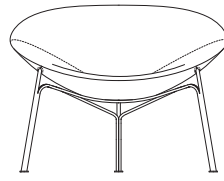

KING

DT2019766-V7

kingliving.com

Luna Indoor

Luna Indoor Chairs

Luna Indoor Chair

Top View

Front View

935 (36.75")

Side View

730
(28.75")

700 (27.5")

Back View

935 (36.75")

Luna Timber Barstool

Top View

Front View

530 (20.75")

Side View

Seat Height
750 (29.5")

863
(34")

474 (18.75")

Luna Timber Counter Stool

Top View

Front View

530 (20.75")

Side View

Seat Height
690 (27.25")

780
(30.75")

449 (17.75")