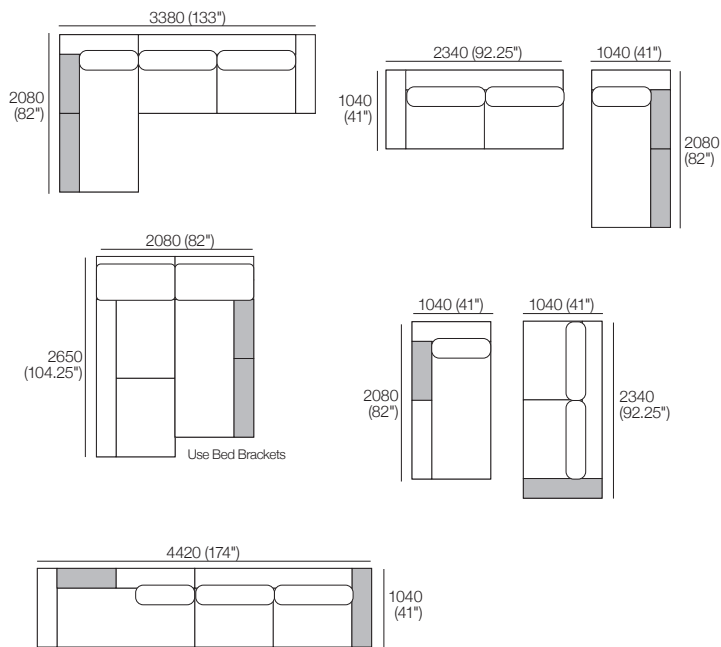

K I N G

DT2018646-V3

kingliving.com

Jasper 9

Jasper 9

Jasper can easily be reconfigured to suit your lifestyle and space.

Jasper 9 (STD Arms)

Components: 1x P234, 1x P208, 2x C104, 1x C182, 2x A104, 1x A208, 2x B104, 1x B78.

*Shelves: STD (included); or Light-Charge (sold separately): 1x T104, 1x T78.

Configurations:

Jasper 9 SMART* (1x A104 SMART Arm replaces 1x A104 STD Arm)

*SMART Arms compatible with SMART Accessories: Brackets | Lights | Tables | Wireless Device Charging.

Components: 1x P234, 1x P208, 2x C104, 1x C182, 1x A104, 1x A104 SMART, 1x A208, 2x B104, 1x B78.

*Shelves: STD (included); or Light-Charge (sold separately): 1x T104, 1x T78.

Configurations:

Jasper 9 SLH S234 (S: storage | LH: left-hand chaise)

*Shelves: STD (included); or Light-Charge (sold separately): 1x T104, 1x T78.

Configurations:

Jasper 9 SRH S234 (S: storage | RH: right-hand chaise)

Jasper can easily be reconfigured to suit your lifestyle and space.