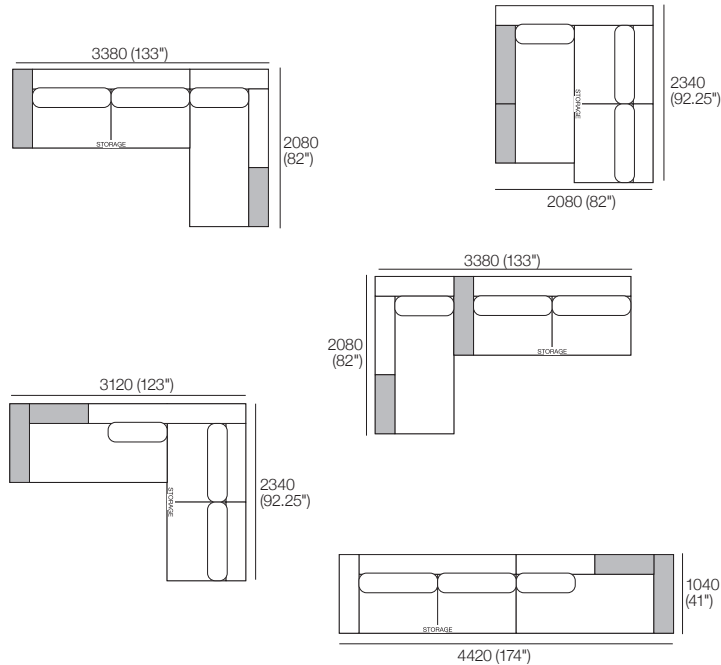

Components: 1x P234, 1x P208, 2x C104, 1x C182, 1x A104, 1x A104 SMART, 1x A208, 2x B104, 1x B78.

*Shelves: STD (included); or Light-Charge (sold separately): 1x T104, 1x T78.

Configurations:

Jasper 9 SLH S234 (S: storage | LH: left-hand chaise)

*Shelves: STD (included); or Light-Charge (sold separately): 1x T104, 1x T78.

Configurations:

Jasper 9 SRH S234 (S: storage | RH: right-hand chaise)

Jasper can easily be reconfigured to suit your lifestyle and space.

Jasper 9 SRH S234 (STD Arms)

Components: 1x SBase 234 C208 LH, 1x P208, 1x C182, 1x A208, 2x A104, 2x B104, 1x B78.

*Shelves: STD (included); or Light-Charge (sold separately): 1x T104, 1x T78.

Configurations: