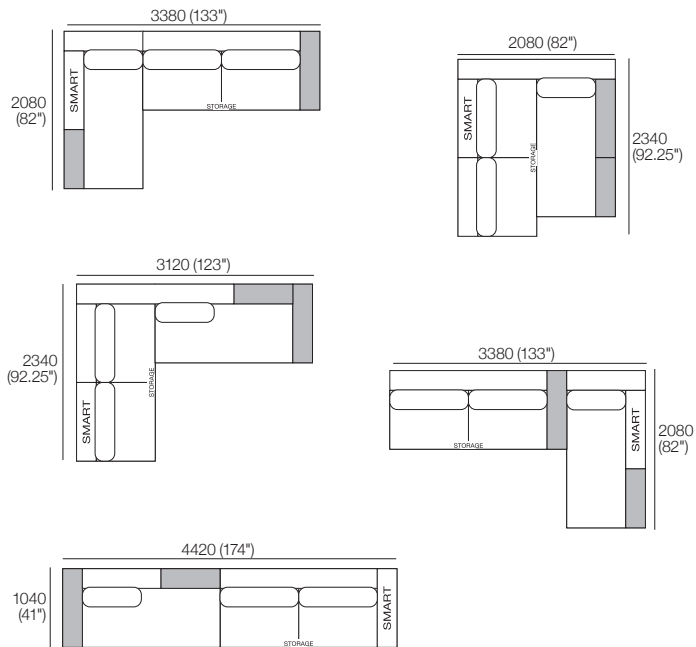

Components: 1x P234, 1x P208, 2x C104, 1x C182, 1x A104, 1x A104 SMART, 1x A208, 2x B104, 1x B78.

*Shelves: STD (included); or Light-Charge (sold separately): 1x T104, 1x T78.

Configurations:

Jasper 9 SLH S234 (S: storage | LH: left-hand chaise)

Jasper can easily be reconfigured to suit your lifestyle and space.

Jasper 9 SLH S234 (STD Arms)

Components: 1x SBase 234 S208 RH, 1x P208, 1x C182, 1x A208, 2x A104, 2x B104, 1x B78.

*Shelves: STD (included); or Light-Charge (sold separately): 1x T104, 1x T78.

Configurations:

Jasper 9 SLH S234 SMART* (1x A104 SMART replaces 1x A104 STD Arm)

*SMART Arms compatible with SMART Accessories: Brackets | Lights | Tables | Wireless Device Charging.

Components: 1x SBase 234 S208 RH, 1x P208, 1x C182, 1x A208, 1x A104, 1x A104 SMART, 2x B104, 1x B78.

*Shelves: STD (included); or Light-Charge (sold separately): 1x T104, 1x T78.

Configurations:

Jasper 9 SRH S234 (S: storage | RH: right-hand chaise)

Jasper can easily be reconfigured to suit your lifestyle and space.