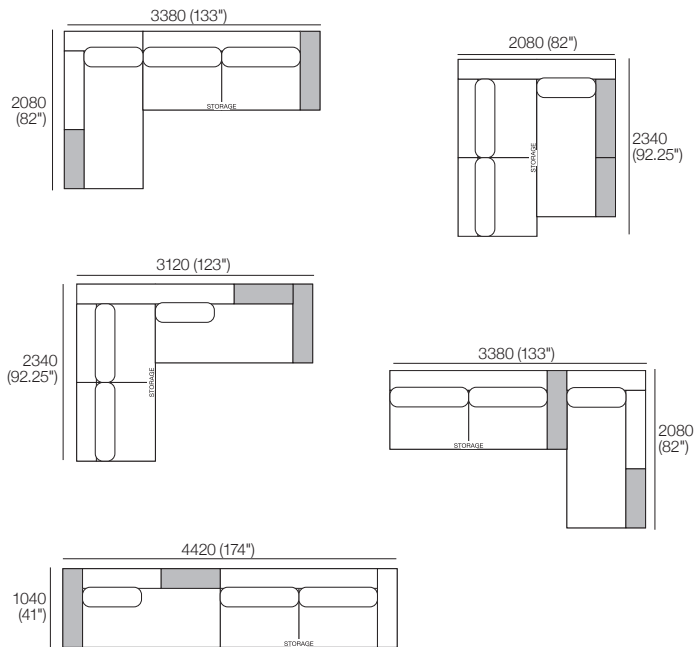

Jasper 9 SLH S234 (S: storage | LH: left-hand chaise)

Jasper can easily be reconfigured to suit your lifestyle and space.

Jasper 9 SLH S234 (STD Arms)

Components: 1x SBase 234 S208 RH, 1x P208, 1x C182, 1x A208, 2x A104, 2x B104, 1x B78.

*Shelves: STD (included); or Light-Charge (sold separately): 1x T104, 1x T78.

Configurations: