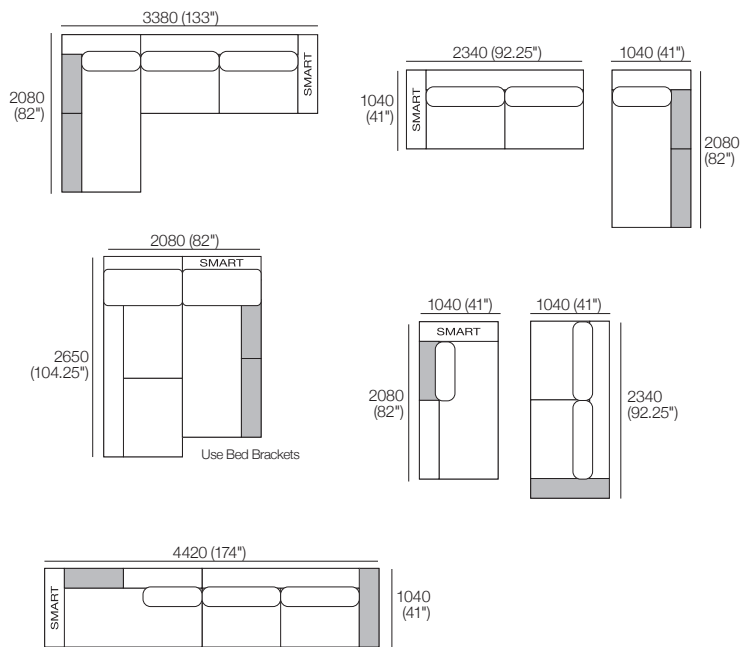

*Shelves: STD (included); or Light-Charge (sold separately): 1x T104, 1x T78.

Configurations:

Jasper 9 SMART* (1x A104 SMART Arm replaces 1x A104 STD Arm)

*SMART Arms compatible with SMART Accessories: Brackets | Lights | Tables | Wireless Device Charging.

Components: 1x P234, 1x P208, 2x C104, 1x C182, 1x A104, 1x A104 SMART, 1x A208, 2x B104, 1x B78.

*Shelves: STD (included); or Light-Charge (sold separately): 1x T104, 1x T78.

Configurations:

Jasper 9 SLH S234 (S: storage | LH: left-hand chaise)

Jasper can easily be reconfigured to suit your lifestyle and space.

Jasper 9 SLH S234 (STD Arms)

Components: 1x SBase 234 S208 RH, 1x P208, 1x C182, 1x A208, 2x A104, 2x B104, 1x B78.

*Shelves: STD (included); or Light-Charge (sold separately): 1x T104, 1x T78.

*Shelves: STD (included); or Light-Charge (sold separately): 1x T104, 1x T78.

Configurations:

Jasper 9 SRH S234 (S: storage | RH: right-hand chaise)

Jasper can easily be reconfigured to suit your lifestyle and space.