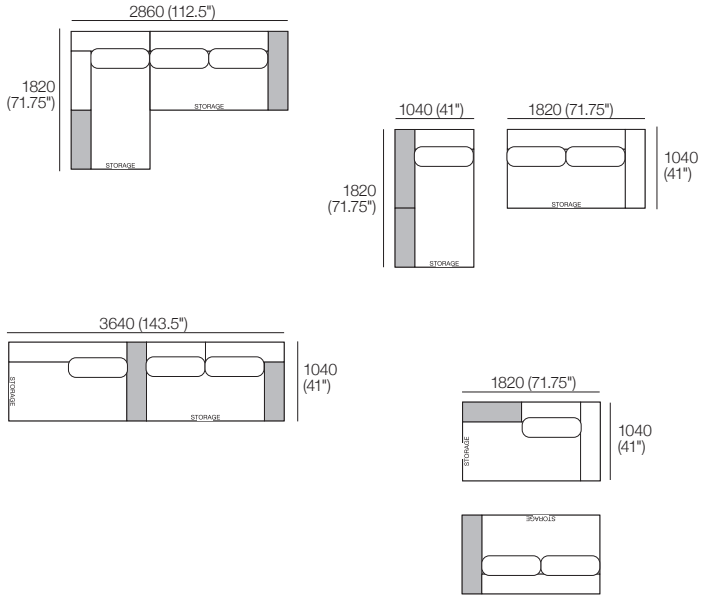

Shelves* (STD or Light-Charge) sold separately:

1x T104, 1x T78

Configurations:

Package: 13 SMART* (1x A104 SMART: replaces 1x A104)

Components: 2x P182, 2x C156, 1x A104 SMART, 1x A156, 1x A78, 3x B78.

Shelves* (STD or Light-Charge) sold separately:

1x T104, 1x T78.

Configurations:

Package 13 SLH

Jasper modules can easily be reconfigured to suit your lifestyle and space.

Package: 13 SLH (STD Arms)

Components: 1x SBase 182 S156 RH, 1x SBase 182 S78 LH, 1x A104,

1x A156, 1x A78, 3x B78.

Shelves* (STD or Light-Charge) sold separately:

1x T104, 1x T78.

Configurations:

Package: 13 SLH SMART* (1x A104 SMART: replaces 1x A104)

Components: 1x SBase 182 S156 RH, 1x SBase 182 S78 LH, 1x A104 SMART,

1x A156, 1x A78, 3x B78.

Shelves* (STD or Light-Charge) sold separately:

1x T104, 1x T78.

Configurations:

Package 13 SRH

Jasper modules can easily be reconfigured to suit your lifestyle and space.

Package: 13 SRH (STD Arms)