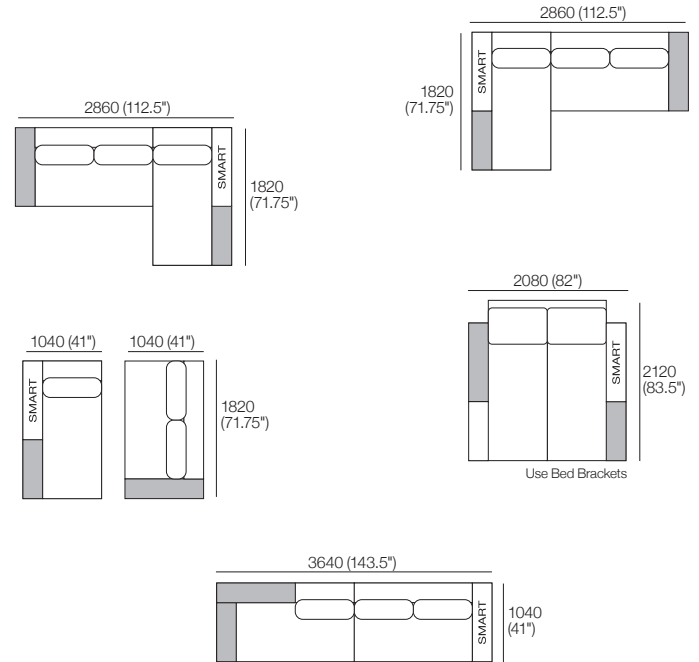

Shelves* (STD or Light-Charge) sold separately:

1x T104, 1x T78

Configurations:

Package: 13 SMART* (1x A104 SMART: replaces 1x A104)

Components: 2x P182, 2x C156, 1x A104 SMART, 1x A156, 1x A78, 3x B78.

Shelves* (STD or Light-Charge) sold separately:

1x T104, 1x T78.

Configurations:

Package 13 SLH

Jasper modules can easily be reconfigured to suit your lifestyle and space.

Package: 13 SLH (STD Arms)

Components: 1x SBase 182 S156 RH, 1x SBase 182 S78 LH, 1x A104,

1x A156, 1x A78, 3x B78.

Shelves* (STD or Light-Charge) sold separately:

1x T104, 1x T78.

Configurations:

Package: 13 SLH SMART* (1x A104 SMART: replaces 1x A104)

Components: 1x SBase 182 S156 RH, 1x SBase 182 S78 LH, 1x A104 SMART,

1x A156, 1x A78, 3x B78.

Shelves* (STD or Light-Charge) sold separately:

1x T104, 1x T78.

Configurations:

Package 13 SRH

Jasper modules can easily be reconfigured to suit your lifestyle and space.

Package: 13 SRH (STD Arms)