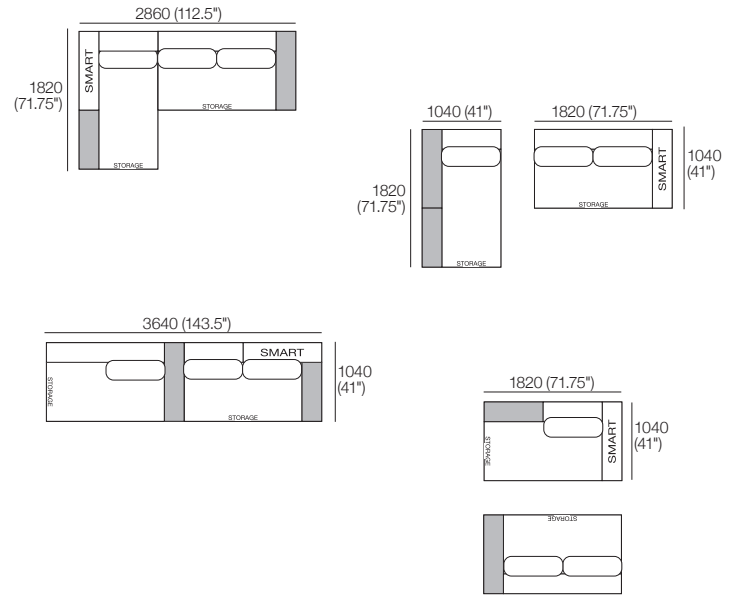

1x T104, 1x T78.

Configurations:

Package 13 SLH

Jasper modules can easily be reconfigured to suit your lifestyle and space.

Package: 13 SLH (STD Arms)

Components: 1x SBase 182 S156 RH, 1x SBase 182 S78 LH, 1x A104,

1x A156, 1x A78, 3x B78.

Shelves* (STD or Light-Charge) sold separately:

1x T104, 1x T78.

Configurations:

Package: 13 SLH SMART* (1x A104 SMART: replaces 1x A104)

Components: 1x SBase 182 S156 RH, 1x SBase 182 S78 LH, 1x A104 SMART,

1x A156, 1x A78, 3x B78.

Shelves* (STD or Light-Charge) sold separately:

1x T104, 1x T78.

Configurations:

Package 13 SRH

Jasper modules can easily be reconfigured to suit your lifestyle and space.

Package: 13 SRH (STD Arms)

Components: 1x SBase 182 S156 LH, 1x SBase 182 S78 RH,

1x A104, 1x A156, 1x A78, 3x B78.

Shelves* (STD or Light-Charge) sold separately:

1x T104, 1x T78.

Configurations:

Package: 13 SRH SMART* (1x A104 SMART: replaces 1x A104)