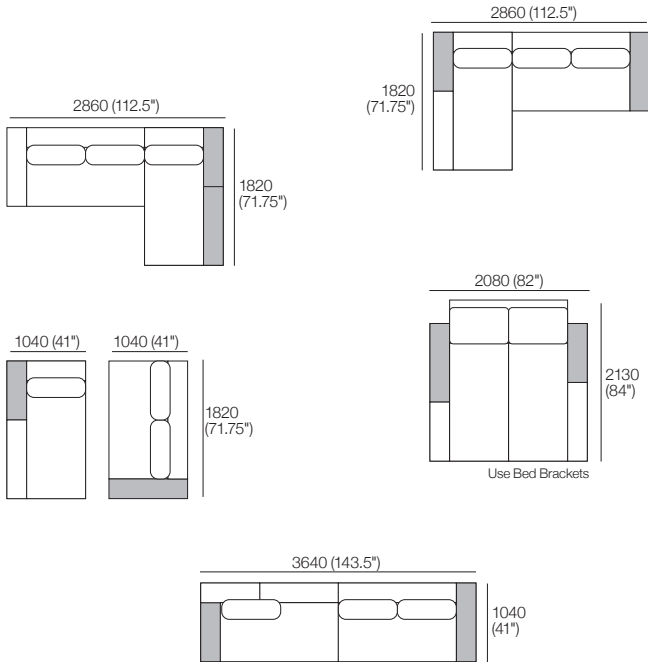

K I N G

DT2018643-SS-V3

kingliving.com

Jasper
Package 13

Package 13

Jasper modules can easily be reconfigured to suit your lifestyle and space.

Package: 13 (STD Arms)

Components: 2x P182, 2x C156, 1x A104, 1x A156, 1x A78, 3x B78.

Shelves* (STD or Light-Charge) sold separately:

1x T104, 1x T78

Configurations:

Package: 13 SMART* (1x A104 SMART: replaces 1x A104)

Components: 2x P182, 2x C156, 1x A104 SMART, 1x A156, 1x A78, 3x B78.

Shelves* (STD or Light-Charge) sold separately:

Components: 1x SBase 182 S156 LH, 1x SBase 182 S78 RH,

1x A104, 1x A156, 1x A78, 3x B78.

Shelves* (STD or Light-Charge) sold separately:

1x T104, 1x T78.

Configurations:

Package: 13 SRH SMART* (1x A104 SMART: replaces 1x A104)

Components: 1x SBase 182 S156 LH, 1x SBase 182 S78 RH,

1x A104 SMART, 1x A156, 1x A78, 3x B78.

Shelves* (STD or Light-Charge) sold separately:

1x T104, 1x T78.

Configurations: