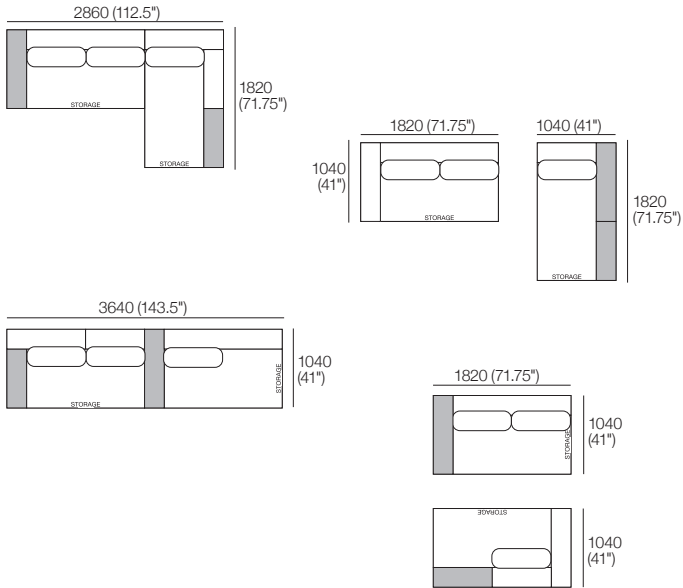

1x A156, 1x A78, 3x B78.

Shelves* (STD or Light-Charge) sold separately:

1x T104, 1x T78.

Configurations:

Package: 13 SLH SMART* (1x A104 SMART: replaces 1x A104)

Components: 1x SBase 182 S156 RH, 1x SBase 182 S78 LH, 1x A104 SMART,

1x A156, 1x A78, 3x B78.

Shelves* (STD or Light-Charge) sold separately:

1x T104, 1x T78.

Configurations:

Package 13 SRH

Jasper modules can easily be reconfigured to suit your lifestyle and space.

Package: 13 SRH (STD Arms)

Components: 1x SBase 182 S156 LH, 1x SBase 182 S78 RH,

1x A104, 1x A156, 1x A78, 3x B78.

Shelves* (STD or Light-Charge) sold separately:

1x T104, 1x T78.

Configurations:

Package: 13 SRH SMART* (1x A104 SMART: replaces 1x A104)

Components: 1x SBase 182 S156 LH, 1x SBase 182 S78 RH,

1x A104 SMART, 1x A156, 1x A78, 3x B78.

Shelves* (STD or Light-Charge) sold separately:

1x T104, 1x T78.

Configurations: