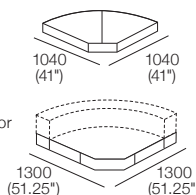

Jasper

Components

Platforms

D1040 (41") H240 (9.5")

P78

780 (30.75")

P104

1040 (41")

P130

1300 (51.25")

P156

1560 (61.25")

P182

1820 (71.75")

P208

2080 (82")

P234

2340 (92.25")

P260

2600 (102.25")

Seat Cushions

D780 (30.75") H200 (7.75")

C78

780 (30.75")

C91

910 (35.75")

C104

1040 (41")

C156

1560 (61.5")

C182

1820 (71.75")

C208

2080 (82")

Platforms (Deep)

D1300 (51.25") H240 (9.5")

P104D

1040 (41")

P130D

1300 (51.25")

P182D

1820 (71.75")

P208D

2080 (82")

P234D

2340 (92.25")

Seat Cushions (Deep)

D1040 (41") H200 (7.75")

C104D

1040 (41")

C156D

1560 (61.5")

C182D

1820 (71.75")

C208D

2080 (82")

Storage Bases

D1040 (41") H240 (9.5")

S Base 182 S156 RH

1820 (71.75")

S Base 182 S156 LH

1820 (71.75")

S Base 234 S208 RH

2340 (92.25")

S Base 234 S208 LH

2340 (92.25")

S Base 182 S78 RH

1820 (71.75")

S Base 182 S78 LH

1820 (71.75")

Storage Bases (Deep)

D1300 (51.25") H240 (9.5")

S Base 208D S104 RH

2080 (82")

S Base 208D S104 LH

2080 (82")

Corner

P130 Corner

1300 (51.25")

Seat Cushion

C104 78 CORNER

1040 (41")

Curved Corner

Seat Cushion:

C-CNR R104

Platform:

P-CNR R130
use with CNR R130 or
T-CNR-R130

1300 (51.25")

Curve Cnr Top View
with **CNR R130**
(Upholstered)

1300 (51.25")

Curve Cnr Top View
with **T-CNR-R130**
(Timber Veneer Shelf)

1300 (51.25")

Storage Base: S Ottoman 104-D78

D780 (30.75") H240 (9.5")

1040 (41")