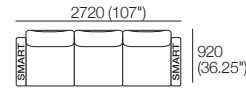

K I N G

DT202211-ANZ-ASIA-NA-UK-V2

kingliving.com

Delta Packages
7 SEP | 8 SEP

Delta Packages

7 SEP | 8 SEP

Package: 7 SEP AE

Components: 1x 3STR Base SEP, 1x 2STR Base SEP,
5x Back, 4x Box Arm.
Configurations:

Package: 8 SEP AE

Components: 1x 3STR Base SEP, 1x Square,
4x Back, 4x Box Arm.
Configurations:

Package: 7 SEP SMART AE

Components: 1x 3STR Base SEP, 1x 2STR Base SEP,
5x Back, 4x Box Arm SMART.
Configurations:

Package: 8 SEP SMART AE

Components: 1x 3STR Base SEP, 1x Square,
4x Back, 4x Box Arm SMART.
Configurations:

Delta Packages

7S Storage SEP | 8S Storage SEP

Package: 7S Storage SEP AE

Components: 1x 3STR Base SEP Storage,
1x 2STR Base SEP 1600 Storage, 5x Back, 4x Box Arm.
Configurations: