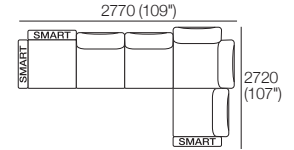

K I N G

DT202211-ANZ-ASIA-NA-UK-V2

kingliving.com

Delta Packages
7 SEP | 8 SEP

Delta Packages

7 SEP | 8 SEP

Package: 7 SEP AE

Components: 1x 3STR Base SEP, 1x 2STR Base SEP,
5x Back, 4x Box Arm.
Configurations:

Package: 8 SEP AE

Components: 1x 3STR Base SEP, 1x Square,
4x Back, 4x Box Arm.
Configurations:

Package: 7 SEP SMART AE

Components: 1x 3STR Base SEP, 1x 2STR Base SEP,
5x Back, 4x Box Arm SMART.
Configurations:

Package: 8 SEP SMART AE

Components: 1x 3STR Base SEP, 1x Square,
4x Back, 4x Box Arm SMART.
Configurations:

Delta Packages

7S Storage SEP | 8S Storage SEP

Package: 7S Storage SEP AE

Components: 1x 3STR Base SEP Storage,
1x 2STR Base SEP 1600 Storage, 5x Back, 4x Box Arm.
Configurations: