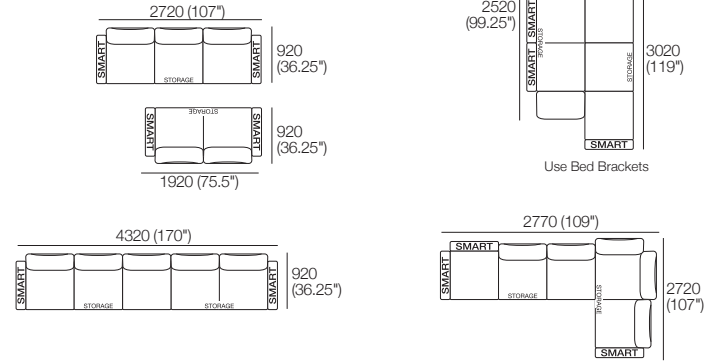

Package: 7S Storage SEP SMART AE

Components: 1x 3STR Base SEP Storage,
1x 2STR Base SEP 1600 Storage, 5x Back, 4x Box Arm SMART.
Configurations: