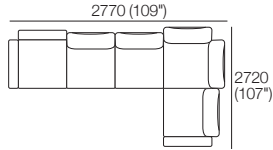

K I N G

DT202211-ANZ-ASIA-NA-UK-V2

kingliving.com

Delta Packages
7 SEP | 8 SEP

Delta Packages

7 SEP | 8 SEP

Package: 7 SEP AE

Components: 1x 3STR Base SEP, 1x 2STR Base SEP,
5x Back, 4x Box Arm.
Configurations:

Package: 8 SEP AE

Components: 1x 3STR Base SEP, 1x Square,
4x Back, 4x Box Arm.
Configurations:

Package: 7 SEP SMART AE

Components: 1x 3STR Base SEP, 1x 2STR Base SEP,
5x Back, 4x Box Arm SMART.
Configurations: