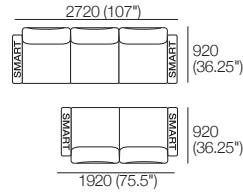

K I N G

DT202211-ANZ-ASIA-NA-UK-V2

kingliving.com

Delta Packages
7 SEP | 8 SEP

Delta Packages

7 SEP | 8 SEP

Package: 7 SEP AE

Components: 1x 3STR Base SEP, 1x 2STR Base SEP,
5x Back, 4x Box Arm.
Configurations:

Package: 8 SEP AE

Components: 1x 3STR Base SEP, 1x Square,
4x Back, 4x Box Arm.
Configurations:

Package: 7 SEP SMART AE

Components: 1x 3STR Base SEP, 1x 2STR Base SEP,
5x Back, 4x Box Arm SMART.
Configurations: