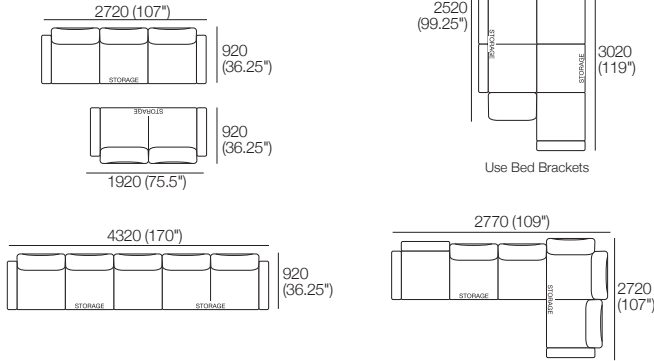

Package: 8 SEP SMART AE

Components: 1x 3STR Base SEP, 1x Square,
4x Back, 4x Box Arm SMART.
Configurations:

Delta Packages

7S Storage SEP | 8S Storage SEP

Package: 7S Storage SEP AE

Components: 1x 3STR Base SEP Storage,
1x 2STR Base SEP 1600 Storage, 5x Back, 4x Box Arm.
Configurations:

Package: 7S Storage SEP SMART AE

Components: 1x 3STR Base SEP Storage,
1x 2STR Base SEP 1600 Storage, 5x Back, 4x Box Arm SMART.
Configurations:

Package: 8S Storage SEP AE

Components: 1x 3STR Base SEP Storage,
1x Square S, 4x Back, 4x Box Arm.
Configurations: