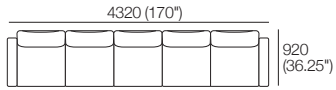

K I N G

DT202211-ANZ-ASIA-NA-UK-V2

kingliving.com

Delta Packages
7 SEP | 8 SEP

Delta Packages

7 SEP | 8 SEP

Package: 7 SEP AE

Components: 1x 3STR Base SEP, 1x 2STR Base SEP,
5x Back, 4x Box Arm.
Configurations:

Package: 8 SEP AE

Components: 1x 3STR Base SEP, 1x Square,
4x Back, 4x Box Arm.
Configurations:

Package: 7 SEP SMART AE

Components: 1x 3STR Base SEP, 1x 2STR Base SEP,
5x Back, 4x Box Arm SMART.
Configurations: