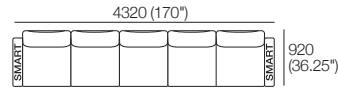

K I N G

DT202211-ANZ-ASIA-NA-UK-V2

kingliving.com

Delta Packages
7 SEP | 8 SEP

Delta Packages

7 SEP | 8 SEP

Package: 7 SEP AE

Components: 1x 3STR Base SEP, 1x 2STR Base SEP,
5x Back, 4x Box Arm.
Configurations:

Package: 8 SEP AE

Components: 1x 3STR Base SEP, 1x Square,
4x Back, 4x Box Arm.
Configurations:

Package: 7 SEP SMART AE

Components: 1x 3STR Base SEP, 1x 2STR Base SEP,
5x Back, 4x Box Arm SMART.
Configurations:

Package: 8 SEP SMART AE

Components: 1x 3STR Base SEP, 1x Square,
4x Back, 4x Box Arm SMART.
Configurations:

Delta Packages

7S Storage SEP | 8S Storage SEP

Package: 7S Storage SEP AE

Components: 1x 3STR Base SEP Storage,
1x 2STR Base SEP 1600 Storage, 5x Back, 4x Box Arm.
Configurations: