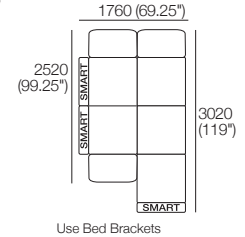

K I N G

DT202211-ANZ-ASIA-NA-UK-V2

kingliving.com

Delta Packages
7 SEP | 8 SEP

Delta Packages

7 SEP | 8 SEP

Package: 7 SEP AE

Components: 1x 3STR Base SEP, 1x 2STR Base SEP,
5x Back, 4x Box Arm.
Configurations:

Package: 8 SEP AE

Components: 1x 3STR Base SEP, 1x Square,
4x Back, 4x Box Arm.
Configurations:

Package: 7 SEP SMART AE

Components: 1x 3STR Base SEP, 1x 2STR Base SEP,
5x Back, 4x Box Arm SMART.
Configurations:

Package: 8 SEP SMART AE

Components: 1x 3STR Base SEP, 1x Square,
4x Back, 4x Box Arm SMART.
Configurations:

Delta Packages

7S Storage SEP | 8S Storage SEP

Package: 7S Storage SEP AE

Components: 1x 3STR Base SEP Storage,
1x 2STR Base SEP 1600 Storage, 5x Back, 4x Box Arm.
Configurations: