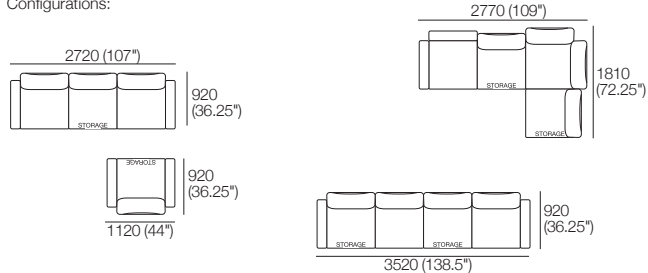

Package: 8 SEP SMART AE

Components: 1x 3STR Base SEP, 1x Square,
4x Back, 4x Box Arm SMART.
Configurations:

Delta Packages

7S Storage SEP | 8S Storage SEP

Package: 7S Storage SEP AE

Components: 1x 3STR Base SEP Storage,
1x 2STR Base SEP 1600 Storage, 5x Back, 4x Box Arm.
Configurations:

Package: 7S Storage SEP SMART AE

Components: 1x 3STR Base SEP Storage,
1x 2STR Base SEP 1600 Storage, 5x Back, 4x Box Arm SMART.
Configurations:

Package: 8S Storage SEP AE

Components: 1x 3STR Base SEP Storage,
1x Square S, 4x Back, 4x Box Arm.
Configurations: