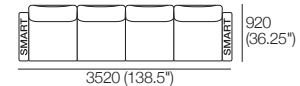

K I N G

DT202211-ANZ-ASIA-NA-UK-V2

kingliving.com

Delta Packages
7 SEP | 8 SEP

Delta Packages

7 SEP | 8 SEP

Package: 7 SEP AE

Components: 1x 3STR Base SEP, 1x 2STR Base SEP,
5x Back, 4x Box Arm.
Configurations:

Package: 8 SEP AE

Components: 1x 3STR Base SEP, 1x Square,
4x Back, 4x Box Arm.
Configurations:

Package: 7 SEP SMART AE

Components: 1x 3STR Base SEP, 1x 2STR Base SEP,
5x Back, 4x Box Arm SMART.
Configurations:

Package: 8 SEP SMART AE

Components: 1x 3STR Base SEP, 1x Square,
4x Back, 4x Box Arm SMART.
Configurations:

Delta Packages

7S Storage SEP | 8S Storage SEP

Package: 7S Storage SEP AE

Components: 1x 3STR Base SEP Storage,
1x 2STR Base SEP 1600 Storage, 5x Back, 4x Box Arm.
Configurations: