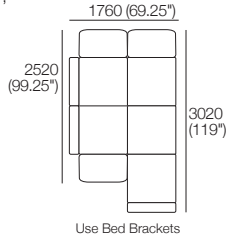

K I N G

DT202211-ANZ-ASIA-NA-UK-V2

kingliving.com

Delta Packages
7 SEP | 8 SEP

Delta Packages

7 SEP | 8 SEP

Package: 7 SEP AE

Components: 1x 3STR Base SEP, 1x 2STR Base SEP,
5x Back, 4x Box Arm.
Configurations:

Package: 8 SEP AE

Components: 1x 3STR Base SEP, 1x Square,
4x Back, 4x Box Arm.
Configurations:

Package: 7 SEP SMART AE

Components: 1x 3STR Base SEP, 1x 2STR Base SEP,
5x Back, 4x Box Arm SMART.
Configurations:

Package: 8 SEP SMART AE

Components: 1x 3STR Base SEP, 1x Square,
4x Back, 4x Box Arm SMART.
Configurations:

Delta Packages

7S Storage SEP | 8S Storage SEP

Package: 7S Storage SEP AE

Components: 1x 3STR Base SEP Storage,
1x 2STR Base SEP 1600 Storage, 5x Back, 4x Box Arm.
Configurations: