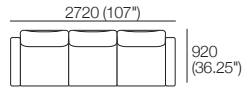

K I N G

DT202211-ANZ-ASIA-NA-UK-V2

kingliving.com

Delta Packages
7 SEP | 8 SEP

Delta Packages

7 SEP | 8 SEP

Package: 7 SEP AE

Components: 1x 3STR Base SEP, 1x 2STR Base SEP,
5x Back, 4x Box Arm.
Configurations:

Package: 8 SEP AE

Components: 1x 3STR Base SEP, 1x Square,
4x Back, 4x Box Arm.
Configurations:

Package: 7 SEP SMART AE

Components: 1x 3STR Base SEP, 1x 2STR Base SEP,
5x Back, 4x Box Arm SMART.
Configurations: