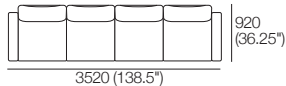

K I N G

DT202211-ANZ-ASIA-NA-UK-V2

kingliving.com

Delta Packages
7 SEP | 8 SEP

Delta Packages

7 SEP | 8 SEP

Package: 7 SEP AE

Components: 1x 3STR Base SEP, 1x 2STR Base SEP,
5x Back, 4x Box Arm.
Configurations:

Package: 8 SEP AE

Components: 1x 3STR Base SEP, 1x Square,
4x Back, 4x Box Arm.
Configurations:

Package: 7 SEP SMART AE

Components: 1x 3STR Base SEP, 1x 2STR Base SEP,
5x Back, 4x Box Arm SMART.
Configurations: