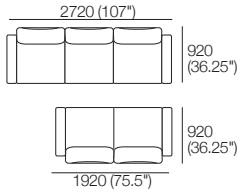

K I N G

DT202211-ANZ-ASIA-NA-UK-V2

kingliving.com

Delta Packages
7 SEP | 8 SEP

Delta Packages

7 SEP | 8 SEP

Package: 7 SEP AE

Components: 1x 3STR Base SEP, 1x 2STR Base SEP,
5x Back, 4x Box Arm.
Configurations:

Package: 8 SEP AE

Components: 1x 3STR Base SEP, 1x Square,
4x Back, 4x Box Arm.
Configurations:

Package: 7 SEP SMART AE

Components: 1x 3STR Base SEP, 1x 2STR Base SEP,
5x Back, 4x Box Arm SMART.
Configurations: