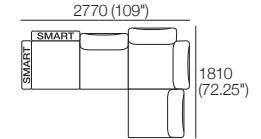

Package: 8 SEP AE

Components: 1x 3STR Base SEP, 1x Square,
4x Back, 4x Box Arm.
Configurations:

Package: 7 SEP SMART AE

Components: 1x 3STR Base SEP, 1x 2STR Base SEP,
5x Back, 4x Box Arm SMART.
Configurations:

Package: 8 SEP SMART AE

Components: 1x 3STR Base SEP, 1x Square,
4x Back, 4x Box Arm SMART.
Configurations:

Delta Packages

7S Storage SEP | 8S Storage SEP

Package: 7S Storage SEP AE

Components: 1x 3STR Base SEP Storage,
1x 2STR Base SEP 1600 Storage, 5x Back, 4x Box Arm.
Configurations: