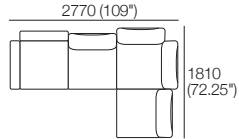

K I N G

DT202211-ANZ-ASIA-NA-UK-V2

kingliving.com

Delta Packages
7 SEP | 8 SEP

Delta Packages

7 SEP | 8 SEP

Package: 7 SEP AE

Components: 1x 3STR Base SEP, 1x 2STR Base SEP,
5x Back, 4x Box Arm.
Configurations:

Package: 8 SEP AE

Components: 1x 3STR Base SEP, 1x Square,
4x Back, 4x Box Arm.
Configurations:

Package: 7 SEP SMART AE

Components: 1x 3STR Base SEP, 1x 2STR Base SEP,
5x Back, 4x Box Arm SMART.
Configurations: