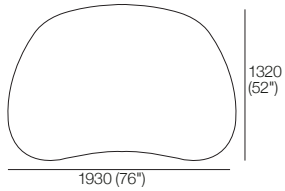

K I N G

DT2/2023035-V2

kingliving.com

Aura Outdoor

Aura Outdoor

AuraO 1900D Base

Top View

AuraO Shade Canopy 1900

Optional (shown with AuraO 1900D Base)

Omni-positional Backrest

Backrest / Arm may be positioned anywhere on AuraO

Side View (open)

AuraO Package A

Components: 1x AuraO 1900D Base, 2x AuraO Backrest

Top View

Front View

Side View