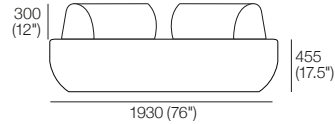

Optional (shown with AuraO 1900D Base)

Omni-positional Backrest

Backrest / Arm may be positioned anywhere on AuraO

Side View (open)

AuraO Package A

Components: 1x AuraO 1900D Base, 2x AuraO Backrest

Top View

Front View

Side View