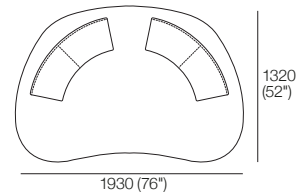

Optional (shown with AuraO 1900D Base)

Omni-positional Backrest

Backrest / Arm may be positioned anywhere on AuraO

Side View (open)

AuraO Package A

Components: 1x AuraO 1900D Base, 2x AuraO Backrest

Top View

Front View

Side View