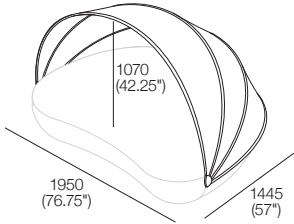

K I N G

DT2/2023035-V2

kingliving.com

Aura Outdoor

Aura Outdoor

AuraO 1900D Base

Top View

AuraO Shade Canopy 1900

Optional (shown with AuraO 1900D Base)

Omni-positional Backrest

Backrest / Arm may be positioned anywhere on AuraO

Side View (open)

AuraO Package A

Components: 1x AuraO 1900D Base, 2x AuraO Backrest

Top View

Front View

Side View