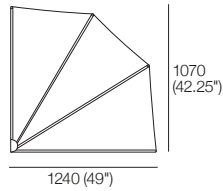

Optional (shown with AuraO 1900D Base)

Omni-positional Backrest

Backrest / Arm may be positioned anywhere on AuraO

Side View (open)

AuraO Package A

Components: 1x AuraO 1900D Base, 2x AuraO Backrest

Top View

Front View

Side View