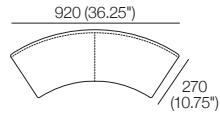

Optional (shown with AuraO 1900D Base)

Omni-positional Backrest

Backrest / Arm may be positioned anywhere on AuraO

Side View (open)

AuraO Package A

Components: 1x AuraO 1900D Base, 2x AuraO Backrest

Top View

Front View

Side View