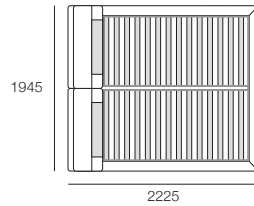

Top View (No Mattress)

Top View (No Mattress)