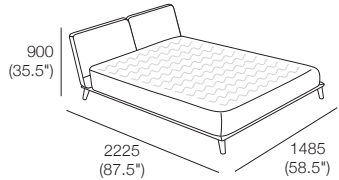

Queen Bed Fabric

Top View

Bed Head Detail

Back View

Double Bed Fabric

Top View

Bed Head Detail

Back View

Neo Bed

US King Bed Leather

Top View

Bed Head Detail

Back View

Queen Bed Leather

Top View

Bed Head Detail

Back View

Double Bed Leather

Top View

Bed Head Detail

Back View

Effective April 2019, Tricot is used in some upholstery options. Mix option not available for Fabric. Mattress not included – price extra. As King Living has a policy of continuous improvement, changes to products and specifications may be made without prior notice. Images and drawings are representative of design only. Accessories not included.

Neo Bed

US King Bed Mix

Top View

Bed Head Detail

Back View

Queen Bed Mix

Top View

Bed Head Detail