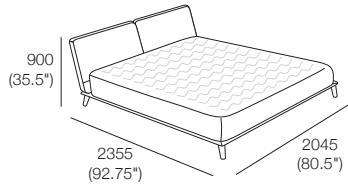

Queen Bed Fabric

Top View

Bed Head Detail

Back View

Double Bed Fabric

Top View

Bed Head Detail

Back View

Neo Bed

US King Bed Leather

Top View

Bed Head Detail

Back View

Queen Bed Leather

Top View

Bed Head Detail

Back View

Double Bed Leather

Top View

Bed Head Detail

Back View

Effective April 2019, Tricot is used in some upholstery options. Mix option not available for Fabric. Mattress not included – price extra. As King Living has a policy of continuous improvement, changes to products and specifications may be made without prior notice. Images and drawings are representative of design only. Accessories not included.

Neo Bed

US King Bed Mix

Top View

Bed Head Detail

Back View

Queen Bed Mix

Top View

Bed Head Detail