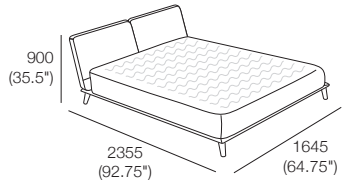

Queen Bed Fabric

Top View

Bed Head Detail

Back View

Double Bed Fabric

Top View

Bed Head Detail

Back View

Neo Bed

US King Bed Leather

Top View

Bed Head Detail

Back View

Queen Bed Leather

Top View

Bed Head Detail

Back View

Double Bed Leather

Top View

Bed Head Detail

Back View

Effective April 2019, Tricot is used in some upholstery options. Mix option not available for Fabric. Mattress not included – price extra. As King Living has a policy of continuous improvement, changes to products and specifications may be made without prior notice. Images and drawings are representative of design only. Accessories not included.

Neo Bed

US King Bed Mix

Top View

Bed Head Detail

Back View

Queen Bed Mix

Top View

Bed Head Detail